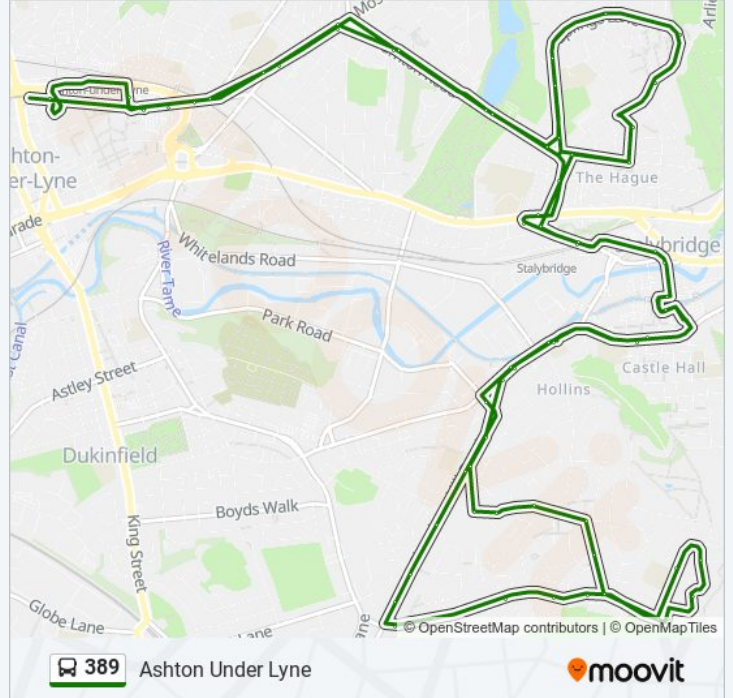

### Direction: Broadbent Fold

74 stops

[VIEW LINE SCHEDULE](#)

Ashton-Under-Lyne Interchange

Wimpole Street (Stop Cc)

Cricket's Lane

Neal Avenue

Princess Street

Forester Drive

### 389 bus Info

**Direction:** Broadbent Fold

**Stops:** 74

**Trip Duration:** 70 min

**Line Summary:**

Quarry Street  
Peel Street  
Set Street  
Mostyn Street  
Liston Street  
Fir Tree Close  
Gorse Hall Road  
Fir Tree Crescent  
Rowan Crescent  
Guildford Road  
Salisbury Drive  
Tennyson Avenue  
Wordsworth Close  
Shelley Rise  
Arnold Close  
Yew Tree Lane  
Lyne Edge Road  
Lyne Edge Crescent  
Water Grove Road  
Rayner Stephens High School  
Moravian Church  
Yew Tree Lane  
Heron Avenue  
Lodge Lane  
Liston Street  
High Street  
Peel Street  
Quarry Street  
Forrester Drive  
Armentieres Square (Stop B)  
Market Street  
Stalybridge Station (Stop E)  
Stamford Drive

West Street

Harrison Street

Darnton Road

Springs Lane

Park Close

School Crescent

Arlies Lane

Ennerdale Terrace