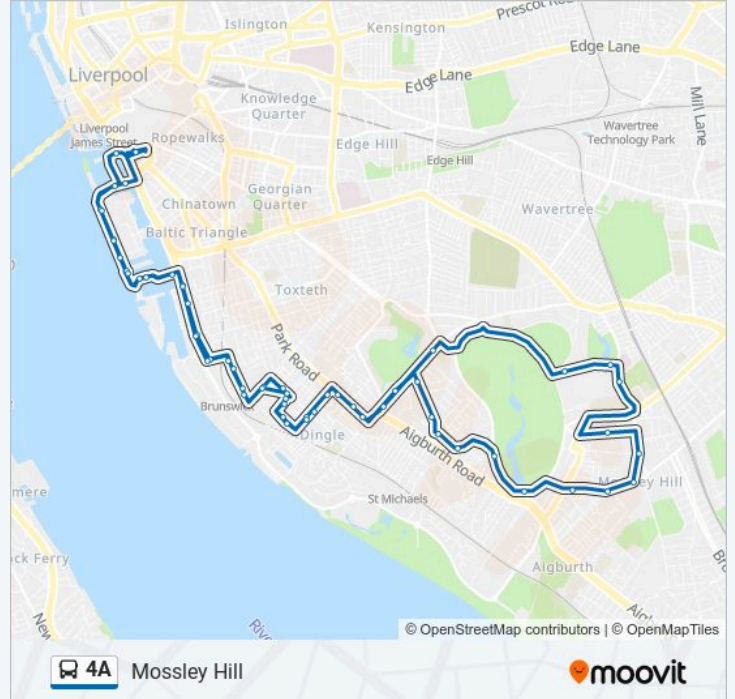

### Direction: Mossley Hill

58 stops

[VIEW LINE SCHEDULE](#)

Liverpool One  
Strand Street  
Salthouse Quay  
Liverpool Echo Arena  
Exhibition Centre Liverpool  
Mariners Wharf  
Queens Dock  
The Anchorage  
Pleasant Hill Street  
Hill Street  
Navigation Wharf  
Caryl Street  
Park Street  
Cooperage Close  
Lindfield Close  
Wellington Road  
Bessemer Street  
Malwood Street  
Mill Street  
Peel Street  
Windermere Terrace

### 4A bus Info

**Direction:** Mossley Hill

**Stops:** 58

**Trip Duration:** 52 min

**Line Summary:**

Merebank Court

Grenbank Road

Penny Lane

Beloe Street

Beloe Street

Cockburn Street

Bessemer Street

Beresford Road

Lindfield Close

Horsfall Street

Park Street

Sefton Street

Navigation Wharf

Pleasant Hill Street

Queens Dock

Mariners Wharf

Halftide Wharf

Exhibition Centre Liverpool

Liverpool Echo Arena