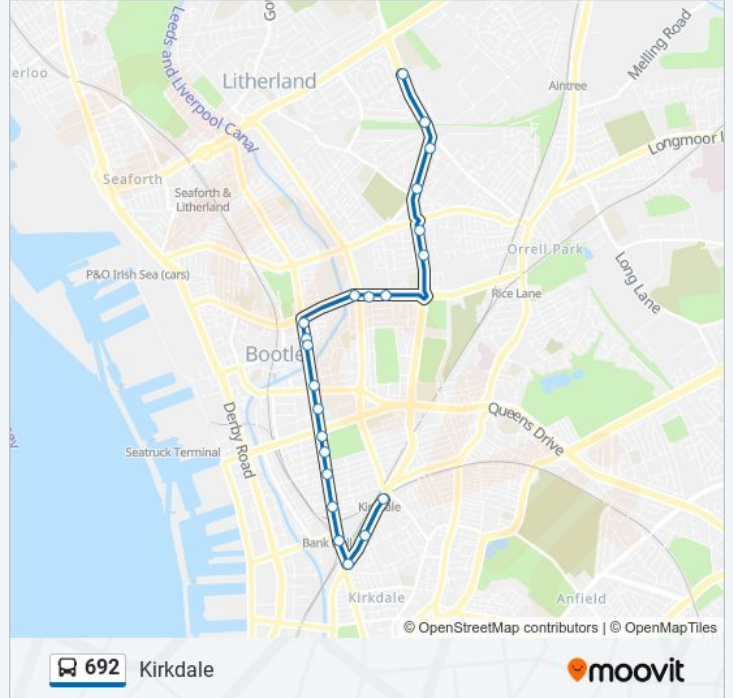

Direction: Kirkdale

22 stops

[VIEW LINE SCHEDULE](#)

- Captains Lane
- Bridle Road
- Orrell Lane
- Pennington Avenue
- Marsh Avenue
- Keir Hardie Avenue
- Fernhill Road
- Worcester Road
- Hawthorne Road
- Marsh Lane
- Stanley Road
- Bootle Strand Shopping Centre (Stop C)
- Park Street
- Trinity Road
- Balliol Road
- South Park
- Beatrice Street
- Celia Street
- Bank Hall Station (Stop B)
- Stanley Road
- Alfonso Road
- Kirkdale Station (Stop D)

Trip Duration: 20 min

Line Summary:

Direction: Litherland

33 stops

[VIEW LINE SCHEDULE](#)

Suffield Road

St Agnes Road

Commercial Road

Bank Hall Station (Stop A)

Wolsey Street

Keble Road

Trinity Road

Trinity Road

Bootle Strand Shopping Centre (Stop B)

Stanley Road

Irlam Road

Line Summary:

Linacre Lane

Thornton Road

Gloucester Road

Fernhill Road

Aintree Road

Burnie Avenue

Ballantyne Grove