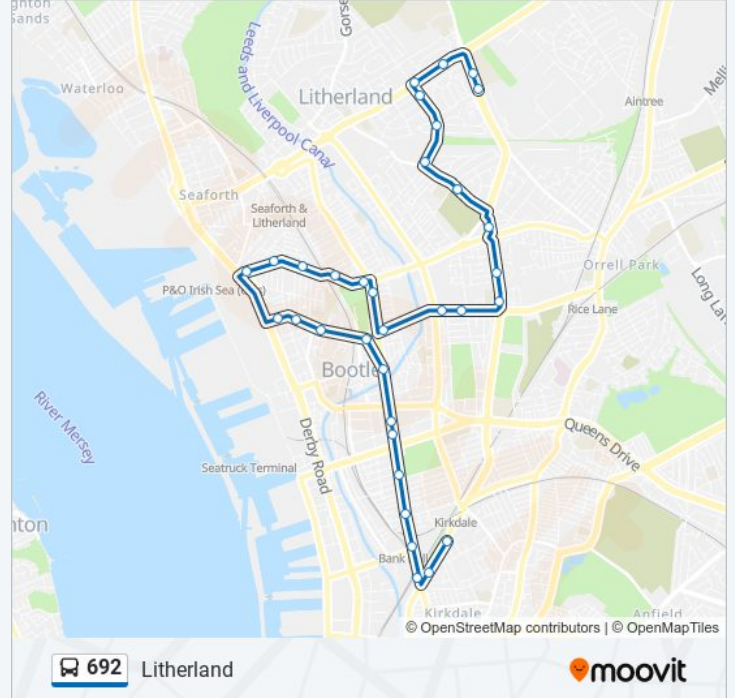

Direction: Kirkdale

22 stops

[VIEW LINE SCHEDULE](#)

- Captains Lane
- Bridle Road
- Orrell Lane
- Pennington Avenue
- Marsh Avenue
- Keir Hardie Avenue
- Fernhill Road
- Worcester Road
- Hawthorne Road
- Marsh Lane
- Stanley Road
- Bootle Strand Shopping Centre (Stop C)
- Park Street
- Trinity Road
- Balliol Road
- South Park
- Beatrice Street
- Celia Street
- Bank Hall Station (Stop B)
- Stanley Road
- Alfonso Road
- Kirkdale Station (Stop D)

Tennyson Street

Chaucer Street

Bulwer Street

Cowper Street

Norton Street

Hornby Road

Markfield Road

692 bus Time Schedule

Line Summary:

Linacre Lane

Thornton Road

Gloucester Road

Fernhill Road

Aintree Road

Burnie Avenue

Ballantyne Grove

Menai Road

Orrell Road

Thackeray Gardens

Eccleshall Avenue

Kirkstone Road North

Boundary Road

Dunnings Bridge Road

Captains Lane