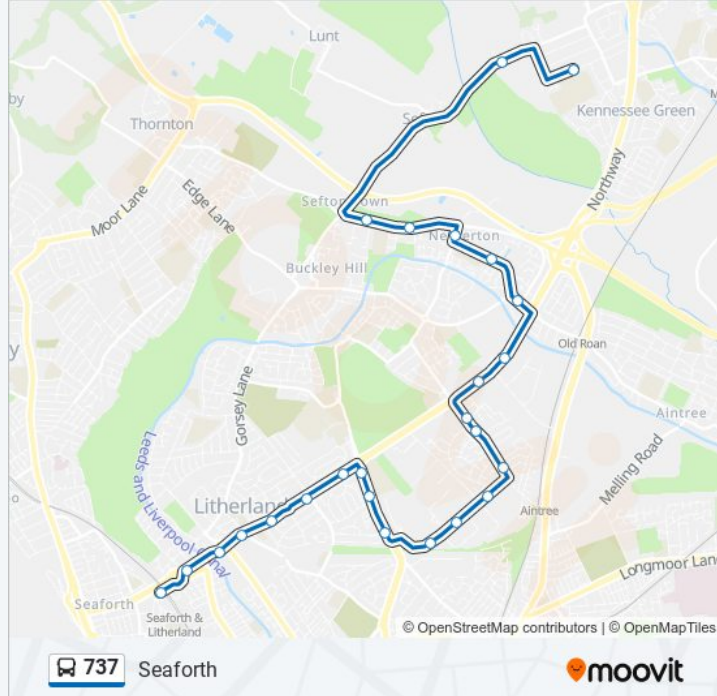

Direction: Maghull

28 stops

[VIEW LINE SCHEDULE](#)

Seaforth Station (Stop B)

Ash Road

Wilsons Lane

Springfield Avenue

Kirkstone Road North

Boundary Road

Dunnings Bridge Road

Captains Lane

Farriers Way

Bridle Way

Hereford Drive

Lingfield Close

Brecon Walk

Stops: 28

Trip Duration: 50 min

Line Summary:

Sefton Mill Lane

Bridges Lane

Sefton Drive

Liverpool Road South

Sandringham Road

Kirkstone Road South

St Philips Avenue

Orrell Road

Hawthorne Road

Bridge Road

Seaforth Station (Stop A)

737 bus time schedules and route maps are available in an offline PDF at moovitapp.com. Use the [Moovit App](#) to see live bus times, train schedule or subway schedule, and step-by-step directions for all public transit in North West.