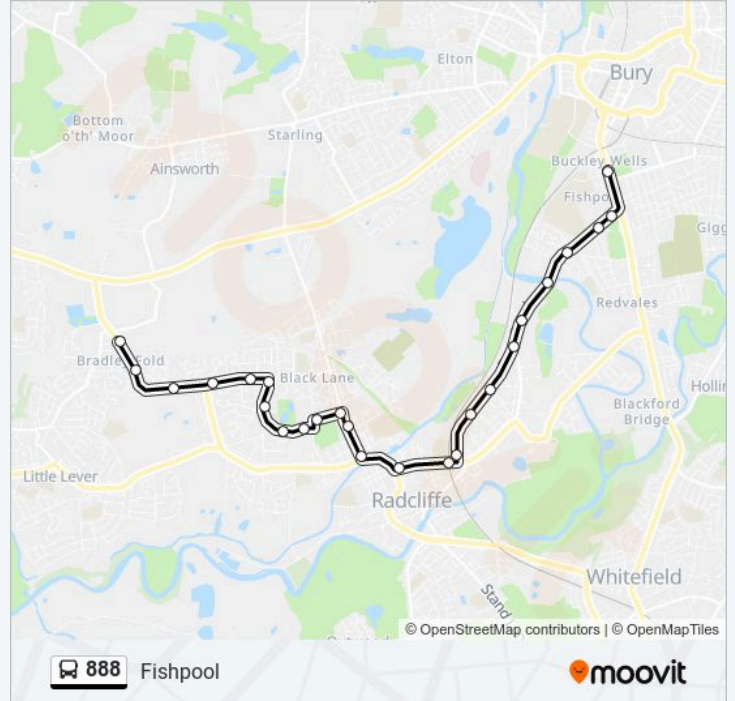

Lever Street

Belgrave Street

Water Street

Radcliffe War Memorial

Radcliffe Metrolink (Stop A)

Schofield Street

North Street

Withins Lane

**888 bus Time Schedule**

Fishpool Route Timetable:

Sunday	Not Operational
Monday	07:41
Tuesday	07:41
Wednesday	07:41
Thursday	07:41
Friday	07:41
Saturday	Not Operational

**888 bus Info**

**Direction:** Fishpool

**Stops:** 25

**Trip Duration:** 34 min

**Line Summary:**

Eton Hill Road

Kingston Road

Warth Bridge

Vale Avenue

Pembroke Drive

Caton Close

Parliament Street

888 bus time schedules and route maps are available in an offline PDF at [moovitapp.com](https://moovitapp.com). Use the Moovit App to see live bus times, train schedule or subway schedule, and step-by-step directions for all public transit in North West.