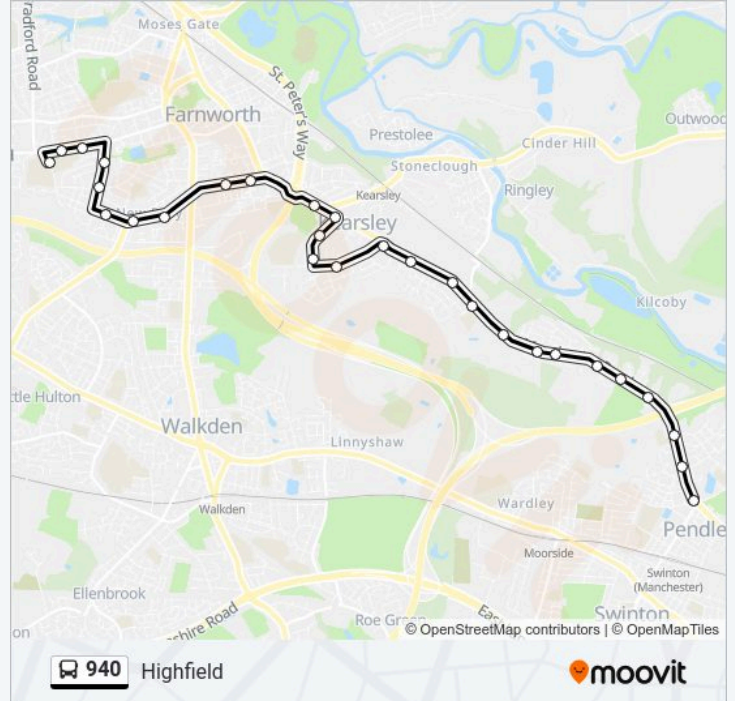

Direction: Highfield

28 stops

[VIEW LINE SCHEDULE](#)

Mossfield Road (Stop A)

Billy Lane

Rake Lane

St Anne's Church Clifton

Moss Colliery Road

South Avenue

Melville Road

St Kilda Avenue

Stoneclough Road

Jackson Street

Crompton Street (Stop B)

Lark Street

Elliott Street

Trip Duration: 30 min

Line Summary:

St James Street
 Churchside
 Barton Road
 Ramsay Avenue
 Fir Road
 Maple Road
 St James' School

Direction: Pendlebury

27 stops
[VIEW LINE SCHEDULE](#)

St James' School
 Macdonald Avenue
 Masefield Drive
 Churchside
 Elliott Street
 Prospect Avenue
 Moorfield Chase
 Lark Street (Stop A)
 The Black Horse (Stop F)
 Jackson Street
 Stoneclough Road
 St Kilda Avenue
 Melville Road
 South Avenue
 Springfield Gardens
 Springfield Road
 Blair Street
 Beech Avenue