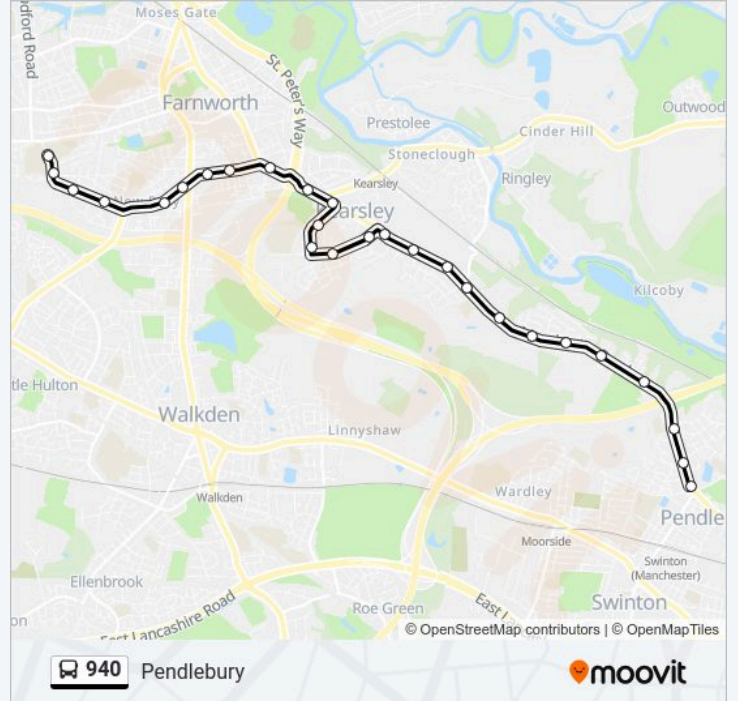

Direction: Highfield

28 stops

[VIEW LINE SCHEDULE](#)

Mossfield Road (Stop A)

Billy Lane

Rake Lane

St Anne's Church Clifton

Moss Colliery Road

Trip Duration: 30 min

Line Summary:

St James Street
 Churchside
 Barton Road
 Ramsay Avenue
 Fir Road
 Maple Road
 St James' School

Direction: Pendlebury

27 stops
[VIEW LINE SCHEDULE](#)

St James' School
 Macdonald Avenue
 Masefield Drive
 Churchside
 Elliott Street
 Prospect Avenue
 Moorfield Chase
 Lark Street (Stop A)
 The Black Horse (Stop F)
 Jackson Street
 Stoneclough Road
 St Kilda Avenue
 Melville Road
 South Avenue
 Springfield Gardens
 Springfield Road
 Blair Street
 Beech Avenue

Moss Lane

Unity Brook

Teak Drive

Cedar Drive

Clifton Cricket Club

St Anne's Church Clifton

Rake Lane

Billy Lane

Mossfield Road (Stop B)

940 bus time schedules and route maps are available in an offline PDF at moovitapp.com. Use the Moovit App to see live bus times, train schedule or subway schedule, and step-by-step directions for all public transit in North West.