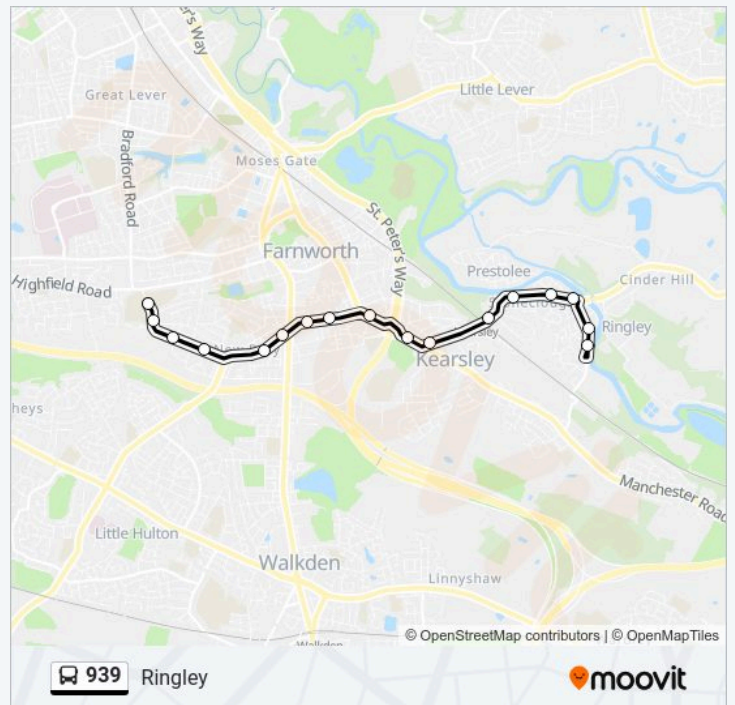

Direction: Ringley

17 stops

[VIEW LINE SCHEDULE](#)

- St James' School
- Macdonald Avenue
- Masefield Drive
- Churchside
- Elliott Street
- Prospect Avenue
- Moorfield Chase
- Lark Street (Stop A)
- The Black Horse (Stop F)
- Jackson Street
- Station Road
- Kearsley Hall Rail Station (Stop A)
- Sulby Street
- Irwell Place
- Hulme Road
- Ringley Meadows
- Kearsley Hall Road

939 Time Schedule

Ringley Route Timetable:

Sunday	Not Operational
Monday	15:15
Tuesday	15:15
Wednesday	14:15
Thursday	15:15
Friday	15:15
Saturday	Not Operational

939 Info

Direction: Ringley

Stops: 17

Trip Duration: 16 min

Line Summary:

939 time schedules and route maps are available in an offline PDF at moovitapp.com. Use the Moovit App to see live bus times, train schedule or subway schedule, and step-by-step directions for all public transit in North West.

© 2024 Moovit - All Rights Reserved