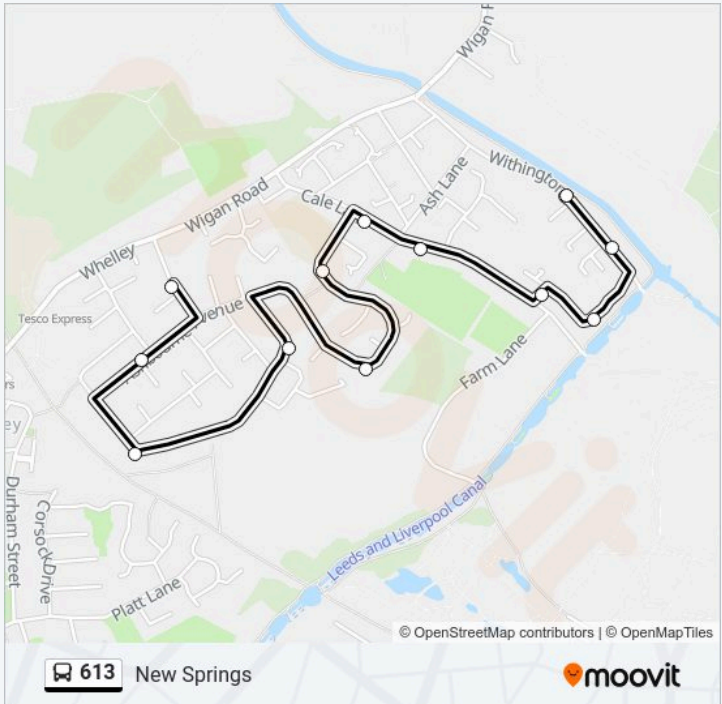

New Springs

Get The App

The 613 line (New Springs) has 4 routes. For regular weekdays, their operation hours are:
 (1) New Springs: 21:37(2) Springfield: 07:40 - 14:30(3) Top Lock: 07:25 - 21:15(4) Wigan: 07:01 - 21:37
 Use the Moovit App to find the closest 613 station near you and find out when is the next 613 arriving.

Direction: New Springs
 12 stops
[VIEW LINE SCHEDULE](#)

- Senecar Close
- Withington Grange
- Kirkless Hall
- Cale Lane
- Bakersfield
- Ashbourne Avenue
- Ashbourne Avenue
- Ashbourne Avenue
- Camberwell Crescent
- Camberwell Crescent
- Ashbourne Avenue
- Tamworth Drive

613 Info
Direction: New Springs
Stops: 12
Trip Duration: 6 min
Line Summary:

Direction: Springfield

40 stops

[VIEW LINE SCHEDULE](#)

Senecar Close
Withington Grange
Kirkless Hall
Cale Lane
Bakersfield
Ashbourne Avenue
Ashbourne Avenue
Ashbourne Avenue
Camberwell Crescent
Camberwell Crescent
Ashbourne Avenue
Tamworth Drive
Cheltenham Street
Plantation Gates
Whelley
Lamb Street
Balcarres Avenue
Rosemary Crescent
Rosemary Crescent
Balcarres Avenue
Whelley
St Stephens Ave
Nottingham Place
Bedford Street
Knowles Place
Coop Street
Wellington Street
Grand Arcade
Market Hall

613 Info

Direction: Top Lock

Stops: 32

Trip Duration: 20 min

Line Summary:

Whelley

Lamb Street

Balcarres Avenue