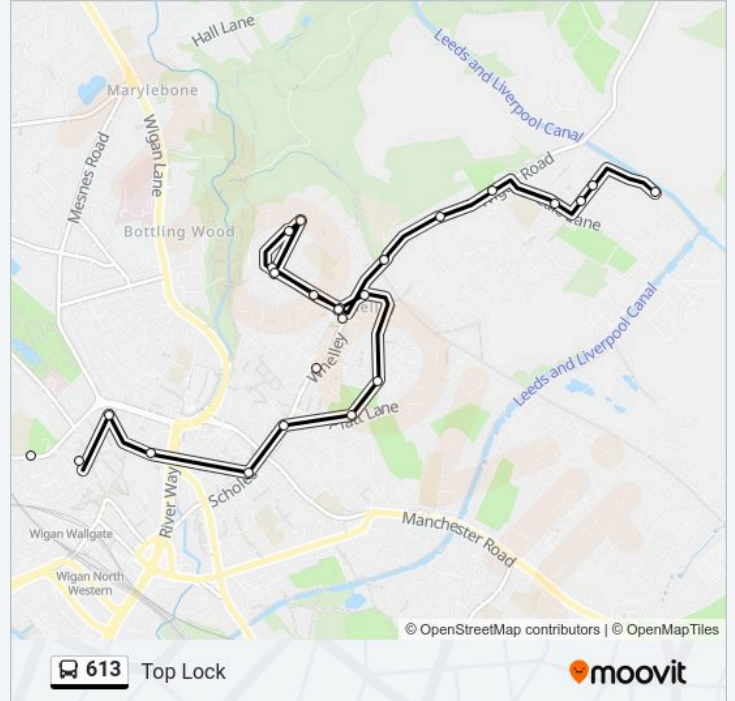

Direction: Top Lock

32 stops

[VIEW LINE SCHEDULE](#)

St John Fisher Rc High School

Blackthorn Avenue

Beech Hill Lane

Canal Street

Newark Street

613 Info

Direction: Top Lock

Stops: 32

Trip Duration: 20 min

Line Summary:

Whelley

Lamb Street

Balcarres Avenue

Chapel Street

Kirklees Street

Senecar Close

Direction: Wigan

30 stops

[VIEW LINE SCHEDULE](#)

Senecar Close

Withington Grange

613 Info

Direction: Wigan

Stops: 30

Trip Duration: 30 min

Line Summary:

Lamb Street

Balcarres Avenue

Rosemary Crescent