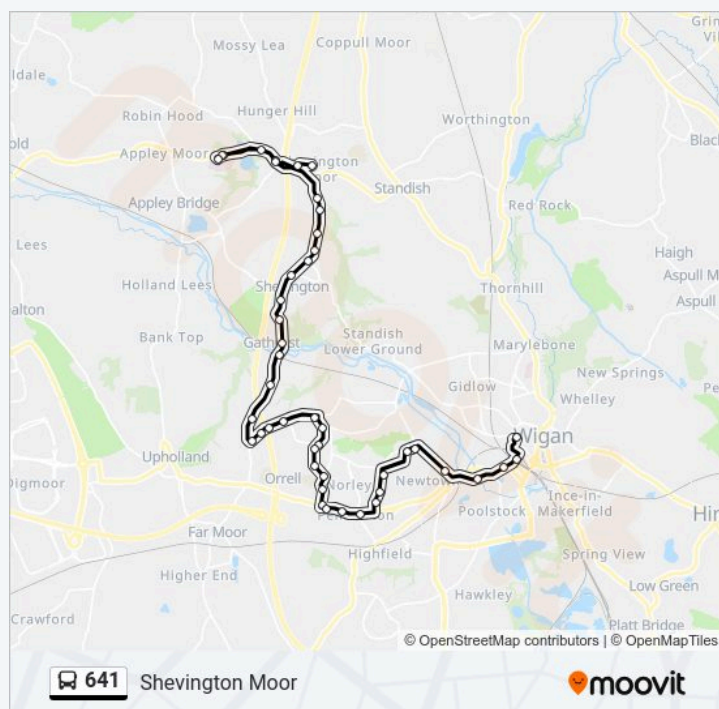

Direction: Shevington Moor

45 stops

[VIEW LINE SCHEDULE](#)

Wigan
Wigan Rail Stations (Stop A)
Clayton Street
Riveredge
Thomas More Gardens
Scot Lane
Greenwood Avenue
Sherwood Grove
Closebrook Road
Pemberton Clinic
Enfield Street
Major Street
Woodford Street
Methodist Church
Loch Street
Hartley Grove
Greenhey
Latham Lane
Peter Street
Eccles Road
Old Springs
Latham Lane
Deanwood Manor
Spring Road
Gathurst Road
Deanwood Avenue
St John Rigby College
Gathurst Rail Station
Gathurst Hall Farm
Prince's Park

Shevington Moor Route Timetable:

Sunday	Not Operational
Monday	17:50 - 18:45
Tuesday	17:50 - 18:45
Wednesday	17:50 - 18:45
Thursday	17:50 - 18:45
Friday	17:50 - 18:45
Saturday	17:30 - 18:30

641 Info

Direction: Shevington Moor

Stops: 45

Trip Duration: 43 min

Line Summary:

Douglas Drive
Plough And Harrow
Old Lane
Willowbrook Drive
Shevington High School
Whitehill Cottage
Aspinall Road
Four Lane Ends
Wrightington Hospital
Wrightington Hospital Grounds
Wrightington Hospital
Moss Lane
Four Lane Ends
Cressell Park
Foresters Arms

Line Summary:

Bradley Mills

Platt Lane

Trevore Drive

Devon Drive

Fairhurst Lane

Richmond Close

Hawthorne Avenue