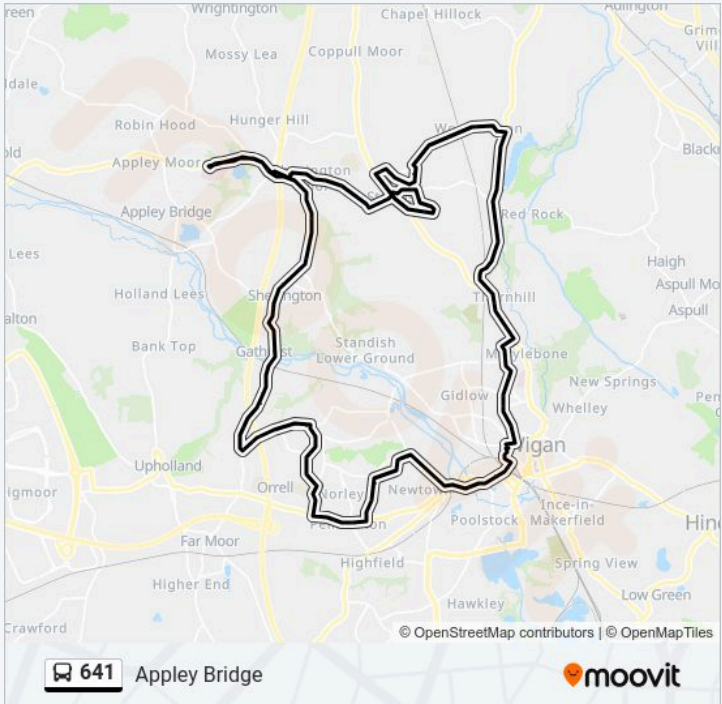

Appley Bridge

Get The App

The 641 line (Appley Bridge) has 3 routes. For regular weekdays, their operation hours are:
 (1) Appley Bridge: 07:18 - 16:40(2) Shevington Moor: 17:50 - 18:45(3) Wigan: 07:16
 Use the Moovit App to find the closest 641 station near you and find out when is the next 641 arriving.

Direction: Appley Bridge
 84 stops
[VIEW LINE SCHEDULE](#)

- Wigan
- Wigan Rail Stations (Stop A)
- Clayton Street
- Riveredge
- Thomas More Gardens
- Scot Lane
- Greenwood Avenue
- Sherwood Grove
- Closebrook Road
- Pemberton Clinic
- Enfield Street
- Major Street
- Woodford Street
- Methodist Church
- Loch Street
- Hartley Grove
- Greenhey
- Latham Lane
- Peter Street
- Eccles Road
- Old Springs

641 Info
Direction: Appley Bridge
Stops: 84
Trip Duration: 85 min
Line Summary:

Latham Lane

Deanwood Manor

Spring Road

Gathurst Road

Deanwood Avenue

St John Rigby College

St John Rigby College

Line Summary:

Bradley Mills

Platt Lane

Trevore Drive

Devon Drive

Fairhurst Lane

Richmond Close

Hawthorne Avenue