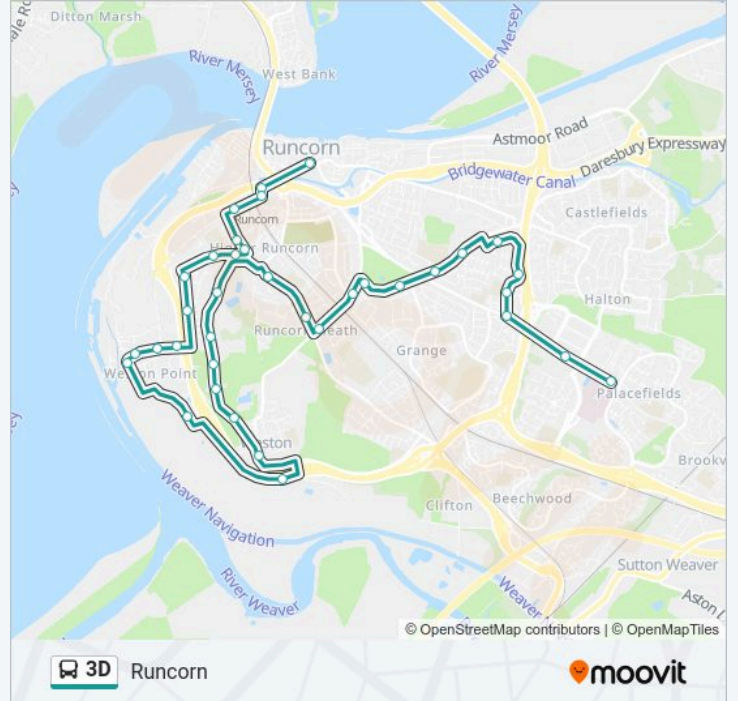

**Direction: Palace Fields**  
 39 stops  
[VIEW LINE SCHEDULE](#)

- Runcorn High Street- Stand C
- Runcorn Station
- Penn Lane
- Roland Avenue
- Holloway
- Westfield Top
- Westfield Crescent
- Cunningham Drive
- Russell Road
- Hazel Avenue
- Pavilions
- Sandy Lane
- South Parade
- Weaver Hotel
- Mather Avenue
- Bankes Lane
- Weston East Way
- Cavendish Road
- The Cross
- Nelson Drive
- The Prospect

### Direction: Runcorn

36 stops

[VIEW LINE SCHEDULE](#)

Halton Hospital  
Halton Lea South  
Hill Lodge Avenue  
Brackendale  
The Tithings  
Penfolds  
Quarry Close  
Latham Avenue  
Festival Way  
Red Admiral  
Langdale Road

### 3D Info

**Direction:** Runcorn

**Stops:** 36

**Trip Duration:** 28 min

**Line Summary:**

Fire Station

Heath Road

Whitley Close

Holloway

Roland Avenue

Penn Lane

Runcorn Station

Station Road

Runcorn High Street Bus Station

3D time schedules and route maps are available in an offline PDF at [moovitapp.com](https://moovitapp.com). Use the Moovit App to see live bus times, train schedule or subway schedule, and step-by-step directions for all public transit in North West.