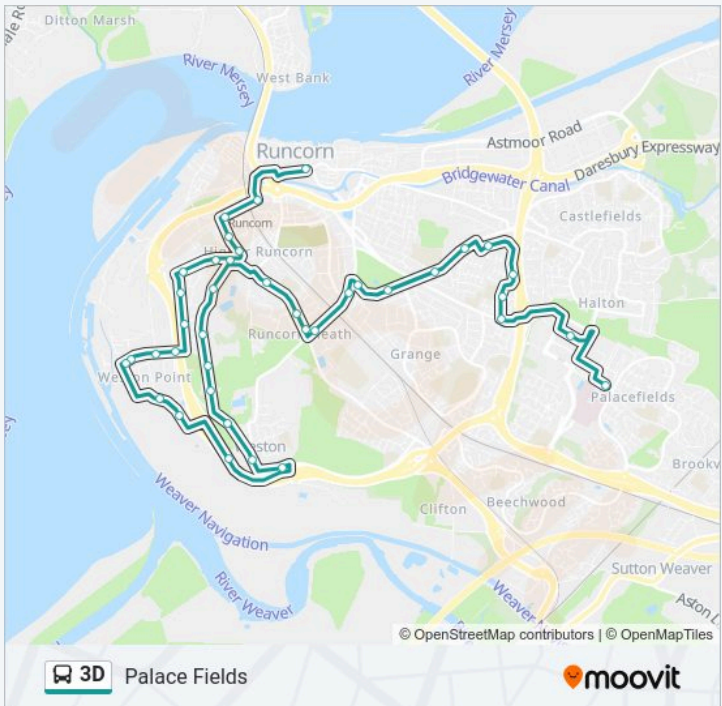

# Palace Fields

Get The App

The 3D line (Palace Fields) has 2 routes. For regular weekdays, their operation hours are:  
 (1) Palace Fields: 10:00 - 16:00(2) Runcorn: 10:28 - 15:28  
 Use the Moovit App to find the closest 3D station near you and find out when is the next 3D arriving.

**Direction: Palace Fields**  
 39 stops  
[VIEW LINE SCHEDULE](#)

- Runcorn High Street- Stand C
- Runcorn Station
- Penn Lane
- Roland Avenue
- Holloway
- Westfield Top
- Westfield Crescent
- Cunningham Drive
- Russell Road
- Hazel Avenue
- Pavilions
- Sandy Lane
- South Parade
- Weaver Hotel
- Mather Avenue
- Bankes Lane
- Weston East Way
- Cavendish Road
- The Cross
- Nelson Drive
- The Prospect

**3D Info**  
**Direction:** Palace Fields  
**Stops:** 39  
**Trip Duration:** 26 min  
**Line Summary:**

Hale View  
Minster Court  
Weston Road  
Whitley Close  
Campbell Avenue  
Heath Road  
Fire Station  
Langdale Road  
Red Admiral  
Festival Way  
Latham Avenue  
Quarry Close  
Penfolds  
The Tithings  
Brackendale  
Hill Lodge Avenue  
Halton Lea North  
Halton Hospital

### 3D Info

**Direction:** Runcorn

**Stops:** 36

**Trip Duration:** 28 min

**Line Summary:**

Fire Station

Heath Road

Whitley Close