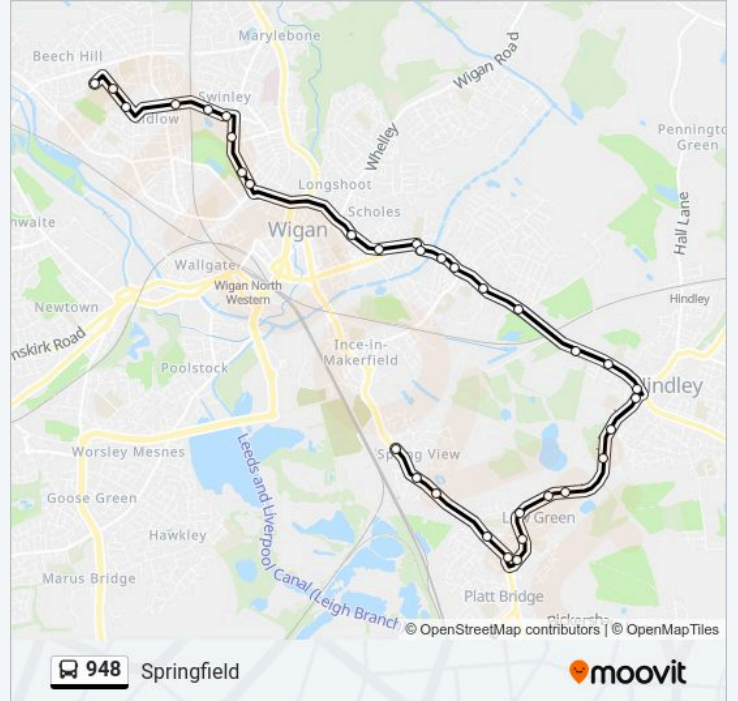

Brown Street

Ince Bar

Keble Street

Holt Street

Dean Trust Rose Bridge

Birkett Street

Gilroy Street

New Market Street

Mesnes Park

Hornby Street

Mesnes Road

Queensway

Barnsley Street

Norbreck Crescent

Culvert Street

St John Fisher Rc High School

948 time schedules and route maps are available in an offline PDF at moovitapp.com. Use the Moovit App to see live bus times, train schedule or subway schedule, and step-by-step directions for all public transit in North West.

© 2024 Moovit - All Rights Reserved