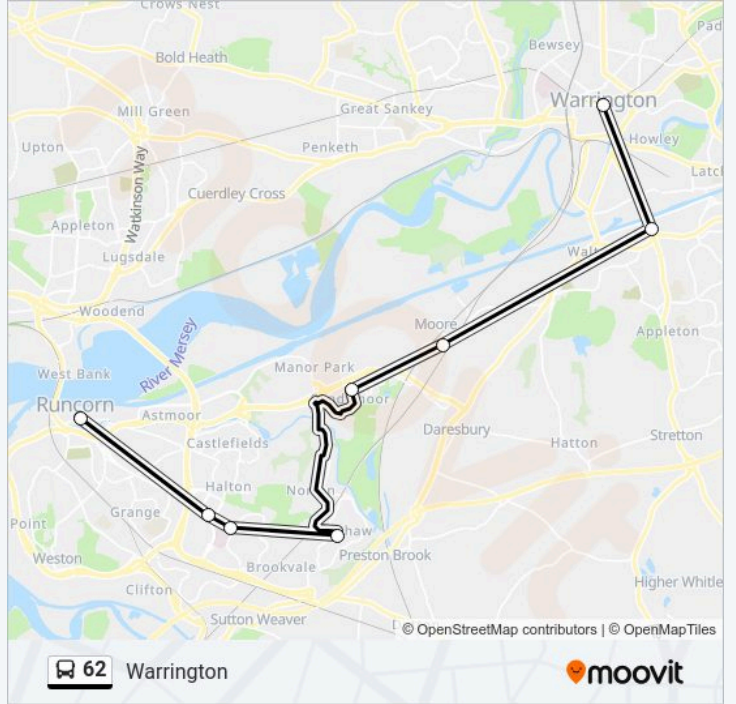

62 bus time schedules and route maps are available in an offline PDF at moovitapp.com. Use the Moovit App to see live bus times, train schedule or subway schedule, and step-by-step directions for all public transit in North West.

© 2024 Moovit - All Rights Reserved