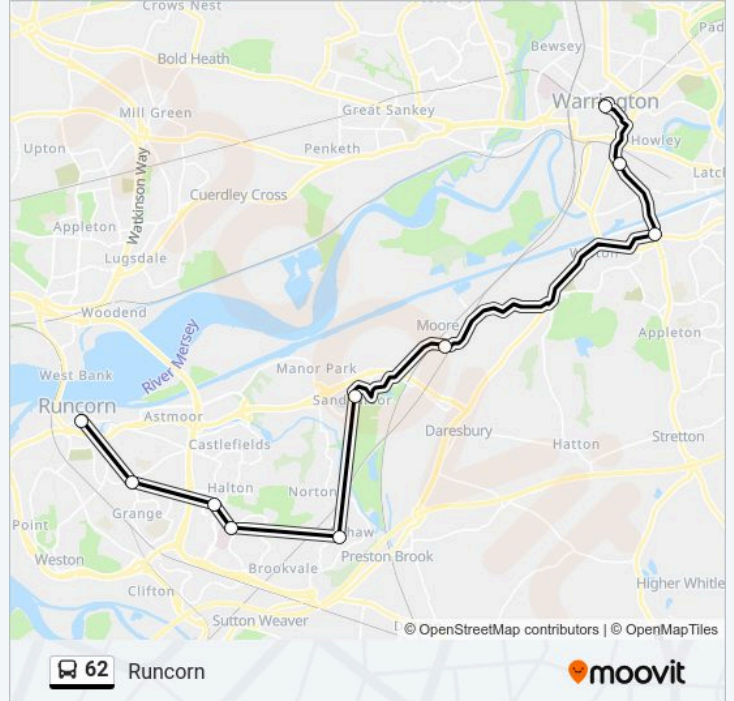

62 bus Info

Direction: Palace Fields

Stops: 8

Trip Duration: 41 min

Line Summary:

Direction: Runcorn

10 stops

[VIEW LINE SCHEDULE](#)

- Bus Interchange (Stand 12)
- St James' Court
- Mullberry Tree Pub
- Red Lion
- Dorchester
- Murdishaw Cen.
- Halton Hospital
- Halton Lea North
- Birch Road
- Runcorn High Street Bus Station

62 bus Time Schedule

Runcorn Route Timetable:

Sunday	Not Operational
Monday	10:30 - 17:30
Tuesday	10:30 - 17:30
Wednesday	10:30 - 17:30
Thursday	10:30 - 17:30
Friday	10:30 - 17:30
Saturday	Not Operational

62 bus Info

Direction: Runcorn

Stops: 10

Trip Duration: 55 min

Line Summary:

Direction: Warrington

8 stops

[VIEW LINE SCHEDULE](#)

Runcorn High Street Bus Station

Halton Lea South