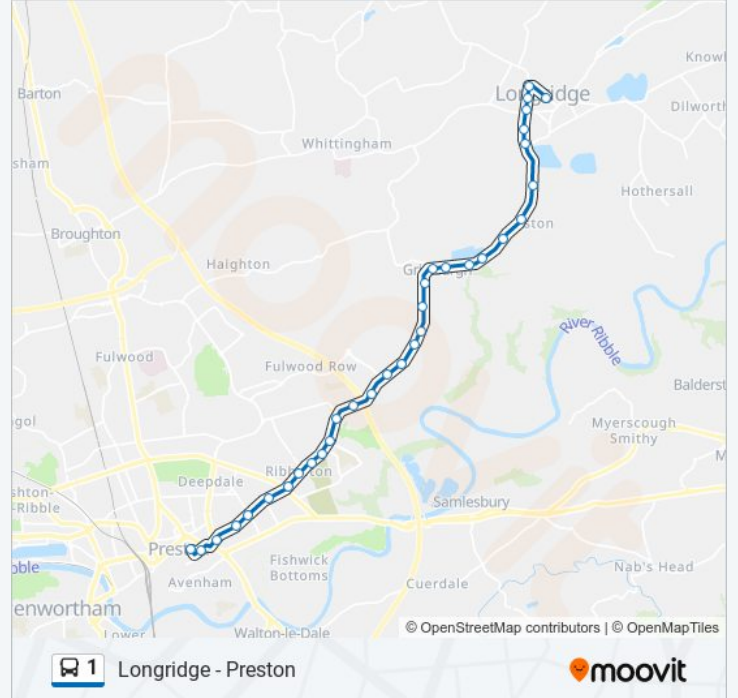

Nook Crescent

St Michaels Church

Stone Cross

Roman Way Industrial Estate

Crematorium

Roman Way

Industrial Park

Motorway Bridge

Tesco Metro

Chatburn Rd

Ribble Lodge

Cemetery Gates

Cromwell Road

Blackpool Road

Acregate Lane

Skeffington Road

Swan Street

H M Prison

Percy Street

Preston

1 bus time schedules and route maps are available in an offline PDF at moovitapp.com. Use the [Moovit App](#) to see live bus times, train schedule or subway schedule, and step-by-step directions for all public transit in North West.

[About Moovit](#) • [MaaS Solutions](#) • [Supported Countries](#) • [Mooviter Community](#)

© 2024 Moovit - All Rights Reserved

Check Live Arrival Times