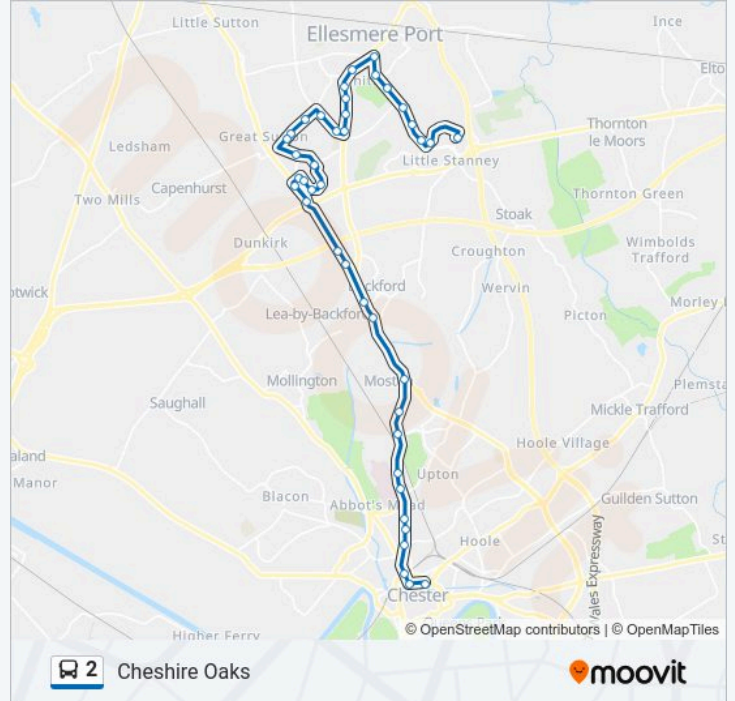

2 bus Info
Direction: Cheshire Oaks
Stops: 41
Trip Duration: 38 min
Line Summary:

Sycamore Drive

Willowdale Way

Halton Road

Hope Farm Shops

Hope Croft

Broadland Road

High School

Fairfield Avenue

Cottage Hospital

Windsor Drive

Morrisons

Vale Road

Ellesmere Port Bus Interchange Stand B (Stand B)

Whitby Park

Grace Arms

Underwood Drive

Stanney Lane

David Lloyd Leisure Centre

Coliseum & Cinema

Outlet Village (Stand B)

Direction: Chester

81 stops

[VIEW LINE SCHEDULE](#)

Halton Lea South

Halton Lea North

Halton Hospital

Palace Fields Avenue

Palacefields Avenue

Martin Close

Hanover Court

Wood Lane