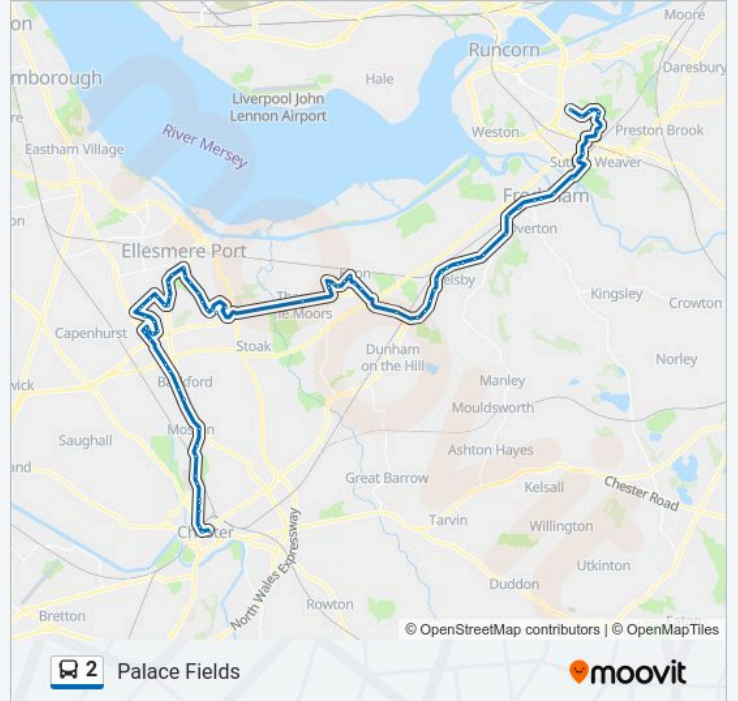

Underwood Drive

Stanney Lane

David Lloyd Leisure Centre

Coliseum & Cinema

Outlet Village (Stand B)

Direction: Chester

81 stops

[VIEW LINE SCHEDULE](#)

Bus Interchange

Bull & Stirrup (Stop V)

Northgate Church

Dawson Drive

Waterloo Road

Abbot's Drive

Countess Hospital

Beechway

Vale Road

Ellesmere Port Bus Interchange Stand E (Stand E)

Direction: Palace Fields

78 stops

[VIEW LINE SCHEDULE](#)

Bus Interchange

Bull & Stirrup (Stop V)

Northgate Church

2 bus Info

Direction: Palace Fields

Stops: 78

Trip Duration: 89 min

Line Summary:

Hourd Way
Strawberry Fields
Apple Tree Grove
St Marks Crescent
Larchdale Close
Sycamore Drive
Willowdale Way
Halton Road
Hope Farm Shops
Hope Croft
Broadland Road
High School
Fairfield Avenue
Cottage Hospital
Windsor Drive
Morrisons
Vale Road
Ellesmere Port Bus Interchange Stand B (Stand B)
Whitby Park
Grace Arms
Underwood Drive
Stanney Lane
David Lloyd Leisure Centre
Coliseum & Cinema
Outlet Village (Stand B)
Thornton Green Lane
Depot
Thornton Research Centre
Dalewood Close
Deansfield Way
Whitefields
Wheelwrights Arms