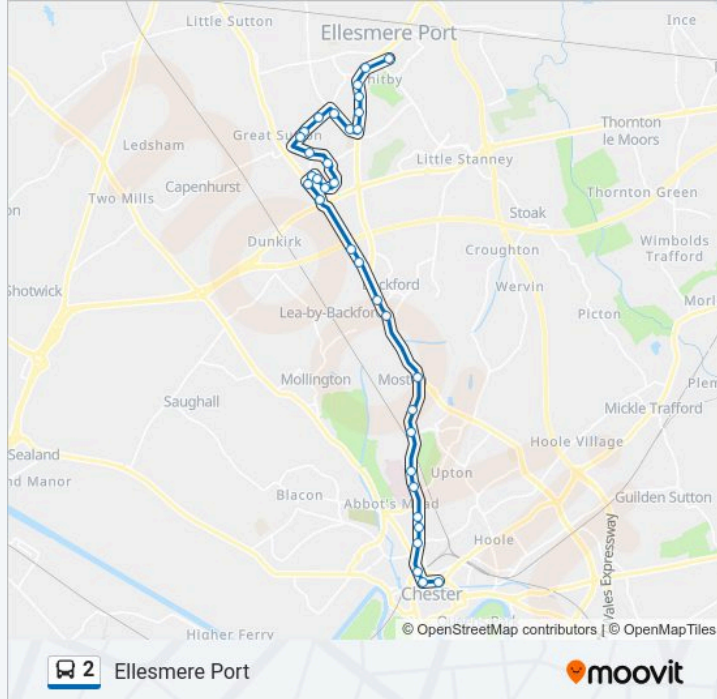

Bus Interchange

Bull & Stirrup (Stop V)

Northgate Church

Dawson Drive

Waterloo Road

Abbot's Drive

Countess Hospital

Beechway

2 bus Info

Direction: Ellesmere Port

Stops: 34

Trip Duration: 34 min

Line Summary:

Sycamore Drive

Willowdale Way

Halton Road

Hope Farm Shops

Hope Croft

Broadland Road

High School

Fairfield Avenue

Cottage Hospital

Windsor Drive

Morrisons

Vale Road

Ellesmere Port Bus Interchange Stand E (Stand E)

Direction: Palace Fields

78 stops

[VIEW LINE SCHEDULE](#)

Bus Interchange

Bull & Stirrup (Stop V)

Northgate Church