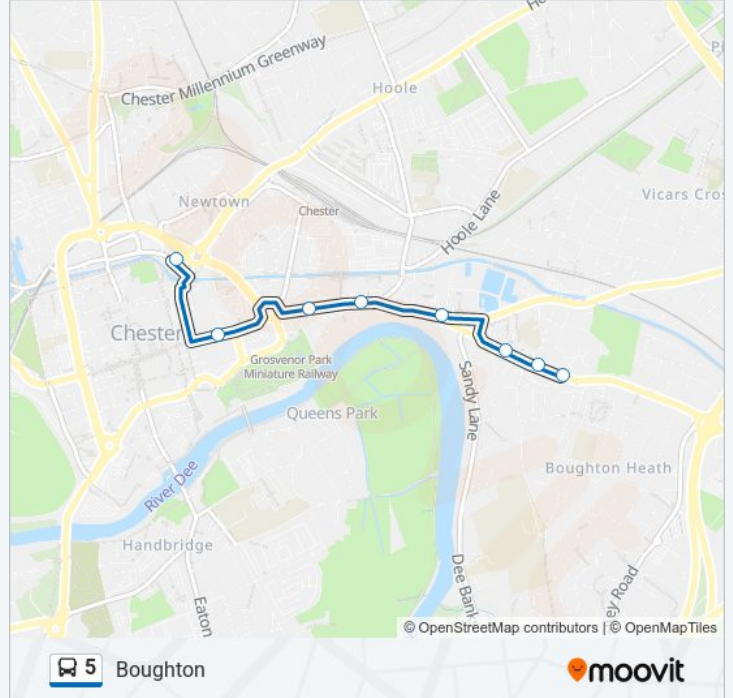

Use the Moovit App to find the closest 5 bus station near you and find out when is the next 5 bus arriving.

Direction: Boughton

8 stops

[VIEW LINE SCHEDULE](#)

Bus Interchange

Foregate Street Stop DD (Stop Dd)

Steam Mill Street

Health Centre

St Paul's Church

Cecil Street

Shops

The Peacock

5 bus Time Schedule

Boughton Route Timetable:

Direction: Chester

41 stops

[VIEW LINE SCHEDULE](#)

Wrexham Bus Station Stand 5

Yale College

Market Street B

Wrexham Asda Steps

Wrexham Asda