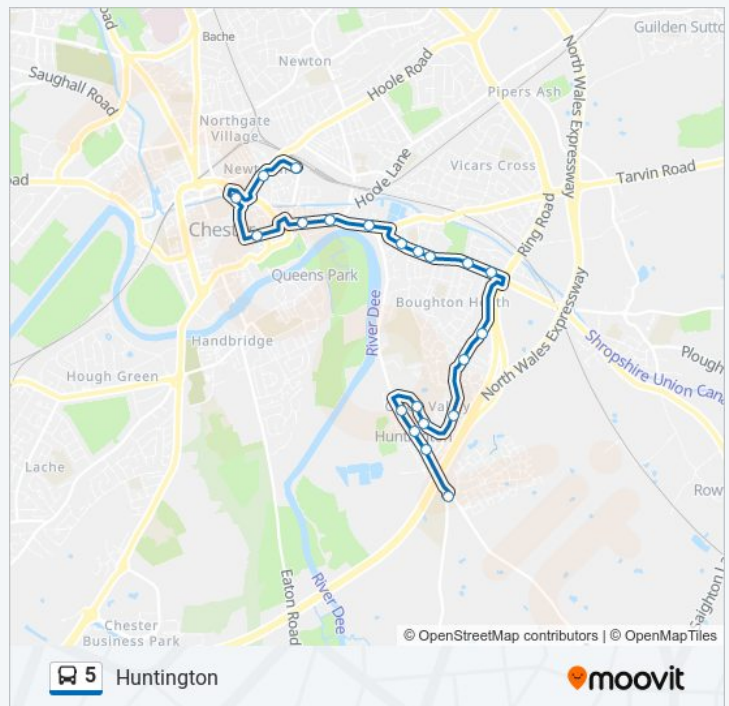

Foregate Street Stop DD (Stop Dd)

Steam Mill Street

Health Centre

St Paul's Church

Cecil Street

Shops

The Peacock

Moorcroft Avenue

Grorse Way

Rake & Pikel

Friday

07:23 - 21:36

Saturday

07:28 - 21:36

5 bus Info

Direction: Huntington

Stops: 21

Trip Duration: 25 min

Line Summary:

Direction: Wrexham

46 stops

[VIEW LINE SCHEDULE](#)

Railway Station

Hoole Way (Stop R)

Bus Interchange

Foregate Street Stop DD (Stop Dd)

Steam Mill Street

Health Centre

St Paul's Church

Cecil Street

Shops

The Peacock