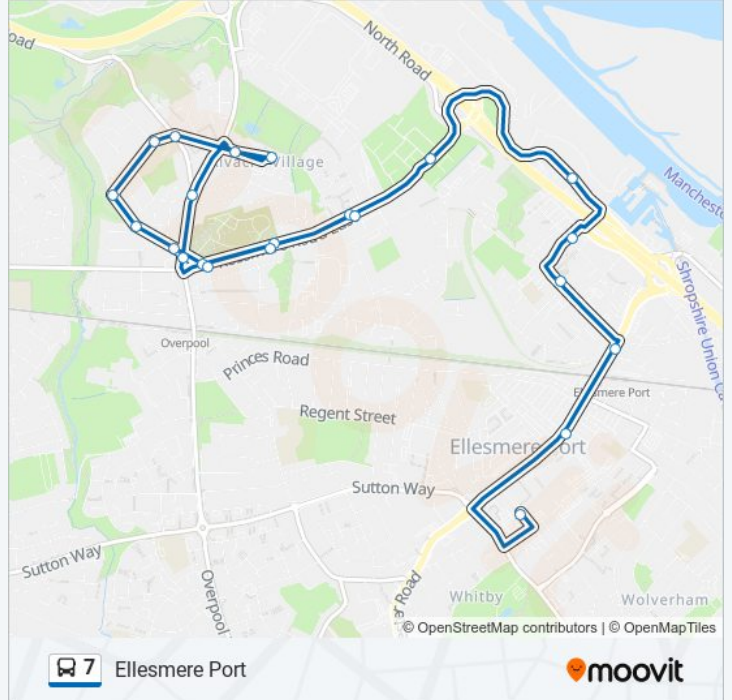

### Direction: Ellesmere Port

22 stops

[VIEW LINE SCHEDULE](#)

- Lookers GB
- Westenra Avenue
- Cemetery Gates
- Hillside Drive
- Forest Road
- Naylor Place
- Netherpool Road
- Rivacre Brow
- Hillside Drive
- Rivacre Brow
- Forest Road
- Rivacre Road
- Cemetery Gates
- Westenra Avenue
- Lookers GB
- Ellesmere Park
- Oak Street
- George Street
- Wilkinson Street
- Westminster Road
- The Knot
- Ellesmere Port Bus Interchange Stand E (Stand E)

### 7 bus Info

**Direction:** Ellesmere Port

**Stops:** 22

**Trip Duration:** 19 min

**Line Summary:**

**Direction: Rivacre Valley**

29 stops

[VIEW LINE SCHEDULE](#)

Ellesmere Port Bus Interchange Stand G (Stand G)

The Knot

Station Road

Wilkinson Street

George Street

Elm Street

Ellesmere Park

Lookers GB

**7 bus Info**

**Direction:** Rivacre Valley

**Stops:** 29

**Trip Duration:** 28 min

**Line Summary:**

Rivacre Road

Cemetery Gates

Westenra Avenue