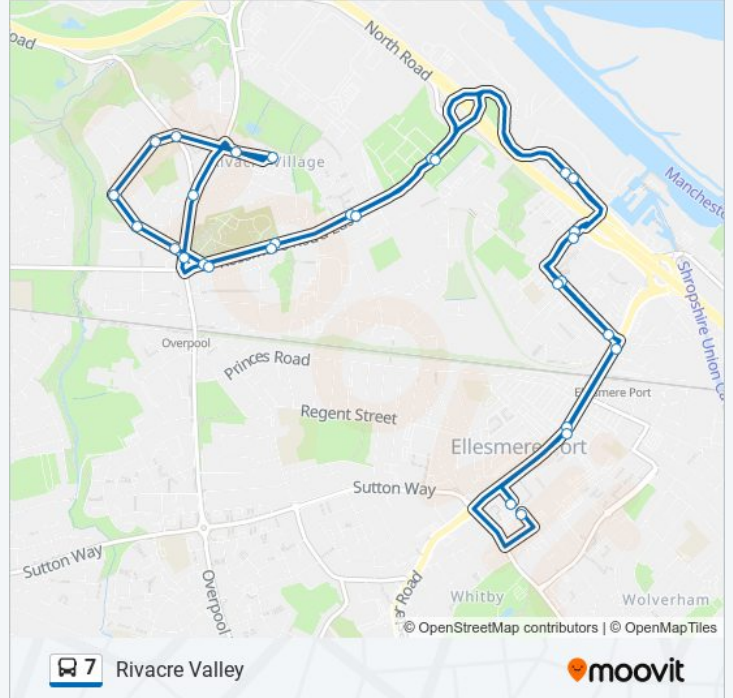

### Direction: Ellesmere Port

22 stops

[VIEW LINE SCHEDULE](#)

- Lookers GB
- Westenra Avenue
- Cemetery Gates
- Hillside Drive
- Forest Road
- Naylor Place
- Netherpool Road
- Rivacre Brow
- Hillside Drive
- Rivacre Brow
- Forest Road
- Rivacre Road
- Cemetery Gates
- Westenra Avenue
- Lookers GB
- Ellesmere Park
- Oak Street
- George Street
- Wilkinson Street
- Westminster Road
- The Knot
- Ellesmere Port Bus Interchange Stand E (Stand E)

Ellesmere Port Bus Interchange Stand G (Stand G)

The Knot

Station Road

Wilkinson Street

George Street

Elm Street

Ellesmere Park

Lookers GB

**7 bus Info**

**Direction:** Rivacre Valley

**Stops:** 29

**Trip Duration:** 28 min

**Line Summary:**

Rivacre Road

Cemetery Gates

Westenra Avenue

Lookers GB

Ellesmere Park

Oak Street

George Street

Wilkinson Street

Westminster Road

The Knot

Ellesmere Port Bus Interchange Stand E (Stand E)