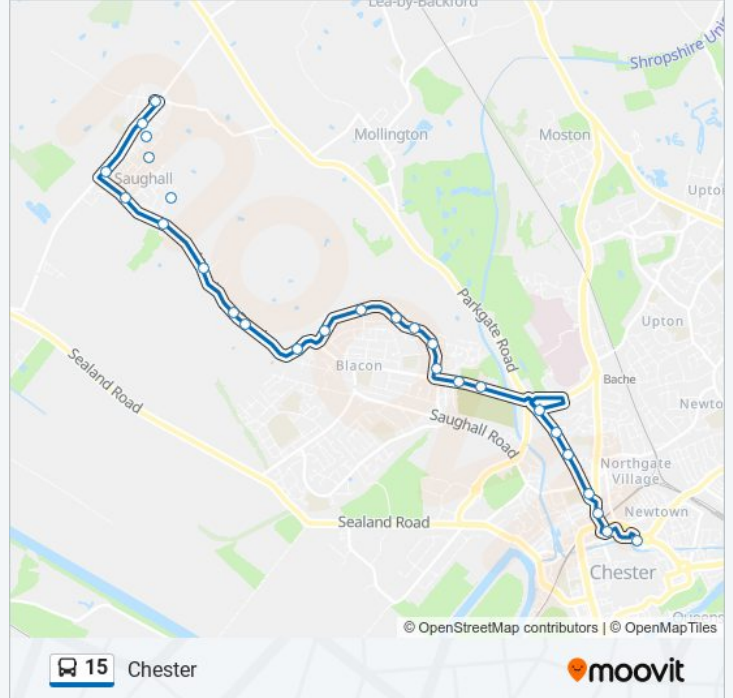

Direction: Chester

25 stops

[VIEW LINE SCHEDULE](#)

- Lodge Lane Terminus
- All Saints' Church
- Saughall Hey
- The Ridings
- The Ridings
- The Ridings
- Aspen Grove
- Egerton Arms PH
- Wash Hall
- Willow Drive
- Palatine Close
- Playground
- Browning Close
- Griffin Close
- Donne Place
- Wordsworth Crescent
- Ludlow Road
- Police Headquarters
- Aldi Superstore
- Abbots Park
- Moss Bank
- St Thomas Canterbury Church

15 bus Info

Direction: Chester

Stops: 25

Trip Duration: 18 min

Line Summary:

Tudor Place

Delamere Street (Stop 3)

Bus Interchange

Direction: Saughall

24 stops

[VIEW LINE SCHEDULE](#)

Bus Interchange

Bull & Stirrup (Stop V)

Northgate Church

Chester University

Moss Bank

15 bus Info

Direction: Saughall

Stops: 24

Trip Duration: 18 min

Line Summary:

The Peg

Meadows Lane

Fox Lea