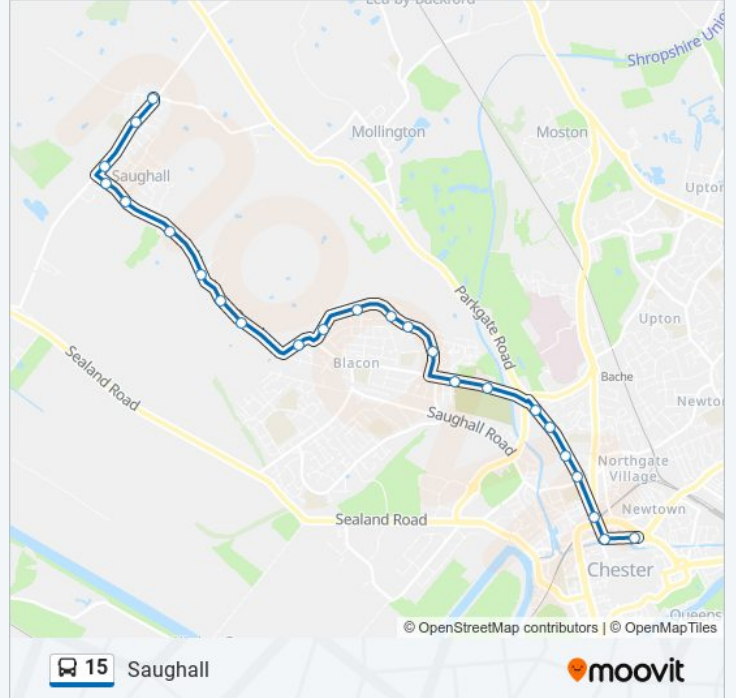

Direction: Chester

25 stops

[VIEW LINE SCHEDULE](#)

- Lodge Lane Terminus
- All Saints' Church
- Saughall Hey
- The Ridings
- The Ridings
- The Ridings
- Aspen Grove
- Egerton Arms PH
- Wash Hall
- Willow Drive
- Palatine Close
- Playground
- Browning Close
- Griffin Close
- Donne Place
- Wordsworth Crescent
- Ludlow Road
- Police Headquarters
- Aldi Superstore
- Abbots Park
- Moss Bank
- St Thomas Canterbury Church

15 bus Info

Direction: Chester

Stops: 25

Trip Duration: 18 min

Line Summary:

Tudor Place

Delamere Street (Stop 3)

Bus Interchange

15 bus Info

Direction: Saughall

Stops: 24

Trip Duration: 18 min

Line Summary:

The Peg

Meadows Lane

Fox Lea

Aldersley Close

All Saints' Church

Lodge Lane Terminus

15 bus time schedules and route maps are available in an offline PDF at moovitapp.com. Use the [Moovit App](#) to see live bus times, train schedule or subway schedule, and step-by-step directions for all public transit in North West.