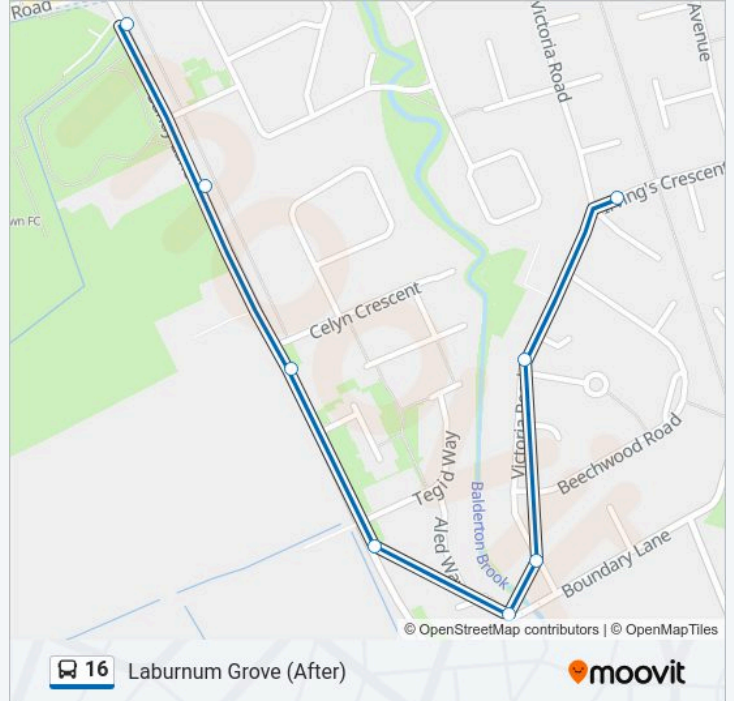

Direction: Chester

Stops: 32

Trip Duration: 26 min

Line Summary:

Howe Road

Overleigh Roundabout

Cemetery

Brown's Lane

8 stops

[VIEW LINE SCHEDULE](#)

Sandy Lane Terminus

Carlton Avenue

Celyn Crescent

Tegid Way

Victoria Road

Victoria Road

16 bus Info

Direction: Laburnum Grove (After)

Stops: 8

Trip Duration: 2 min

Line Summary:

Direction: Saltney

27 stops

[VIEW LINE SCHEDULE](#)

Hugh Street

River Lane

Overleigh Roundabout

Cavendish Road

Selkirk Drive

Lache Park Avenue

Henley Road

Shops