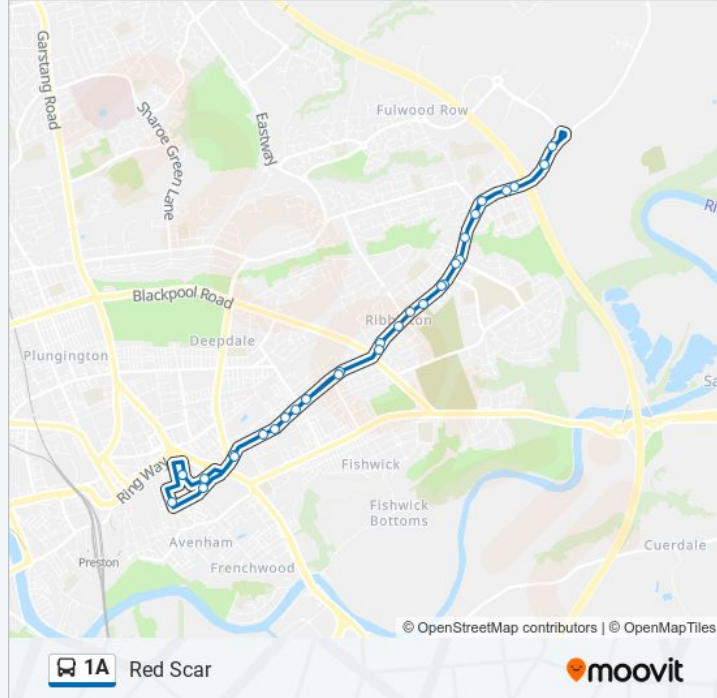

Direction: Grange

26 stops

[VIEW LINE SCHEDULE](#)

Preston

Lancaster Road (Stand K)

Pole Street (Stand I)

H M Prison

Swan Street

Preston

Direction: Red Scar

30 stops

[VIEW LINE SCHEDULE](#)

Preston

Lancaster Road (Stand K)

Pole Street (Stand I)

H M Prison

Line Summary:

Tesco Metro

Chatburn Rd

Ribble Lodge

Cemetery Gates

Cromwell Road

Blackpool Road

Acregate Lane

Skeffington Road

Swan Street

H M Prison

Percy Street

Preston

1A bus time schedules and route maps are available in an offline PDF at moovitapp.com. Use the [Moovit App](#) to see live bus times, train schedule or subway schedule, and step-by-step directions for all public transit in North West.