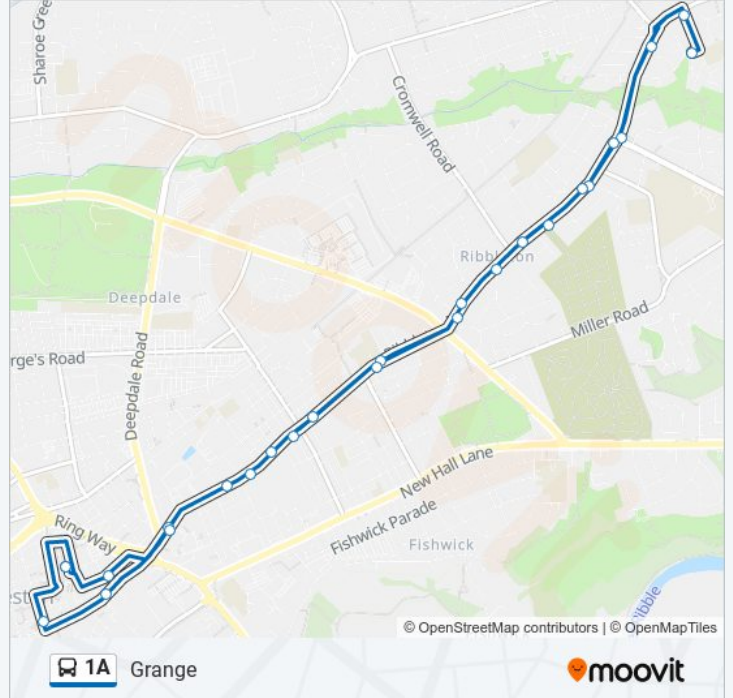

Direction: Grange

26 stops

[VIEW LINE SCHEDULE](#)

Preston

Lancaster Road (Stand K)

Pole Street (Stand I)

H M Prison

Swan Street

1A bus Info

Direction: Grange

Stops: 26

Trip Duration: 30 min

Line Summary:

Swan Street

H M Prison

Percy Street

Preston

Direction: Red Scar

30 stops

[VIEW LINE SCHEDULE](#)

Preston

Lancaster Road (Stand K)

Pole Street (Stand I)

H M Prison

Line Summary:

Tesco Metro

Chatburn Rd

Ribble Lodge

Cemetery Gates

Cromwell Road

Blackpool Road

Acregate Lane