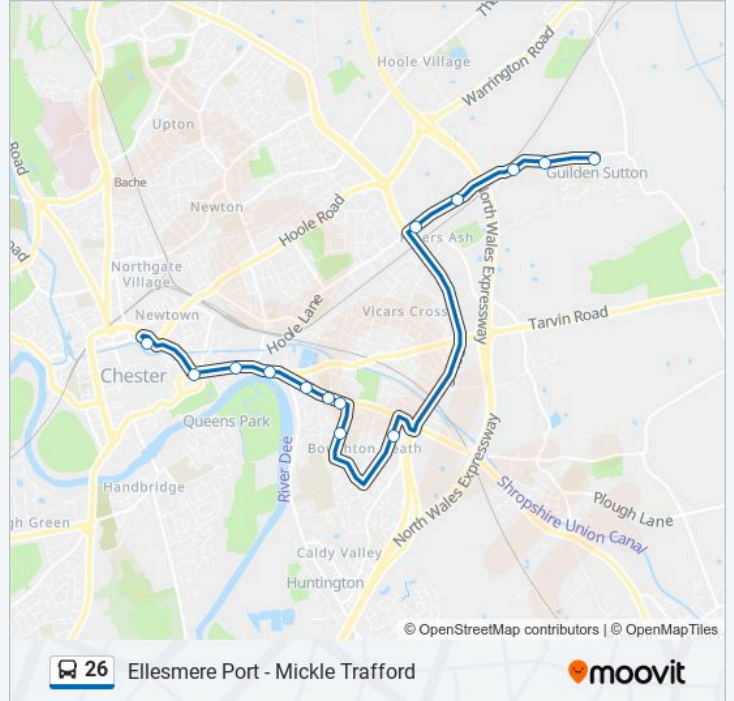

### Direction: Chester

14 stops

[VIEW LINE SCHEDULE](#)

- Oaklands
- Bellevue Lane
- Holly House
- Moorcroft Crescent
- Hare Lane
- Belgrave Road
- Heather Court
- The Peacock
- Shops
- Ingham Close
- St Paul's Church
- Health Centre
- The Bars (Stop L)
- Bus Interchange

### 26 bus Info

**Direction:** Chester

**Stops:** 14

**Trip Duration:** 18 min

**Line Summary:**

### Direction: Ellesmere Port

46 stops

[VIEW LINE SCHEDULE](#)

- Oaklands
- Bellevue Lane
- Holly House
- Moorcroft Crescent
- Hare Lane
- Belgrave Road
- Heather Court
- The Peacock
- Shops
- Ingham Close
- St Paul's Church
- Health Centre
- The Bars (Stop L)
- Bus Interchange
- Bus Interchange
- Bull & Stirrup (Stop V)
- Northgate Church
- Dawson Drive

### 26 bus Info

**Direction:** Ellesmere Port

**Stops:** 46

**Trip Duration:** 55 min

**Line Summary:**

Waterloo Road

Abbot's Drive

Railway Station