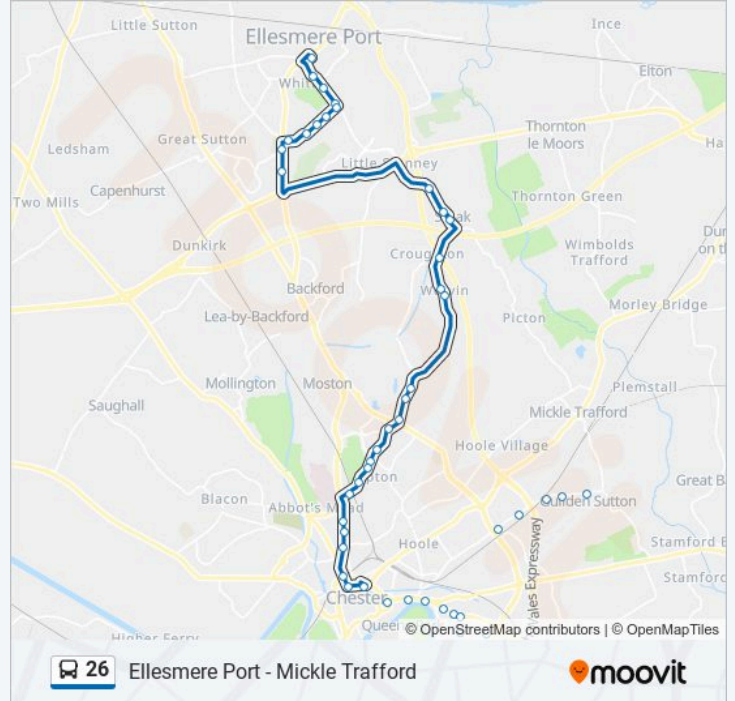

### Direction: Ellesmere Port

46 stops

[VIEW LINE SCHEDULE](#)

- Oaklands
- Bellevue Lane
- Holly House
- Moorcroft Crescent
- Hare Lane
- Belgrave Road
- Heather Court
- The Peacock
- Shops
- Ingham Close
- St Paul's Church
- Health Centre
- The Bars (Stop L)
- Bus Interchange
- Bus Interchange
- Bull & Stirrup (Stop V)
- Northgate Church
- Dawson Drive

### 26 bus Info

**Direction:** Ellesmere Port

**Stops:** 46

**Trip Duration:** 55 min

**Line Summary:**

Waterloo Road

Abbot's Drive

Railway Station

Ellesmere Port Bus Interchange Stand A (Stand A)

**Direction: Guilden Sutton**

50 stops

[VIEW LINE SCHEDULE](#)

Ellesmere Port Bus Interchange Stand D (Stand D)

**26 bus Time Schedule**

Guilden Sutton Route Timetable:

Mill Close

Egerton Drive

Railway Station

The Mill PH

Abbot's Drive

Waterloo Road

Abbot's Grange

Tudor Place