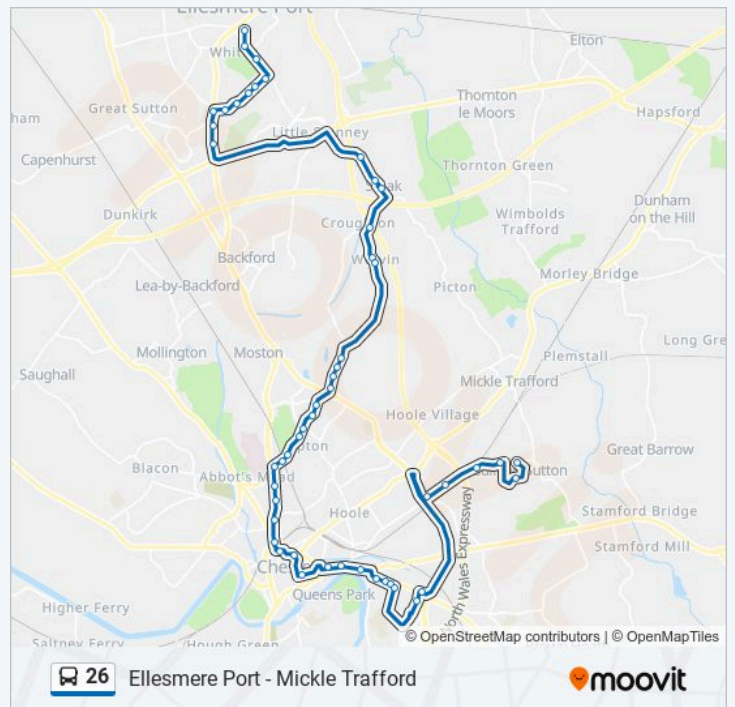

### Direction: Ellesmere Port

46 stops

[VIEW LINE SCHEDULE](#)

- Oaklands
- Bellevue Lane
- Holly House
- Moorcroft Crescent
- Hare Lane
- Belgrave Road
- Heather Court
- The Peacock
- Shops
- Ingham Close
- St Paul's Church
- Health Centre
- The Bars (Stop L)
- Bus Interchange
- Bus Interchange
- Bull & Stirrup (Stop V)
- Northgate Church
- Dawson Drive

Mill Close

Egerton Drive

Railway Station

The Mill PH

Abbot's Drive

Waterloo Road

Abbot's Grange

Tudor Place

Delamere Street (Stop 3)

Tuesday	08:45 - 16:40
Wednesday	08:45 - 16:40
Thursday	08:45 - 16:40
Friday	08:45 - 16:40
Saturday	08:45 - 16:40

### 26 bus Info

**Direction:** Guilden Sutton

**Stops:** 50

**Trip Duration:** 57 min

**Line Summary:**

Bus Interchange

Foregate Street Stop AA (Stop Aa)

Steam Mill Street