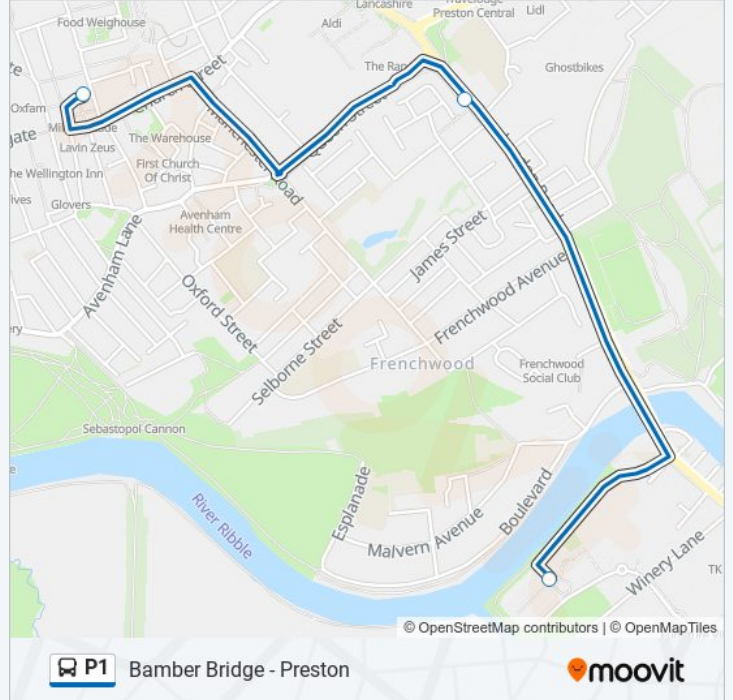

Bamber Bridge - Preston

Get The App

The P1 bus line (Bamber Bridge - Preston) has 2 routes. For regular weekdays, their operation hours are:

(1) Preston City Centre: 07:00 - 19:22(2) Walton-Le-Dale: 07:07 - 19:30

Use the Moovit App to find the closest P1 bus station near you and find out when is the next P1 bus arriving.

Direction: Preston City Centre

3 stops

[VIEW LINE SCHEDULE](#)

Park And Ride

Queen Street

Jacson St (Stand P)

P1 bus Info

Direction: Preston City Centre

Stops: 3

Trip Duration: 7 min

Line Summary:

Direction: Walton-Le-Dale

3 stops

[VIEW LINE SCHEDULE](#)

Jacson St (Stand P)

Queen Street

Park And Ride

P1 bus Time Schedule

Walton-Le-Dale Route Timetable:

Sunday	Not Operational
Monday	07:07 - 19:30
Tuesday	07:07 - 19:30
Wednesday	07:07 - 19:30
Thursday	07:07 - 19:30
Friday	07:07 - 19:30
Saturday	07:07 - 19:30