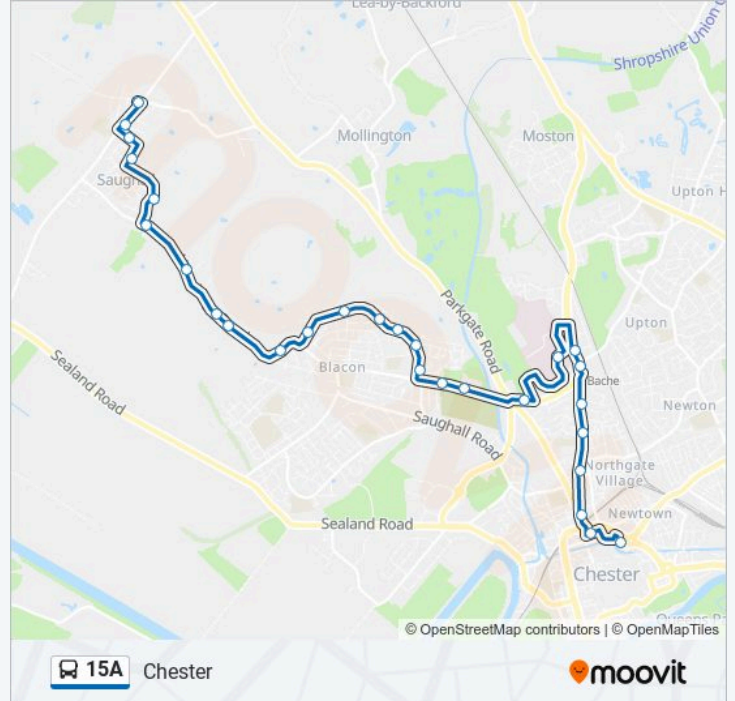

Direction: Chester

28 stops

[VIEW LINE SCHEDULE](#)

- Lodge Lane Terminus
- All Saints' Church
- Saughall Hey
- The Ridings
- The Ridings
- The Ridings
- Aspen Grove
- Egerton Arms PH
- Wash Hall
- Willow Drive
- Palatine Close
- Playground
- Browning Close
- Griffin Close
- Donne Place
- Wordsworth Crescent
- Ludlow Road
- Police Headquarters
- The Little Owl
- Main Entrance
- Countess Hospital

Direction: Chester

Stops: 28

Trip Duration: 25 min

Line Summary:

The Mill PH

Abbot's Drive

Waterloo Road

Abbot's Grange

Tudor Place

Delamere Street (Stop 3)

Bus Interchange

Direction: Saughall

29 stops

[VIEW LINE SCHEDULE](#)

Bus Interchange

Bull & Stirrup (Stop V)

Northgate Church

Dawson Drive

Waterloo Road

Abbot's Drive

Countess Hospital

Countess Roundabout

Maternity Wing

Main Entrance