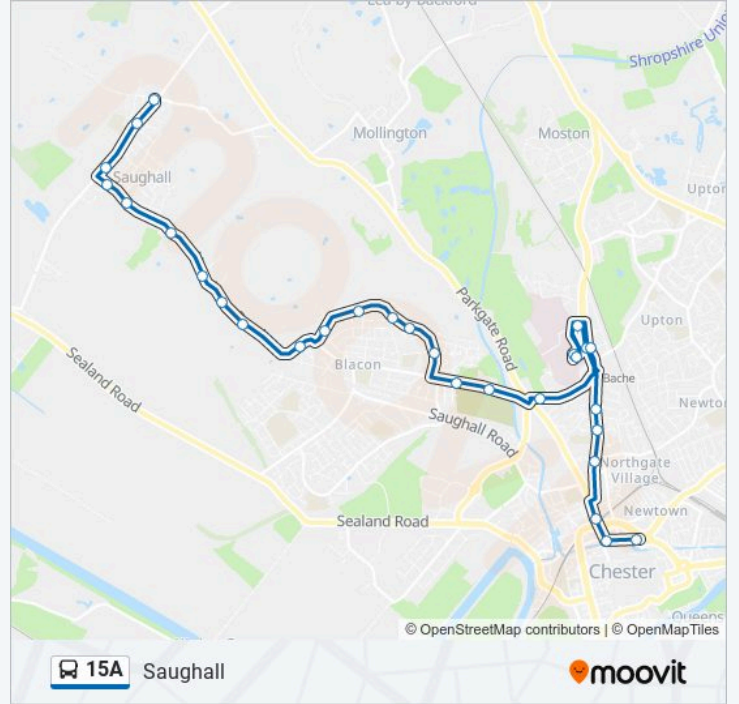

Direction: Chester

28 stops

[VIEW LINE SCHEDULE](#)

- Lodge Lane Terminus
- All Saints' Church
- Saughall Hey
- The Ridings
- The Ridings
- The Ridings
- Aspen Grove
- Egerton Arms PH
- Wash Hall
- Willow Drive
- Palatine Close
- Playground
- Browning Close
- Griffin Close
- Donne Place
- Wordsworth Crescent
- Ludlow Road
- Police Headquarters
- The Little Owl
- Main Entrance
- Countess Hospital

Direction: Chester

Stops: 28

Trip Duration: 25 min

Line Summary:

The Mill PH

Abbot's Drive

Waterloo Road

Abbot's Grange

Northgate Church

Dawson Drive

Waterloo Road

Abbot's Drive

Countess Hospital

Countess Roundabout

Maternity Wing

Main Entrance

15A bus Info

Direction: Saughall

Stops: 29

Trip Duration: 25 min

Line Summary:

Tudor Green
Willow Drive
Wash Hall
Egerton Arms PH
Aspen Grove
The Peg
Meadows Lane
Fox Lea
Aldersley Close
All Saints' Church
Lodge Lane Terminus