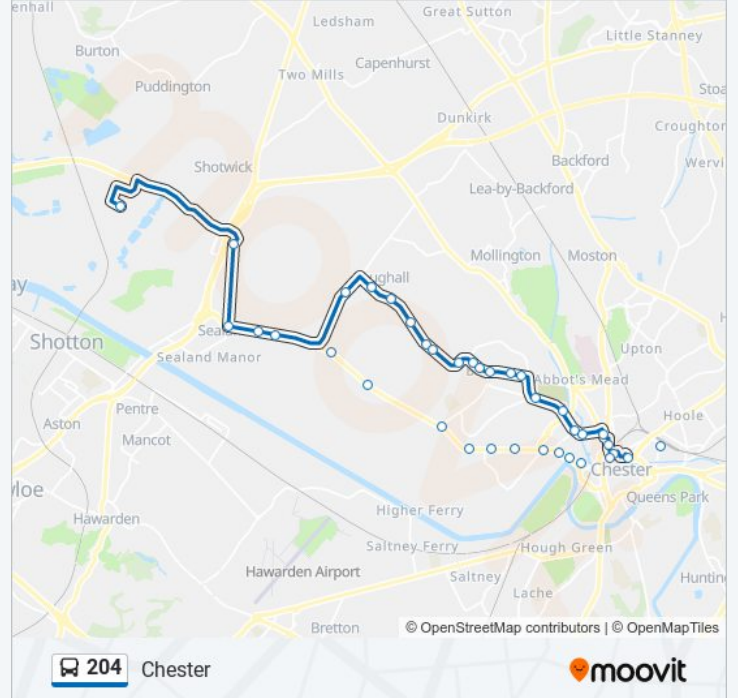

**Direction: Chester**

26 stops

[VIEW LINE SCHEDULE](#)

Tenth Avenue

Green Lane East

Manor Road Turn

Home Farm

Brooklyn Farm

**204 bus Info**

**Direction:** Chester

**Stops:** 26

**Trip Duration:** 28 min

**Line Summary:**

Tudor Place

Delamere Street (Stop 3)

Bus Interchange

Railway Station

### Direction: Garden City

29 stops

[VIEW LINE SCHEDULE](#)

Railway Station

Hoole Way (Stop R)

Bus Interchange

Bull & Stirrup (Stop V)

Northgate Church