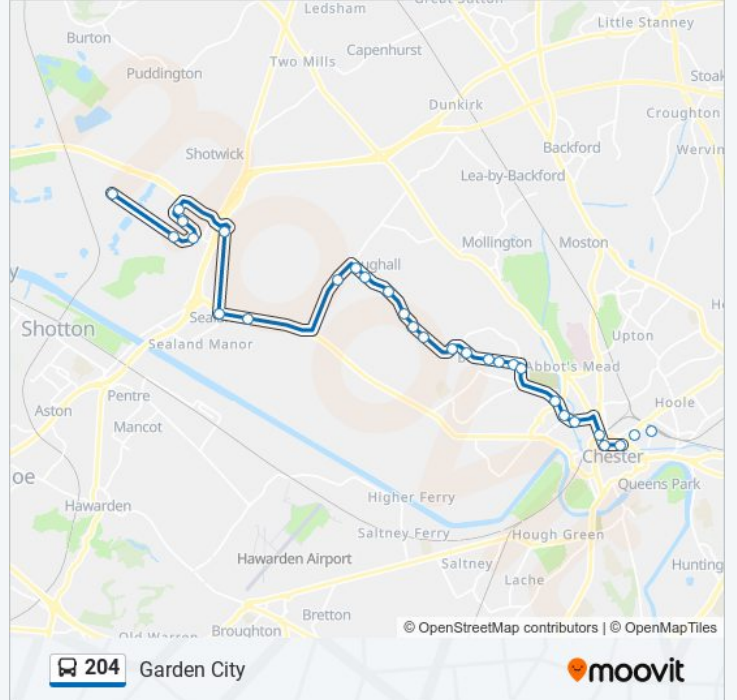

Meadows Lane

Fox Lea

Cartref

Home Farm

Manor Road Turn

Green Lane East

Parkway

Gdc Building

Manetti

Newtech Square

Tenth Avenue

204 bus time schedules and route maps are available in an offline PDF at moovitapp.com. Use the Moovit App to see live bus times, train schedule or subway schedule, and step-by-step directions for all public transit in North West.

© 2024 Moovit - All Rights Reserved