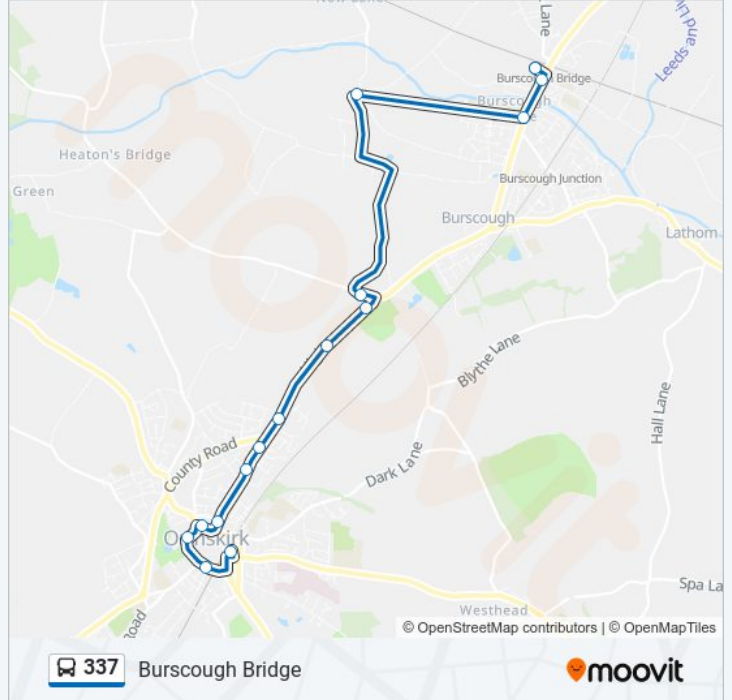

Direction: Burscough Bridge

15 stops

[VIEW LINE SCHEDULE](#)

Ormskirk
Aughton Street
Vicarage Walk
Derby St West
Library
Hattersley Court
Grove Park
High Grove Park
Merridale Villas
Pippin Street
Ringtail Retail Park
Higgins Lane
Stanley Club
Burscough Bridge
Tesco

337 bus Info

Direction: Burscough Bridge

Stops: 15

Trip Duration: 18 min

Line Summary:

Direction: Chorley Town Centre

75 stops

[VIEW LINE SCHEDULE](#)

- Ormskirk
- Aughton Street
- Vicarage Walk
- Derby St West
- Library
- Hattersley Court
- Grove Park
- High Grove Park
- Merridale Villas
- Pippin Street
- Ringtail Retail Park
- Higgins Lane
- Stanley Club
- Burscough Bridge
- Tesco
- Burscough Bridge
- Stanley Club
- Lathom Close

337 bus Info

Direction: Chorley Town Centre

Stops: 75

Trip Duration: 84 min

Line Summary:

Towngate
Lawrence Lane
Institute
Park Street
Church
Whalley Road
The Warings
Park Hall Entrance
Services West
Services East
Hinds Head
Charter Lane
Leeson Avenue
Dog And Partridge
Church Lane
Plymouth Cottages
Nightingale Way
Burghwood Way
Ackhurst Road
Lancashire College
Parklands Hs
Woodville Road
Booths
Chorley