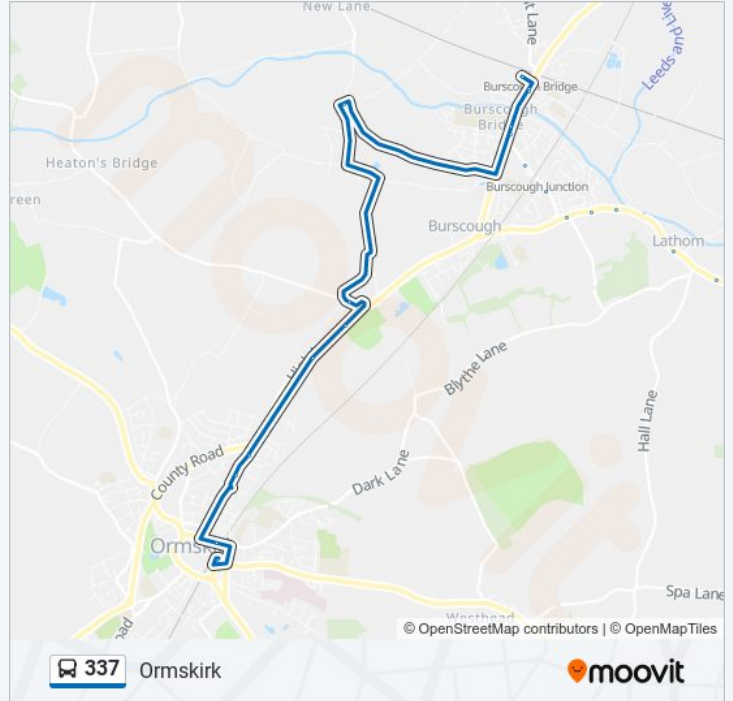

Direction: Burscough Bridge

15 stops

[VIEW LINE SCHEDULE](#)

Ormskirk
Aughton Street
Vicarage Walk
Derby St West
Library
Hattersley Court
Grove Park
High Grove Park
Merridale Villas
Pippin Street
Ringtail Retail Park
Higgins Lane
Stanley Club
Burscough Bridge
Tesco

- Ormskirk
- Aughton Street
- Vicarage Walk
- Derby St West
- Library
- Hattersley Court
- Grove Park
- High Grove Park
- Merridale Villas
- Pippin Street
- Ringtail Retail Park
- Higgins Lane
- Stanley Club
- Burscough Bridge
- Tesco
- Burscough Bridge
- Stanley Club
- Lathom Close

- Ackhurst Road
- Burghwood Way
- Nightingale Way
- Butterworth Brow
- Plymouth Cottages
- Church Lane
- Dog & Partridge
- Leeson Avenue
- Charter Lane
- Hinds Head
- Services East
- Services West
- Park Hall Entrance
- The Warings
- Whalley Road
- Old Mill
- Enfield Close
- Institute
- Doctors Lane
- Towngate
- Tincklers Lane
- St Marys Church
- Lydiate Farm
- New Lane
- Ulnes Walton Lane
- Garden Centre
- The Mill Hotel
- Moor Road
- Railway Station
- School Close
- Croston Park
- Nook Lane
- Post Office

337 bus Info

Direction: Ormskirk

Stops: 72

Trip Duration: 84 min

Line Summary:

New Street

Four Lane Ends

Eagle And Child