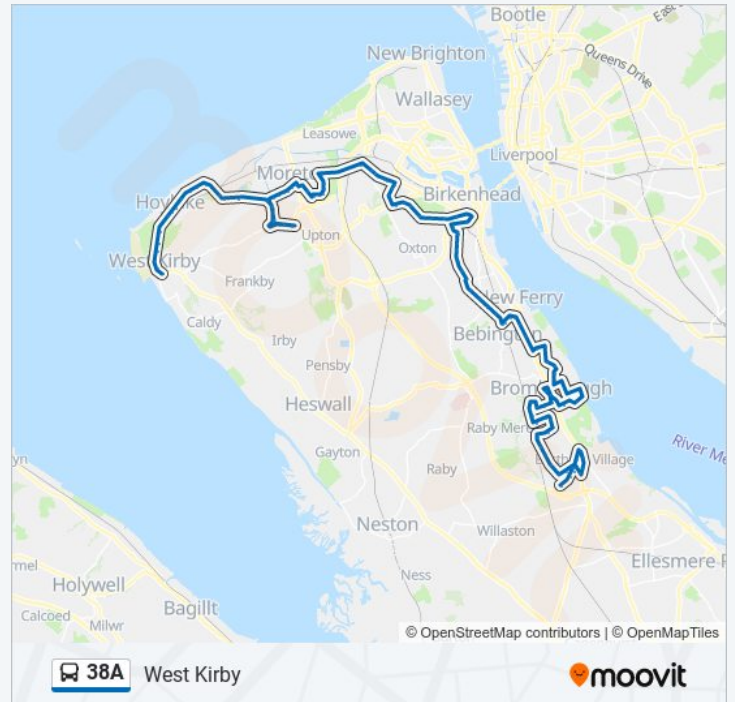

Ludlow Grove

The Cross

Mark Rake

Croft Avenue

Hardknott Road

Pilgrims

Bromborough Retail Park

Croft Retail Park

Terminus Road

Thursday	18:46 - 21:47
Friday	18:46 - 21:47
Saturday	18:36 - 21:42

### 38A bus Info

**Direction:** West Kirby

**Stops:** 115

**Trip Duration:** 113 min

**Line Summary:**

Eastern Avenue

Bromborough Pool Village

New Chester Road

Shore Drive

Willowbank Road

Circular Drive

Boundary Road

Brook Street

Bebington Station (Stop A)

College Drive

Town Lane