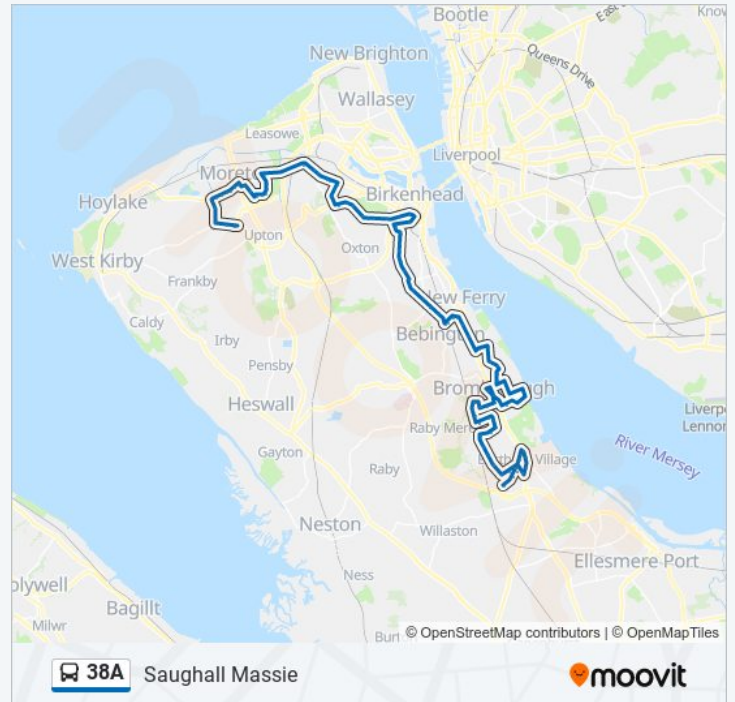

Thursday	22:30
Friday	22:30
Saturday	22:22

### 38A bus Info

**Direction:** Saughall Massie

**Stops:** 95

**Trip Duration:** 94 min

**Line Summary:**

Eastern Avenue

Bromborough Pool Village

New Chester Road

Shore Drive

Willowbank Road

Circular Drive

Boundary Road

Brook Street

Bebington Station (Stop A)

College Drive

Town Lane