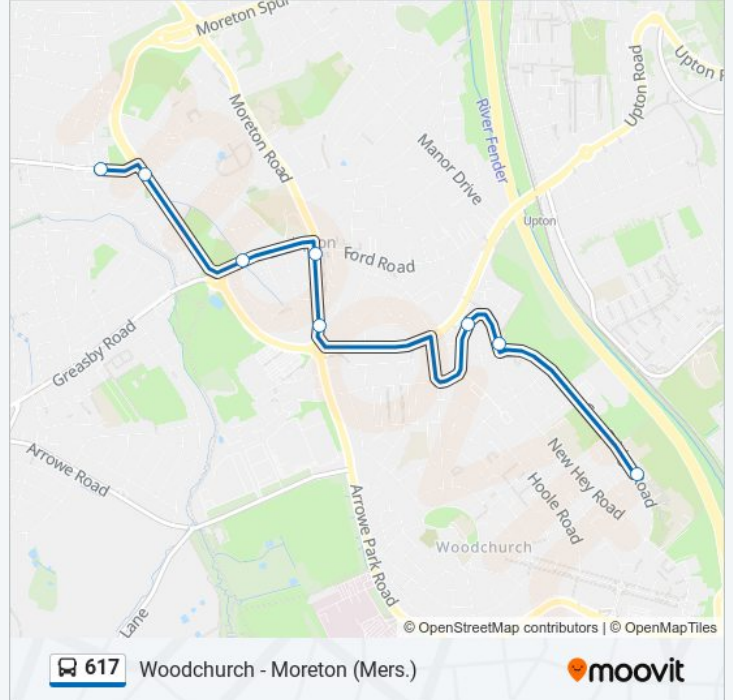

Direction: Saughall Massie

15 stops

[VIEW LINE SCHEDULE](#)

Woodchurch High School
Carr Bridge Road
Home Farm Road
New Hey Road
Robin Way
Commonfield Road
Arrowe Park Hospital
Pool Lane
Arrowe Brook Road
Leeswood Road
Greystoke Close
Newton Way
Frankby Grove
Saughall Massie Road
Brookside Crescent

Stops: 15

Trip Duration: 23 min

Line Summary:

Direction: Woodchurch

8 stops

[VIEW LINE SCHEDULE](#)

- Brookside Crescent
- Saughall Massie Road
- Welton Avenue
- Ford Road
- Sullivan Avenue
- Camden Mews
- Carr Bridge Road
- Woodchurch High School

617 bus Time Schedule

Woodchurch Route Timetable:

Sunday	Not Operational
Monday	08:17
Tuesday	08:17
Wednesday	08:17
Thursday	08:17
Friday	08:17
Saturday	Not Operational

617 bus Info

Direction: Woodchurch

Stops: 8

Trip Duration: 17 min

Line Summary:

617 bus time schedules and route maps are available in an offline PDF at moovitapp.com. Use the [Moovit App](#) to see live bus times, train schedule or subway schedule, and step-by-step directions for all public transit in North West.