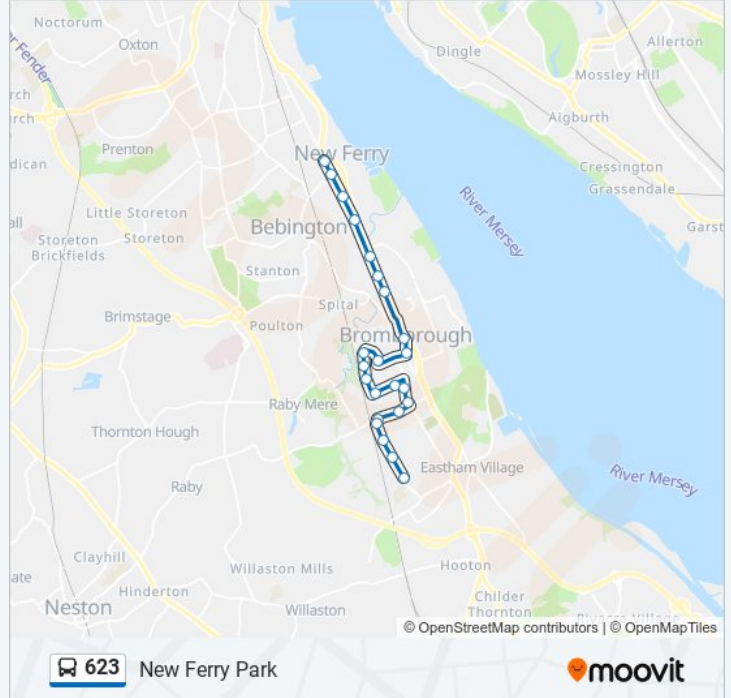

Direction: New Ferry Park

23 stops

[VIEW LINE SCHEDULE](#)

- Sutherland Drive
- Gorsefield Avenue
- Appleby Grove
- Bromborough Station (Stop D)
- Bromborough Station (Stop C)
- Brancote Gardens
- Allport Road
- Meadowside Road
- Hawthorn Lane
- Dawpool Drive
- The Avenue
- Bromborough Rake Station (Stop A)
- Belmont Avenue
- Palatine Road
- The Cross
- Stanhope Drive
- Mill Road
- Hesketh Way
- Port Causeway
- Shore Drive
- Willowbank Road
- Legh Road

Stops: 23

Trip Duration: 17 min

Line Summary:

New Ferry Park

Direction: Plymyard

23 stops

[VIEW LINE SCHEDULE](#)

Earl Street

Beaconsfield Road

Portbury Close

Shore Drive

Pool Lane

Port Causeway

Brotherton Park

Stanhope Drive

The Cross

Stops: 23

Trip Duration: 37 min

Line Summary:

Carlett Boulevard
Adaston Avenue
Mill Park Drive
Glenburn Avenue
Eastham Rake

623 bus time schedules and route maps are available in an offline PDF at moovitapp.com. Use the [Moovit App](#) to see live bus times, train schedule or subway schedule, and step-by-step directions for all public transit in North West.