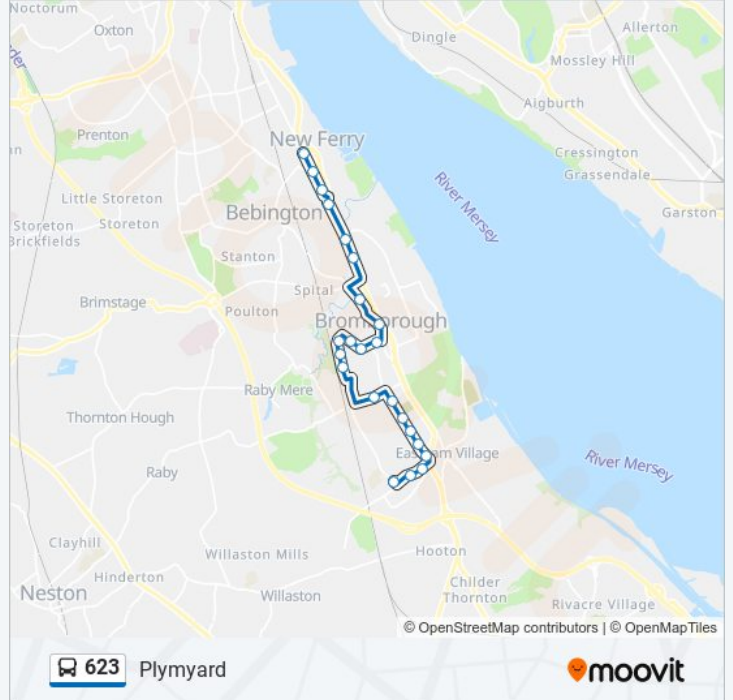

Direction: New Ferry Park

23 stops

[VIEW LINE SCHEDULE](#)

- Sutherland Drive
- Gorsefield Avenue
- Appleby Grove
- Bromborough Station (Stop D)
- Bromborough Station (Stop C)
- Brancote Gardens
- Allport Road
- Meadowside Road
- Hawthorn Lane
- Dawpool Drive
- The Avenue
- Bromborough Rake Station (Stop A)
- Belmont Avenue
- Palatine Road
- The Cross
- Stanhope Drive
- Mill Road
- Hesketh Way
- Port Causeway
- Shore Drive
- Willowbank Road
- Legh Road

Beaconsfield Road

Portbury Close

Shore Drive

Pool Lane

Port Causeway

Brotherton Park

Stanhope Drive

The Cross

Harrison Close

623 bus Time Schedule

Plymyard Route Timetable:

Sunday	Not Operational
Monday	07:52
Tuesday	07:52
Wednesday	07:52
Thursday	07:52
Friday	07:52
Saturday	Not Operational

623 bus Info

Direction: Plymyard

Stops: 23

Trip Duration: 37 min

Line Summary:

Carlett Boulevard
Adaston Avenue
Mill Park Drive
Glenburn Avenue
Eastham Rake

623 bus time schedules and route maps are available in an offline PDF at moovitapp.com. Use the [Moovit App](#) to see live bus times, train schedule or subway schedule, and step-by-step directions for all public transit in North West.