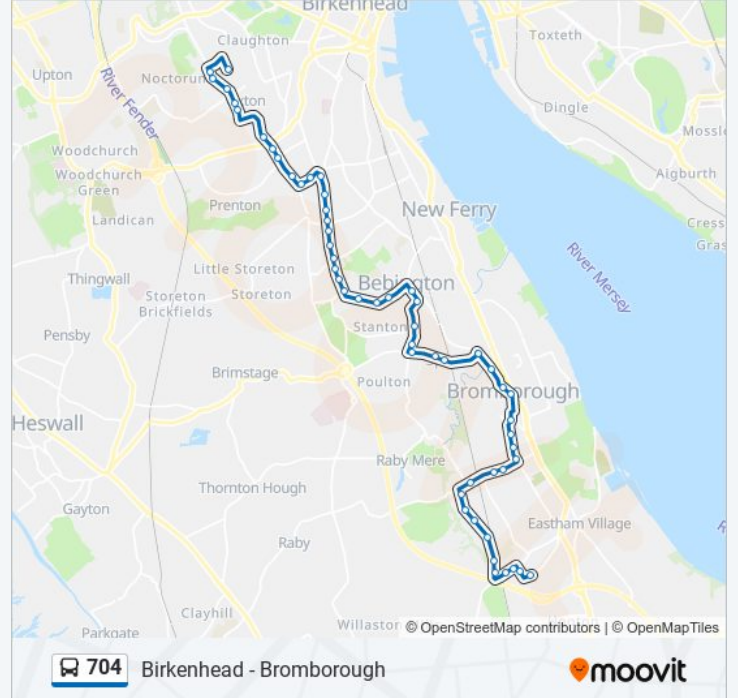

Brackenwood Junior School

Cross Lane

Pulford Road

Civic Way

The Wiend

Quarry Road East

Parkfield Road

Church Road

Cypress Croft

Spital Station (Stop B)

Bromborough Road

Brotherton Park

Croft Avenue East

Stanhope Drive

The Cross

Acre Lane

Neville Road

Allport Road

Brancote Gardens

Westminster Drive

Bromborough Station (Stop A)

Birkdale Avenue

Fairhaven Drive

Brookhurst Road

Turriff Drive

Duncansby Drive

Scafell Close

Eastham Rake Station (Stop A)

Mill Park Drive

Hatton Avenue

Clifton Avenue