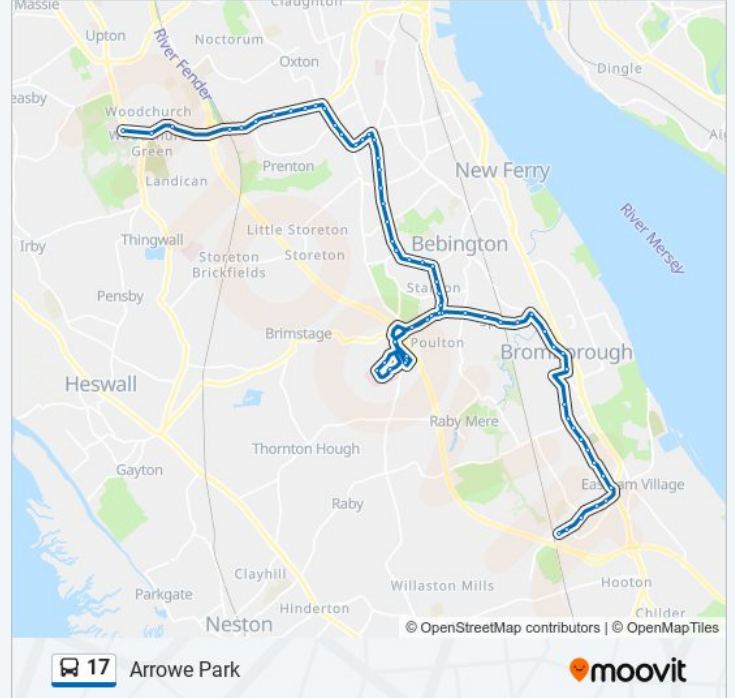

Beechway

Old Clatterbridge Road

M53

Mount Road

Clatterbridge Hospital (Stop A)

Clatterbridge Hosp Outpatients (Stop B)

Cancer Centre (Stop C)

Springview (Stop D)

Brimstage Road

Needwood Drive

Beechway

Cross Lane

Stanton Road

Langdale Road

Wirral Grammar School

Wirral Grammar School For Girls

Brackenwood Junior School

Brackenwood Road

Waterfield Close

Village Road

Bentfield Gardens

Broadway

Regents Way

Brimstage Avenue

The Wiend

Cheviot Road

Mendip Road

Brecon Road

Mendip Road

Acrefield Road

Woodchurch Lane

Elm Road North

Cambridge Road