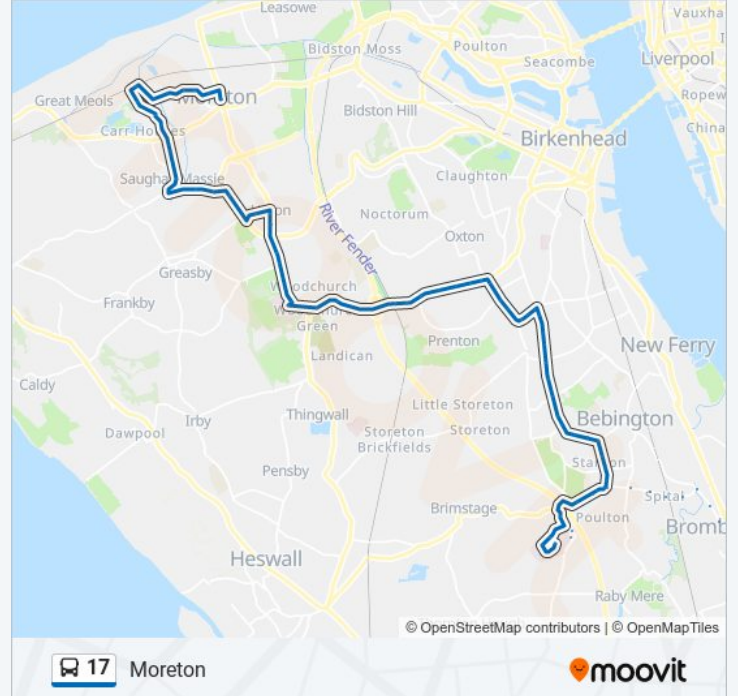

Fairhaven Drive

Brookhurst Road

Turriff Drive

Duncansby Drive

Scafell Close

Eastham Rake Station (Stop A)

Direction: Moreton

85 stops

Line Summary:

The Cross

Mark Rake

Croft Avenue

Brotherton Park

Bromborough Road

Oakridge Road

Spital Station (Stop A)

Wirral Grammar School

Wirral Grammar School For Girls

Brackenwood Junior School

Brackenwood Road

Waterfield Close

Village Road

Bentfield Gardens

Broadway

Regents Way

Brimstage Avenue

The Wiend

Cheviot Road

Mendip Road

Brecon Road

Mendip Road

Acrefield Road