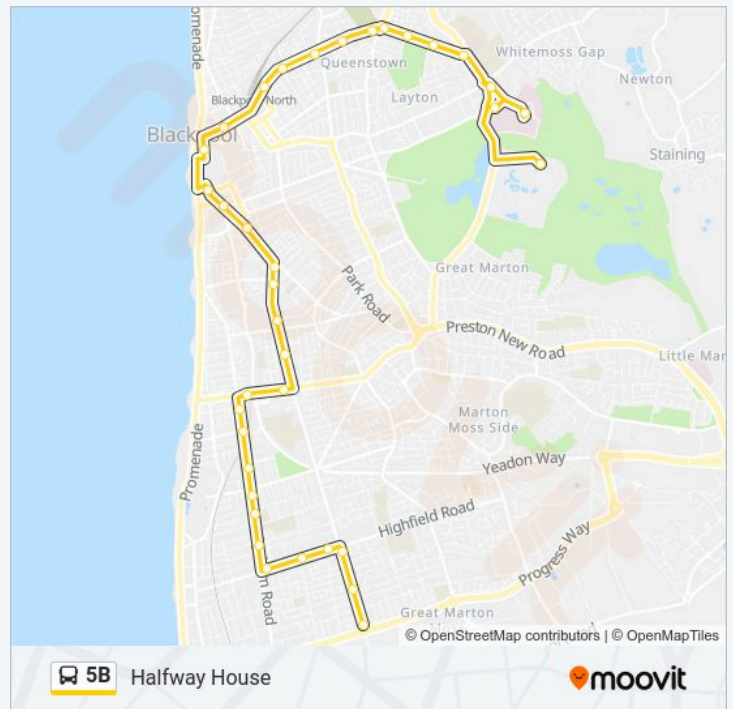

5B bus Info

Direction: Blackpool Zoo

Stops: 41

Trip Duration: 62 min

Line Summary:

- Bloomfield Road
- Rigby Road
- Princess Street
- Chapel Street
- New Bonny Street
- Promenade (Stop 4)
- Corporation Street Co3
- Talbot Road
- Buchanan Street
- Spencer Court
- Devonshire Road
- Layton Square
- Layton Square
- Kingscote Drive
- Torsway Avenue
- St Walburgas Road
- Regency Lodge
- Hospital Entrance (Stand A)
- Victoria Hospital
- Zoo Entrance

Direction: Halfway House

36 stops

[VIEW LINE SCHEDULE](#)

- Zoo Entrance
- Regency Lodge
- Hospital Entrance (Stand A)
- Victoria Hospital
- St Walburgas Road
- Torsway Avenue
- Kingscote Drive
- Layton Square
- Layton Square

5B bus Info

Direction: Halfway House
Stops: 36

Rossall Road

Devonshire Road

Greenhill

Buchanan Street

Abingdon Street

Market Street (Stop Ma2)

Abbey Road

Knightsbridge Avenue

Highfield Road

Stadium Avenue

Halfway House

Trip Duration: 58 min

Line Summary:

5B bus time schedules and route maps are available in an offline PDF at moovitapp.com. Use the Moovit App to see live bus times, train schedule or subway schedule, and step-by-step directions for all public transit in North West.