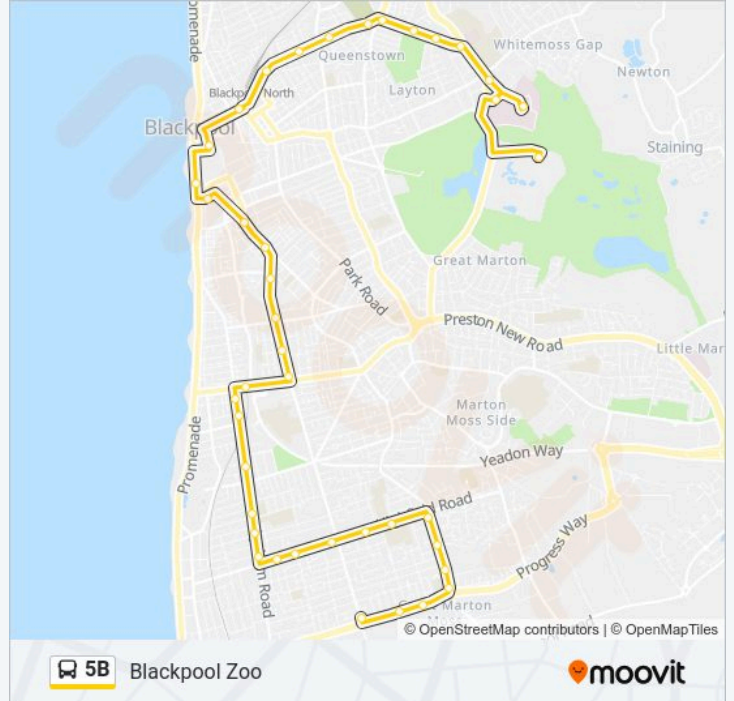

Direction: Blackpool Zoo

41 stops

[VIEW LINE SCHEDULE](#)

- Halfway House
- Westby Avenue
- Sycamore Industrial Estate
- Squires Gate Lane
- Our Lady Church
- Hampshire Place
- Highfield Hotel
- Highfield High School
- Acre Gate
- Knightsbridge Avenue
- Abbey Road
- Orchard Avenue
- Farmers Arms
- Horncliffe Road
- Kenilwoth Gardens
- Thames Road
- Station Road
- Lido Pool
- Royal Oak
- Waterloo Hotel
- Baron Road

5B bus Info

Direction: Blackpool Zoo

Stops: 41

Trip Duration: 62 min

Line Summary:

- Bloomfield Road
- Rigby Road
- Princess Street
- Chapel Street
- New Bonny Street
- Promenade (Stop 4)
- Corporation Street Co3
- Talbot Road
- Buchanan Street
- Spencer Court
- Devonshire Road
- Layton Square
- Layton Square
- Kingscote Drive
- Torsway Avenue
- St Walburgas Road
- Regency Lodge
- Hospital Entrance (Stand A)
- Victoria Hospital
- Zoo Entrance

Direction: Halfway House

36 stops

[VIEW LINE SCHEDULE](#)

- Zoo Entrance
- Regency Lodge
- Hospital Entrance (Stand A)
- Victoria Hospital
- St Walburgas Road
- Torsway Avenue
- Kingscote Drive
- Layton Square
- Layton Square

5B bus Info

Direction: Halfway House
Stops: 36

Rossall Road

Devonshire Road

Greenhill

Buchanan Street

Abingdon Street

Market Street (Stop Ma2)