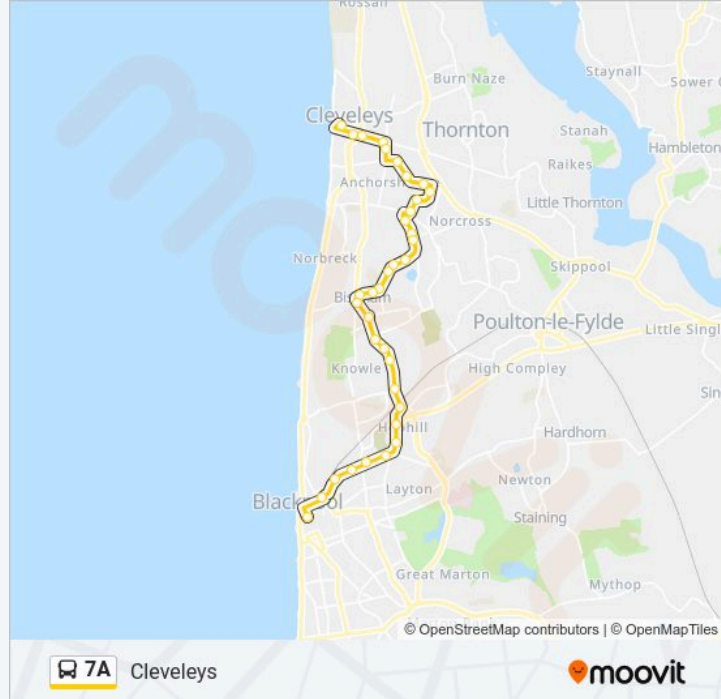

Bispham Village

Ingthorpe Avenue

Crofton Avenue

Fairfax Avenue

Glenfield Avenue

Ashfield House

Blackpool And Fylde College

Whiteholme Road

Halford Place

Melbourne Avenue

Epsom Road

Grassington Place

Swan Drive

Duck Pond

Neville Avenue

Meadowcroft Avenue

Victoria Hotel

Victoria Square (Stop C)

Nutter Road (Stop E)

Cleveleys

7A bus time schedules and route maps are available in an offline PDF at moovitapp.com. Use the Moovit App to see live bus times, train schedule or subway schedule, and step-by-step directions for all public transit in North West.

© 2024 Moovit - All Rights Reserved