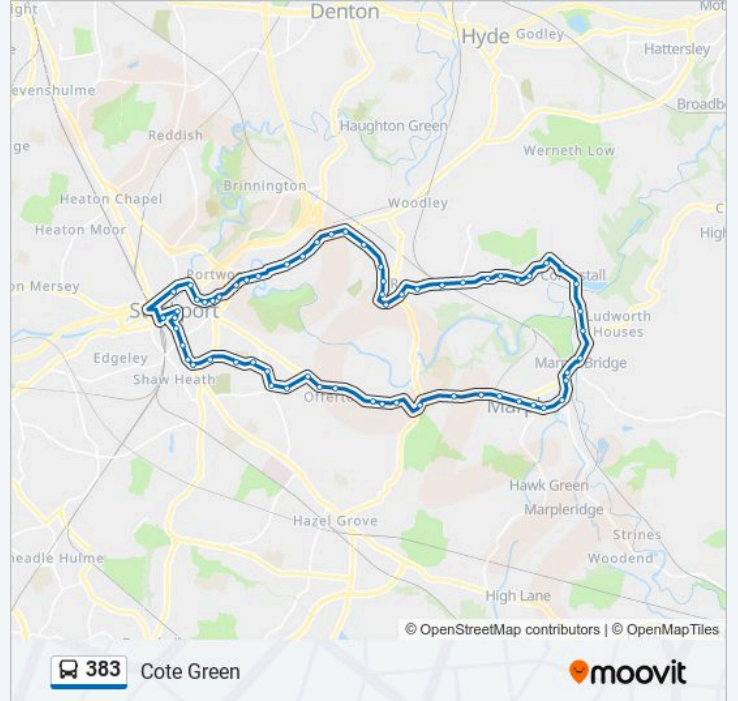

## 383 bus Time Schedule

Cote Green Route Timetable:

Sunday	09:00 - 23:00
Monday	05:25 - 22:45
Tuesday	05:25 - 22:45
Wednesday	05:25 - 22:45
Thursday	05:25 - 22:45
Friday	05:25 - 22:45
Saturday	06:15 - 22:45

## 383 bus Info

**Direction:** Cote Green

**Stops:** 62

**Trip Duration:** 66 min

**Line Summary:**

Rose Hill Station  
The Drive (Stop A)  
Bowden Lane  
Marple Swimming Pool  
Navigation (Stop A)  
St Martins Road  
Brabyns Brow  
Marple Station (Stop A)  
Marple Bridge  
Windsor Castle  
Northumberland Arms  
Compstall Village  
Rydeacre  
Corcoran Drive  
Waterloo Road  
Cherry Tree Lane  
Birchvale Drive  
Sandy Lane  
Romiley Station (Stop B)  
Duke Of York  
Hatherlow  
The Ridgeway  
Werneth School  
Highfield Avenue  
Bents Avenue  
The Queens  
Lower Bents Lane (Stop A)  
Morrisons  
Travellers Call  
Stockport Road West  
Bredbury Bar  
Vernon Park

New Zealand Road

Midway Tavern

Carlton Crescent

Stanley Street

Aldi

Newbridge Lane

Gt Portwood St

Little Egerton Street (Stop Vv)