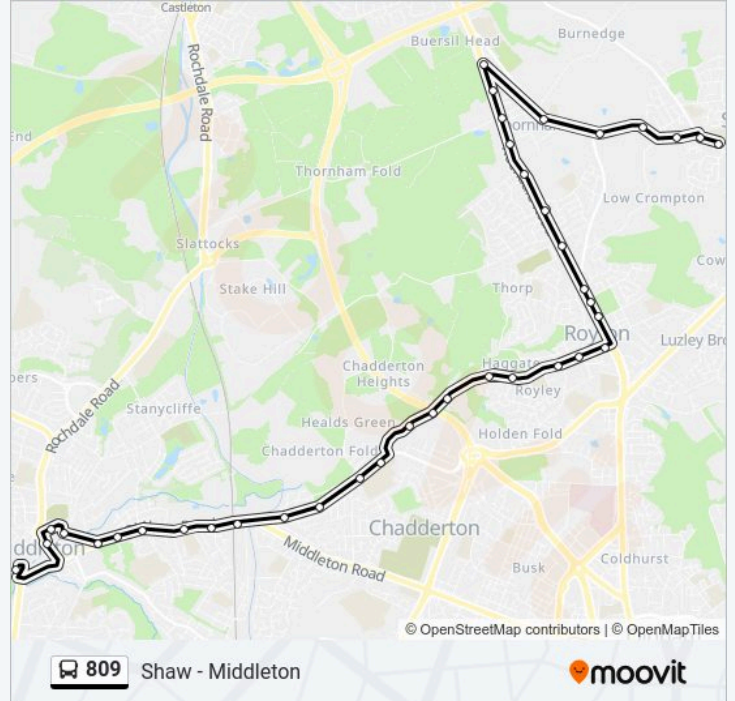

Dogford Road

Park Lane

Radcliffe Street (Stop A)

High Street (Stop D)

Chapel Croft

Holden Fold Lane

Lea View

Stottfield

Bridleway

Cinder Hill Lane

Irk Bridge

St Matthew's Primary School

Chadderton Hall Park

Bowling Green

Kenilworth Avenue

Mills Hill Station (Stop A)

Baytree Lane

Vitafoam

Kenyon Lane

Hare & Hounds

Vale Street

Spring Vale

Townley Street

Middleton Arena

Middleton

809 time schedules and route maps are available in an offline PDF at moovitapp.com. Use the Moovit App to see live bus times, train schedule or subway schedule, and step-by-step directions for all public transit in North West.

© 2024 Moovit - All Rights Reserved