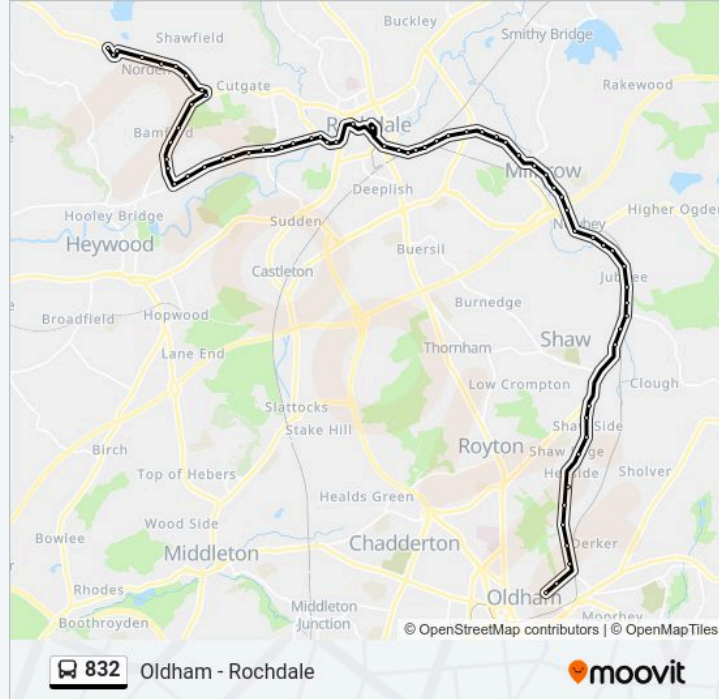

Stops: 68

Trip Duration: 71 min

Line Summary:

Fieldhead Avenue

Rochdale Cemetery

Half Acre Drive

Claremont Road

Oakenrod Hill

Mellor Street

College Road

Dane Street

Norman Road

The Esplanade

Rochdale Interchange

Oldham Road

Chichester Street

Willows Lane (Stop E)

Moorhouse Fold

Tim Bobbin (Stop C)

Station Road (Stop B)

Milnrow Shopping Precinct

Sheriff Street

Milnrow Memorial Park

Bentfield Crescent

Newhey Terminus (Stop E)

Rivermead

Whitefield Crescent

Jubilee Crossing

Milnrow Road

Dunwood Park Courts

Buckstones Road

Bridge Street