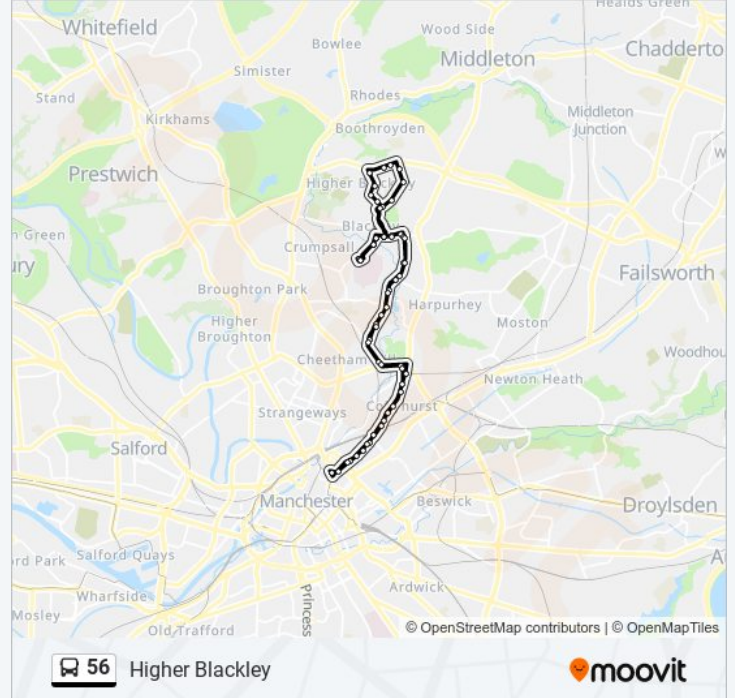

Direction: Higher Blackley

61 stops

[VIEW LINE SCHEDULE](#)

- Shudehill Interchange
- Hanover Street (Stop Nm)
- Marshall Street
- Clive Street
- Peary Street
- Livesey Street
- Osborne Street
- Whitley Road
- Paget Street
- Rochdale Road (Stop D)
- Wythburn Avenue
- Raja Close
- Amwell Street
- Chataway Road
- Etherstone Street
- Factory Lane
- Andrew Road
- Westgate Avenue
- Lion Street
- Pike Fold Primary School
- Chapel Lane
- Crumpsall Vale

Wavertree Road

Carley Grove

Wroxham Road

Bank House Road

Chapel Lane

Crumpsall Vale

North Manchester General Hospital (Stop C)

North Manchester General Hospital (Stop A)

Amwell Street

Raja Close

Wythburn Avenue

Rochdale Road (Stop A)

Queens Road (Stop F)

Paget Street

Whitley Road

Osborne Street

Peary Street

Clive Street

Marshall Street

Shudehill Interchange

56 bus time schedules and route maps are available in an offline PDF at moovitapp.com. Use the [Moovit App](#) to see live bus times, train schedule or subway schedule, and step-by-step directions for all public transit in North West.