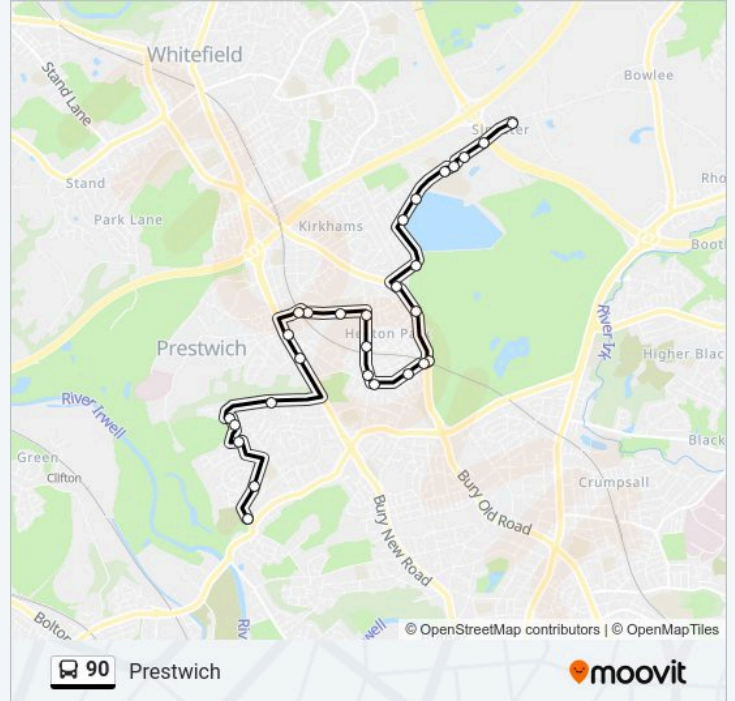

90 bus Info

Direction: Rainsough Brow

Stops: 28

Trip Duration: 29 min

Line Summary:

Heys Road

Fairfax Road

Longfield Centre (Stop B)

Red Lion

St Ann's Road

Shelley Road

Scott Road

Lowther Road

Butterstile Lane

Butterstile Close

Direction: Simister

19 stops

[VIEW LINE SCHEDULE](#)

Longfield Centre (Stop D)

Fairfax Road

Heys Road

Heys Road

Heaton Street

Rectory Lane

Beaufort Street

Heaton Park Metrolink (Stop A)

Kenyon Lane

Orange Hill Road

Bury Old Road

Roseland Drive

Ferndene Road

Thornley Road