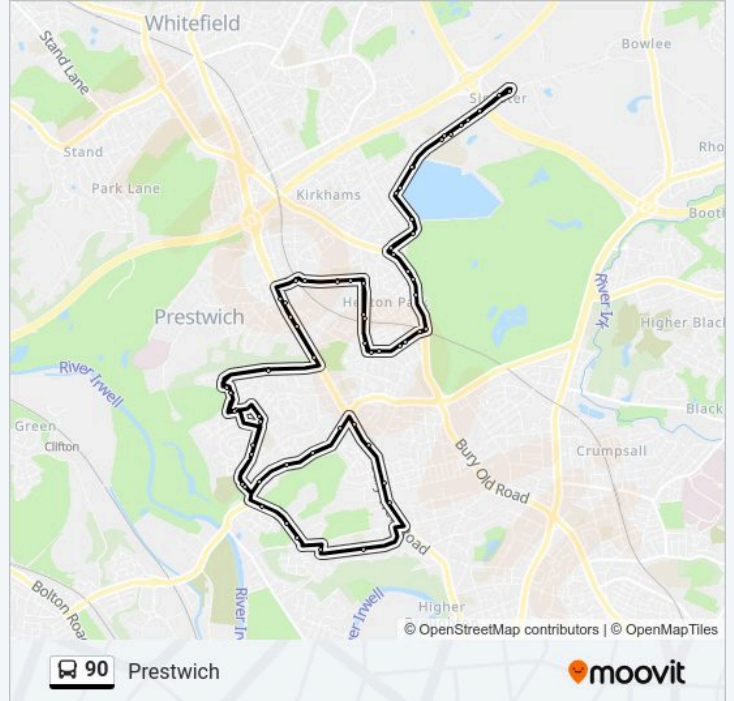

Direction: Kersal
 70 stops
[VIEW LINE SCHEDULE](#)

- Farmers Arms
- M60 Simister
- Corday Lane
- Parrenthorn Road
- Thornley Road
- Ferndene Road
- Heaton Park
- St Margaret's Cross
- Orange Hill Road
- Heaton Park Metrolink (Stop C)
- Heaton Park Metrolink (Stop B)
- Beaufort Street
- Heywood Road
- Rectory Lane
- Heaton Street
- Heys Road
- Heys Road
- Heys Road
- Fairfax Road
- Longfield Centre (Stop B)
- Red Lion

90 bus Info
Direction: Kersal
Stops: 70
Trip Duration: 54 min
Line Summary:

St Ann's Road
Shelley Road
Scott Road
Lowther Road
Butterstile Lane
Butterstile Close
Links View
Spring Vale
Beckley Avenue
Butt Hill Road
Woodhill Drive
Crescent Avenue
King's Road
Mayfield Road
Nevile Road
Nevile Road
Moor Lane
Myrtle Bank
Chapel Road
Butterstile Close
Butterstile Lane
Sandy Lane
Sandy Meade
Carlford Grove
Scott Road
Shelley Road
St Ann's Road
St Mary's Park
Red Lion
Longfield Centre (Stop D)
Fairfax Road
Heys Road

Heys Road

Heaton Street

Rectory Lane

Beaufort Street

Heaton Park Metrolink (Stop A)

Kenyon Lane

Orange Hill Road

Bury Old Road