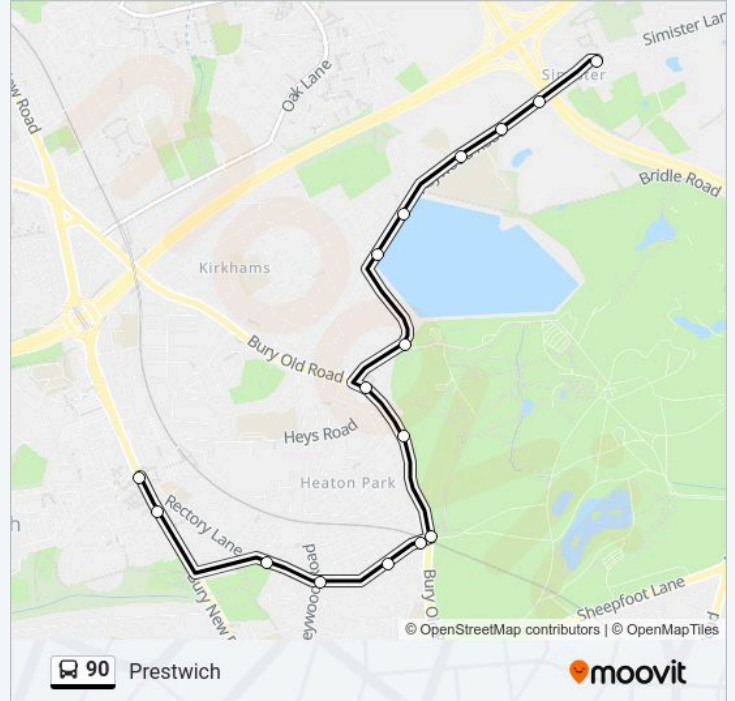

Heys Road

Heaton Street

Rectory Lane

Beaufort Street

Heaton Park Metrolink (Stop A)

Kenyon Lane

Orange Hill Road

Bury Old Road

Thornley Road

Ferndene Road

Heaton Park

St Margaret's Cross

Orange Hill Road

Heaton Park Metrolink (Stop C)

Heaton Park Metrolink (Stop B)

Beaufort Street

Trip Duration: 20 min

Line Summary:

Heywood Road

St Mary's Road

Red Lion

Longfield Centre (Stop D)

Direction: Rainsough Brow

28 stops

Heaton Park

St Margaret's Cross

Orange Hill Road

Heaton Park Metrolink (Stop C)

Heaton Park Metrolink (Stop B)

Beaufort Street

Heywood Road

Rectory Lane