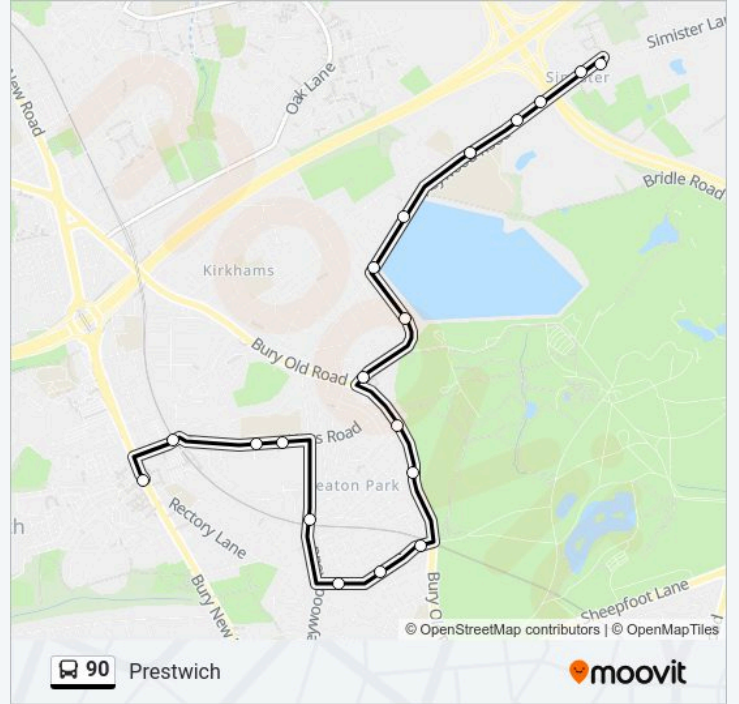

90 bus time schedules and route maps are available in an offline PDF at moovitapp.com. Use the Moovit App to see live bus times, train schedule or subway schedule, and step-by-step directions for all public transit in North West.