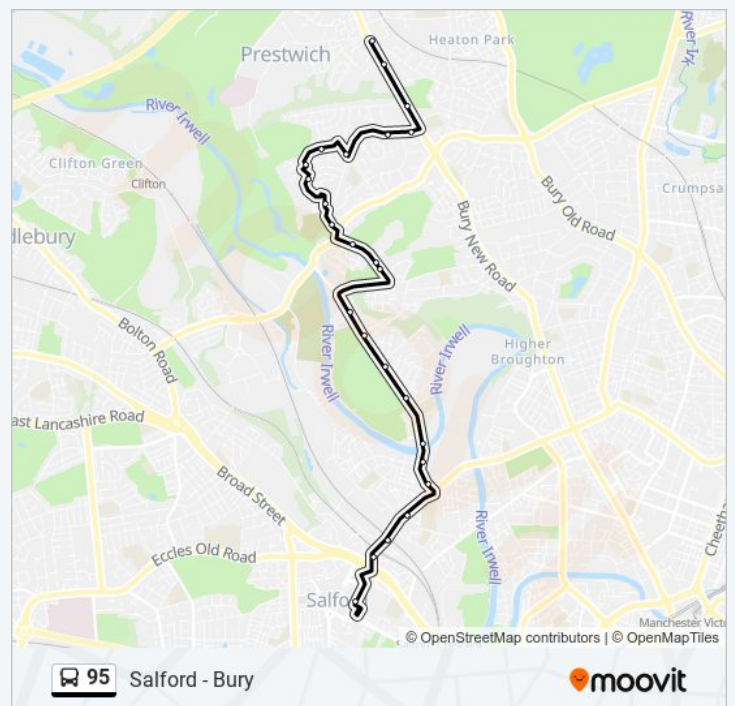

Stanhope Avenue

Willow Road

Clyde Avenue (Stop A)

Sefton Street (Stop E)

Pinfold Lane

Hamilton Road (Stop D)

Whitefield Interchange (Stop A)

Morrisons (Stop G)

Lune Drive

Egremont Close

Mather Avenue

Whitefield Interchange (Stop A)

Whitefield Metrolink (Stop C)

Hamilton Road

95 bus Time Schedule

Pendleton Route Timetable:

Sunday	09:37 - 21:38
Monday	05:15 - 21:45
Tuesday	05:15 - 21:45
Wednesday	05:15 - 21:45
Thursday	05:15 - 21:45
Friday	05:15 - 21:45
Saturday	07:18 - 21:38

95 bus Info

Direction: Pendleton

Stops: 57

Trip Duration: 54 min

Line Summary:

Pinfold Lane
Sefton Street
Besses Junction (Stop D)
Clyde Avenue (Stop B)
Stanhope Avenue
Longfield Centre (Stop B)
Red Lion
St Mary's Park
Shrewsbury Road
Prestwich Hills
Sandy Meade
Carlford Grove
Carr Avenue
Webster Grove
Butterstile Lane
Butterstile Close
Chapel Road
Myrtle Bank
Moor Lane
Gargrave Street
Oaklands Road
South Radford Street
Post Office
Racecourse Hotel
Blossom Way
Romney Street
Langley Road South
Cobden Street
Pendleton Church (Stop T)
Salford Shopping Centre (Stop C)