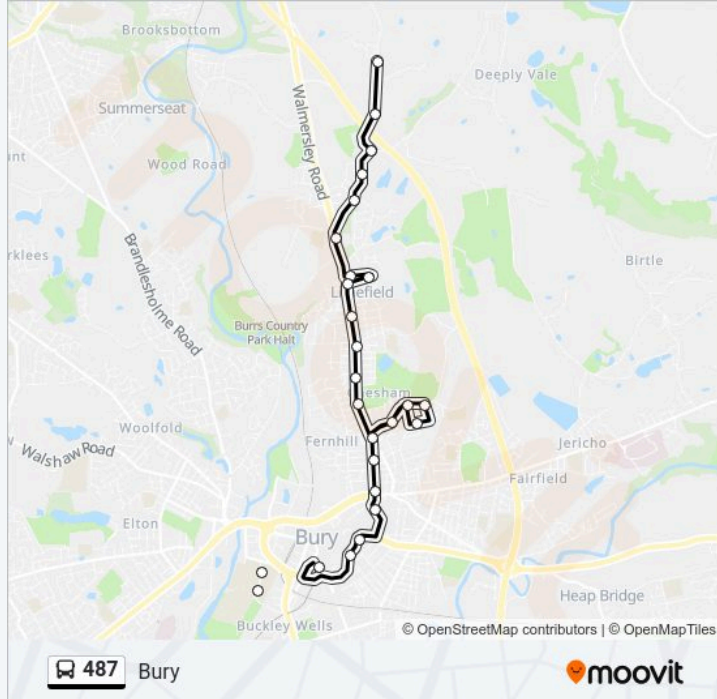

Direction: Bury

26 stops

[VIEW LINE SCHEDULE](#)

Mount Pleasant
Longcroft Cottages
Bentley Lane
Ribble Drive
Mill Road
Walmersley Post Office
Limefield Brow
Threshfield Close
Limefield Brow
Wolstenholme Avenue
Mosley Avenue
The Drive
Argyle Street
Hudcar Lane
Chesham Road
Haslam Street
Brookshaw Street
Russell Street
Cateaton Street
Fox Street
Moorgate Primary Care Centre (Stop Uu)

Direction: Bury

Stops: 26

Trip Duration: 28 min

Line Summary:

The Rock (Stop Bb)

Bury Market (Stop Dd)

Bury Interchange

Bury Grammar School

St Gabriel's Rc High School

Direction: Nangreaves

29 stops

[VIEW LINE SCHEDULE](#)

St Gabriel's Rc High School

Bury Grammar School

Tenterden Street (Stop Pp)

Bury Interchange

Bury Market (Stop Ff)

The Rock (Stop Aa)

Moorgate Primary Care Centre

Fox Street

Cateaton Street

Hudcar Lane

Chesham Road

Haslam Street