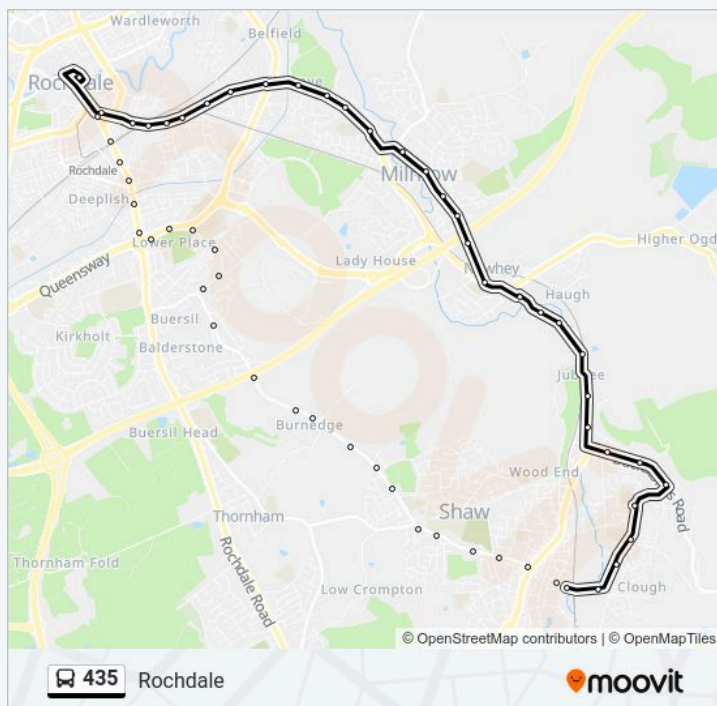

Direction: Shaw
 59 stops
[VIEW LINE SCHEDULE](#)

- Rochdale Interchange
- Oldham Road
- Chichester Street
- Moss Street
- Stamford Street
- James Butterworth Street (Stop B)
- Rosefield Crescent (Stop A)
- Palatine Street
- Newbold Street
- Hartley Street
- Crown & Shuttle (Stop D)
- Willows Lane (Stop E)
- Moorhouse Fold
- Tim Bobbin (Stop C)
- Station Road (Stop B)
- Milnrow Shopping Precinct
- Sheriff Street
- Milnrow Memorial Park
- Bentfield Crescent
- Newhey Terminus (Stop E)
- Rivermead

435 Time Schedule

Shaw Route Timetable:

Sunday	09:07 - 22:07
Monday	06:11 - 22:07
Tuesday	06:11 - 22:07
Wednesday	06:11 - 22:07
Thursday	06:11 - 22:07
Friday	06:11 - 22:07
Saturday	07:11 - 22:07

435 Info

Direction: Shaw

Stops: 59

Trip Duration: 43 min

Line Summary:

Whitefield Crescent

Jubilee Crossing

Milnrow Road

Dunwood Park Courts

George Street

Cliff Hill Road

Hillside Avenue

Buckstones Terminus

Grains Road

Leisure Centre

Cheetham Street

Shaw & Crompton Metrolink (Stop F)