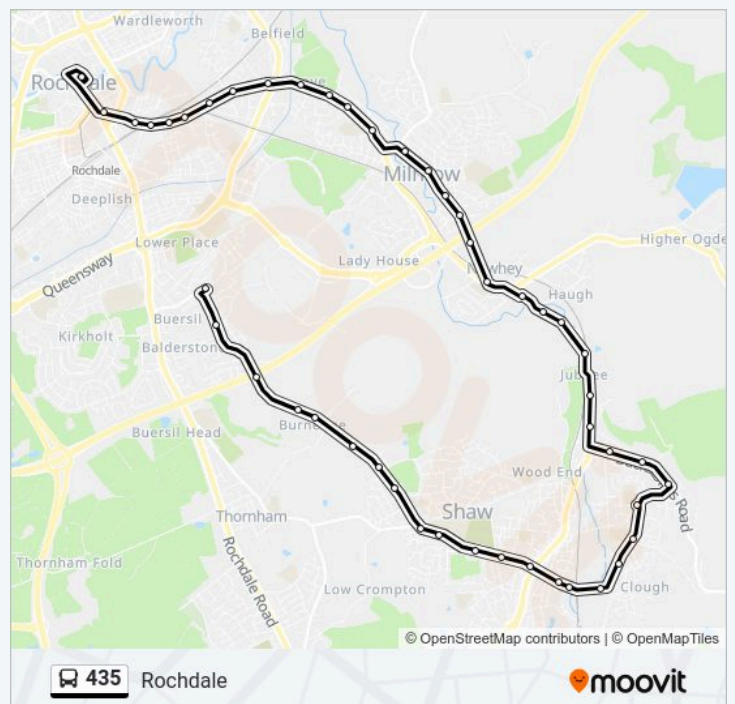

Willows Lane (Stop E)

Moorhouse Fold

Tim Bobbin (Stop C)

Station Road (Stop B)

Milnrow Shopping Precinct

Sheriff Street

Milnrow Memorial Park

Bentfield Crescent

Newhey Terminus (Stop E)

Rivermead

Whitefield Crescent

Jubilee Crossing

435 Time Schedule

Turf Hill Route Timetable:

Sunday	Not Operational
Monday	14:11
Tuesday	14:11
Wednesday	14:11
Thursday	14:11
Friday	14:11
Saturday	Not Operational

435 Info

Direction: Turf Hill

Stops: 47

Trip Duration: 33 min

Line Summary:

Milnrow Road

Dunwood Park Courts

George Street

Cliff Hill Road

Hillside Avenue

Buckstones Terminus

Grains Road

Leisure Centre

Cheetham Street

Shaw & Crompton Metrolink (Stop F)

Duke Street