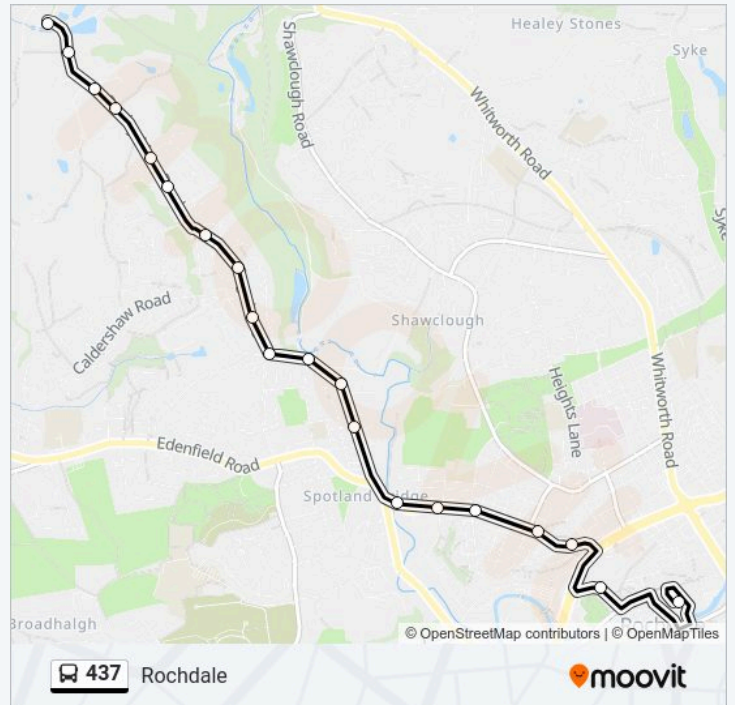

Direction: Rochdale

20 stops

[VIEW LINE SCHEDULE](#)

- Lane Head Terminus
- Smallshaw Road
- Fairview
- Rooley Moor Road
- Elm Park Way
- Stonehill Road
- Daniel Fold
- Wycherley Road
- Ings Avenue
- Ings Lane
- Woodland Road
- Spotland Methodist Church
- Blenheim Street
- Spotland Bridge
- Primrose Street
- Chaseley Road
- Sheriff Street
- Holland Street
- The Esplanade
- Rochdale Interchange

437 Time Schedule

Rochdale Route Timetable:

Sunday	Not Operational
Monday	08:24
Tuesday	08:24
Wednesday	08:24
Thursday	08:24
Friday	08:24
Saturday	Not Operational

437 Info

Direction: Rochdale

Stops: 20

Trip Duration: 17 min

Line Summary:

437 time schedules and route maps are available in an offline PDF at moovitapp.com. Use the Moovit App to see live bus times, train schedule or subway schedule, and step-by-step directions for all public transit in North West.