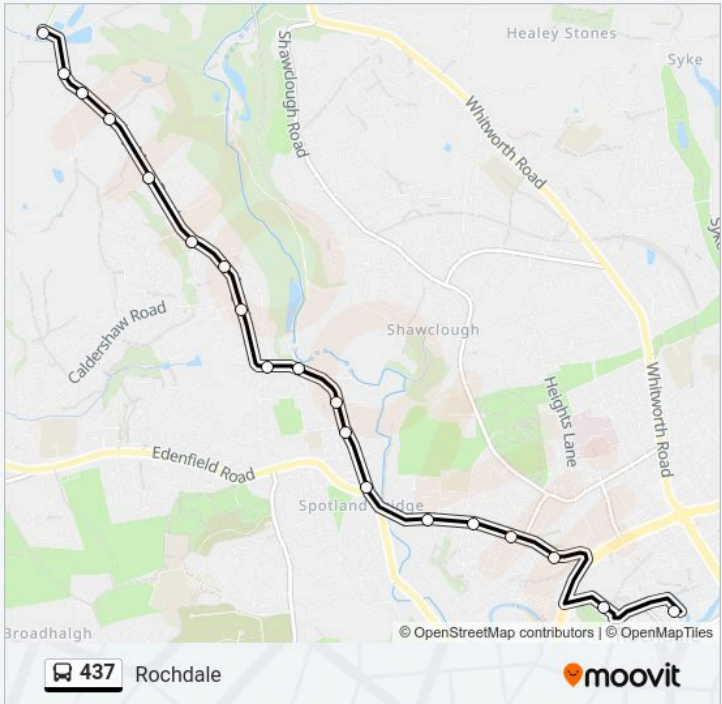

Rochdale

Get The App

The 437 line (Rochdale) has 2 routes. For regular weekdays, their operation hours are:

(1) Catley Lane Head: 14:19(2) Rochdale: 08:24

Use the Moovit App to find the closest 437 station near you and find out when is the next 437 arriving.

Direction: Catley Lane Head
 19 stops
[VIEW LINE SCHEDULE](#)

- Rochdale Interchange
- The Esplanade
- Holland Street
- Sheriff Street
- Chaseley Road
- Primrose Street
- Spotland Bridge
- Blenheim Street
- Spotland Methodist Church
- Woodland Road
- Ings Lane
- Ings Avenue
- Wycherley Road
- Daniel Fold
- Elm Park Way
- Rooley Moor Road
- Fairview
- Smallshaw Road
- Lane Head Terminus

Direction: Rochdale

20 stops

[VIEW LINE SCHEDULE](#)

- Lane Head Terminus
- Smallshaw Road
- Fairview
- Rooley Moor Road
- Elm Park Way
- Stonehill Road
- Daniel Fold
- Wycherley Road
- Ings Avenue
- Ings Lane
- Woodland Road
- Spotland Methodist Church
- Blenheim Street
- Spotland Bridge
- Primrose Street
- Chaseley Road
- Sheriff Street
- Holland Street
- The Esplanade
- Rochdale Interchange

437 Time Schedule

Rochdale Route Timetable:

Sunday	Not Operational
Monday	08:24
Tuesday	08:24
Wednesday	08:24
Thursday	08:24
Friday	08:24
Saturday	Not Operational

437 Info

Direction: Rochdale

Stops: 20

Trip Duration: 17 min