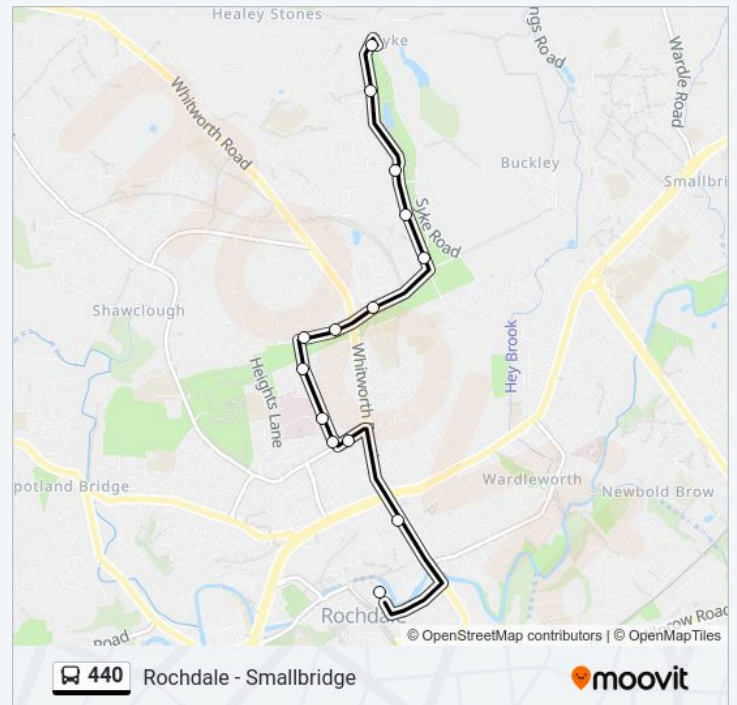

Direction: Rochdale
 12 stops
[VIEW LINE SCHEDULE](#)

- Syke Methodist Church
- Wood Hey Grove
- Norton Road
- Leyton Street
- Isabella Street
- Joy Street
- Ashmount Drive
- Cronkeyshaw Road
- Rochdale Infirmary (Stop A)
- Stott Street (Stop H)
- Robert Street
- Rochdale Interchange

440 Info
Direction: Rochdale
Stops: 12
Trip Duration: 13 min
Line Summary:

Direction: Syke

14 stops

[VIEW LINE SCHEDULE](#)

Rochdale Interchange
Robert Street
Whitehall Street (Stop J)
Howard Street
Rochdale Infirmary (Stop B)
Cronkeyshaw Road
Further Heights Road
Ashmount Drive
Joy Street
Isabella Street
Leyton Street
Norton Road
Wood Hey Grove
Syke Methodist Church

440 Time Schedule

Syke Route Timetable:

| | |
|-----------|---------------|
| Sunday | 10:40 - 21:40 |
| Monday | 06:33 - 22:40 |
| Tuesday | 06:33 - 22:40 |
| Wednesday | 06:33 - 22:40 |
| Thursday | 06:33 - 22:40 |
| Friday | 06:33 - 22:40 |
| Saturday | 07:42 - 22:40 |

440 Info

Direction: Syke

Stops: 14

Trip Duration: 10 min

Line Summary:

440 time schedules and route maps are available in an offline PDF at moovitapp.com. Use the Moovit App to see live bus times, train schedule or subway schedule, and step-by-step directions for all public transit in North West.