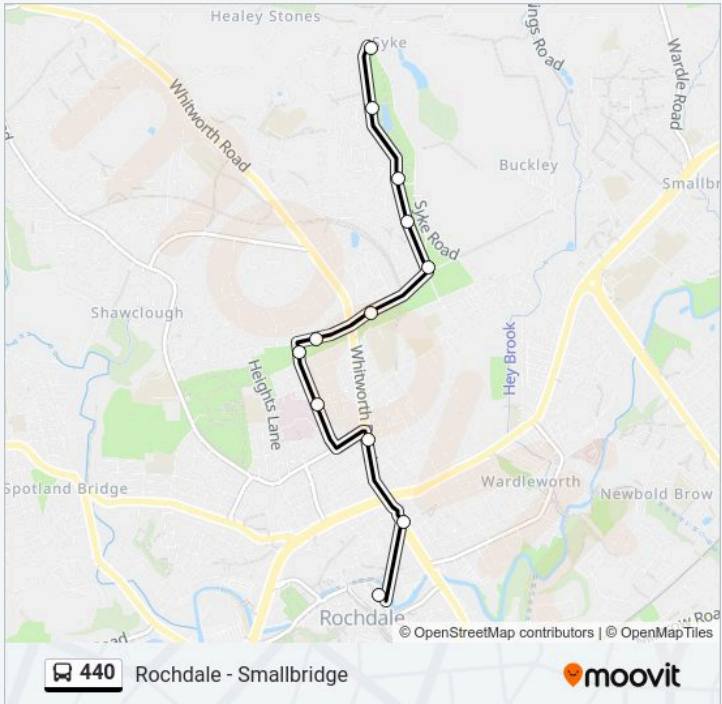

Rochdale - Smallbridge

Get The App

The 440 line (Rochdale - Smallbridge) has 2 routes. For regular weekdays, their operation hours are:
 (1) Rochdale: 06:43 - 21:51 (2) Syke: 06:33 - 22:40
 Use the Moovit App to find the closest 440 station near you and find out when is the next 440 arriving.

Direction: Rochdale
 12 stops
[VIEW LINE SCHEDULE](#)

- Syke Methodist Church
- Wood Hey Grove
- Norton Road
- Leyton Street
- Isabella Street
- Joy Street
- Ashmount Drive
- Cronkeyshaw Road
- Rochdale Infirmary (Stop A)
- Stott Street (Stop H)
- Robert Street
- Rochdale Interchange

440 Time Schedule
 Rochdale Route Timetable:

| | |
|-----------|---------------|
| Sunday | 10:51 - 21:51 |
| Monday | 06:43 - 21:51 |
| Tuesday | 06:43 - 21:51 |
| Wednesday | 06:43 - 21:51 |
| Thursday | 06:43 - 21:51 |
| Friday | 06:43 - 21:51 |
| Saturday | 07:53 - 21:51 |

440 Info
Direction: Rochdale
Stops: 12
Trip Duration: 13 min
Line Summary:

Direction: Syke

14 stops

[VIEW LINE SCHEDULE](#)

Rochdale Interchange
Robert Street
Whitehall Street (Stop J)
Howard Street
Rochdale Infirmary (Stop B)
Cronkeyshaw Road
Further Heights Road
Ashmount Drive
Joy Street
Isabella Street
Leyton Street
Norton Road
Wood Hey Grove
Syke Methodist Church