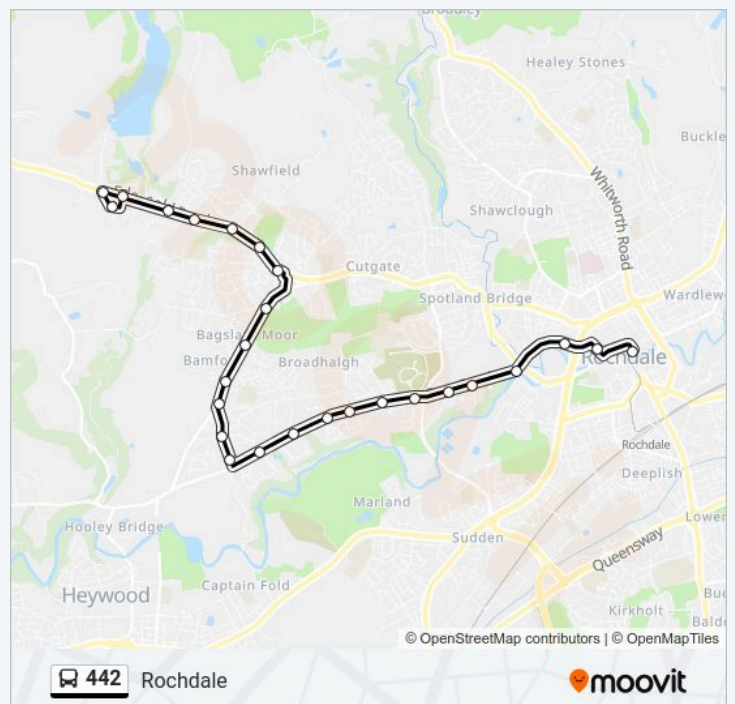

**Direction: Norden**

26 stops

[VIEW LINE SCHEDULE](#)

- Rochdale Interchange
- The Esplanade
- Hopwood Hall College
- Mellor Street
- Oakenrod Hill
- Claremont Road
- Rochdale Cemetery
- Fieldhead Avenue
- Woodlands Avenue
- Broadhalgh Road
- Meadowcroft Lane
- Wood Top Avenue
- Arnside Drive
- Bamford Post Office
- War Office Road
- Belgium Street
- Springbank Lane
- Clay Lane
- Moorland Avenue
- Elmsfield Avenue
- Shawfield Lane

**442 Time Schedule**

Norden Route Timetable:

Sunday	10:11 - 22:11
Monday	06:59 - 22:11
Tuesday	06:59 - 22:11
Wednesday	06:59 - 22:11
Thursday	06:59 - 22:11
Friday	06:59 - 22:11
Saturday	07:17 - 22:11

**442 Info**

**Direction:** Norden

**Stops:** 26

**Trip Duration:** 18 min

**Line Summary:**

Norden Village  
Hutchinson Road  
White Lion  
Norden Close  
Edenfield Road

**Direction: Rochdale**

26 stops

[VIEW LINE SCHEDULE](#)

**442 Time Schedule**

Rochdale Route Timetable:

Sunday	09:29 - 22:29
Monday	07:21 - 22:29
Tuesday	07:21 - 22:29
Wednesday	07:21 - 22:29
Thursday	07:21 - 22:29
Friday	07:21 - 22:29
Saturday	07:17 - 22:29