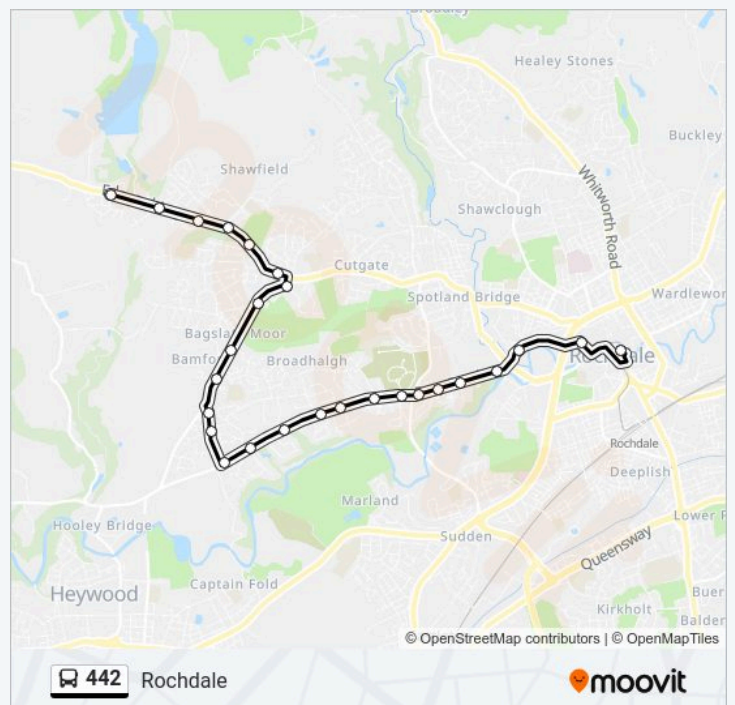

**Direction: Norden**

26 stops

[VIEW LINE SCHEDULE](#)

- Rochdale Interchange
- The Esplanade
- Hopwood Hall College
- Mellor Street
- Oakenrod Hill
- Claremont Road
- Rochdale Cemetery
- Fieldhead Avenue
- Woodlands Avenue
- Broadhalgh Road
- Meadowcroft Lane
- Wood Top Avenue
- Arnside Drive
- Bamford Post Office
- War Office Road
- Belgium Street
- Springbank Lane
- Clay Lane
- Moorland Avenue
- Elmsfield Avenue
- Shawfield Lane

**Direction:** Norden

**Stops:** 26

**Trip Duration:** 18 min

**Line Summary:**

Norden Village  
Hutchinson Road  
White Lion  
Norden Close  
Edenfield Road

**Direction: Rochdale**

26 stops

[VIEW LINE SCHEDULE](#)

**442 Time Schedule**

Rochdale Route Timetable:

Sunday	09:29 - 22:29
Monday	07:21 - 22:29
Tuesday	07:21 - 22:29
Wednesday	07:21 - 22:29
Thursday	07:21 - 22:29
Friday	07:21 - 22:29
Saturday	07:17 - 22:29

**442 Info**

**Direction:** Rochdale

**Stops:** 26

**Trip Duration:** 18 min

**Line Summary:**

The Esplanade

Rochdale Interchange

442 time schedules and route maps are available in an offline PDF at [moovitapp.com](https://moovitapp.com). Use the Moovit App to see live bus times, train schedule or subway schedule, and step-by-step directions for all public transit in North West.