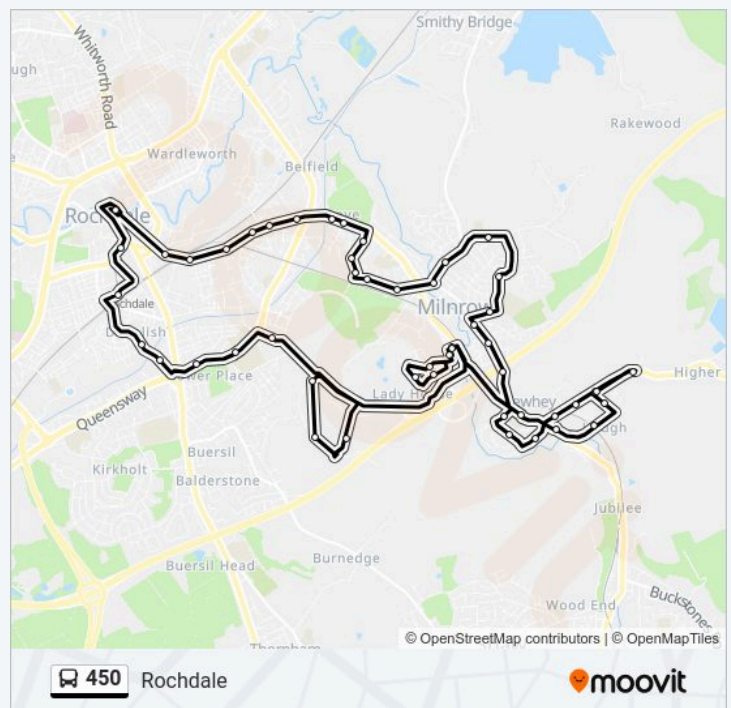

Trip Duration: 35 min

Line Summary:

Chichester Street

Rochdale Interchange

Direction: Peppermint Bridge

52 stops

[VIEW LINE SCHEDULE](#)

Rochdale Interchange

Harbour Lane

Bentfield Crescent

Newhey Terminus (Stop E)

Two Bridges Road

Haugh Lane

Bird In the Hand

Peppermint Bridge Terminus

Bird In the Hand

Newhey Metrolink (Stop B)

Newhey Post Office (Stop D)

450 Time Schedule

Peppermint Bridge Route Timetable:

Sunday	Not Operational
Monday	08:29 - 17:36
Tuesday	08:29 - 17:36
Wednesday	08:29 - 17:36
Thursday	08:29 - 17:36
Friday	08:29 - 17:36
Saturday	07:34 - 17:30

450 Info

Direction: Peppermint Bridge

Stops: 52

Trip Duration: 55 min

Line Summary:

Cedar Lane
Sycamore Avenue
Bentgate Street
Milnrow Memorial Park
Sheriff Street
Milnrow Shopping Precinct
Cornfield Street
Pennine Drive
Kiln Lane
Silver Hill
Tim Bobbin (Stop B)
The Cray
Leyfield Road
Upperstone Drive
Heatley Road
Princess Road
Larchway
Hartley Street
Newbold Street
Palatine Street
Rosefield Crescent
James Butterworth Street (Stop C)
Moss Street
Chichester Street
Rochdale Interchange