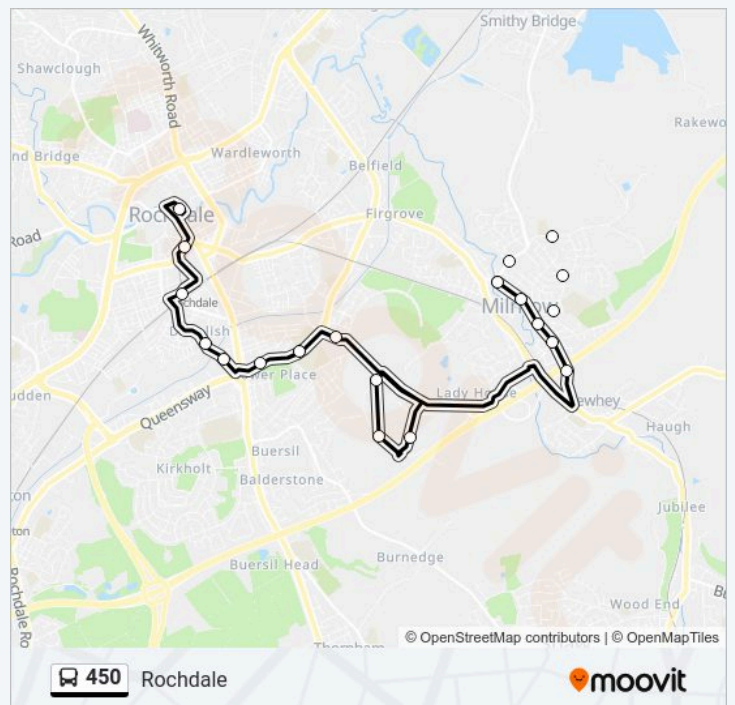

Direction: Firgrove
 25 stops
[VIEW LINE SCHEDULE](#)

- Rochdale Interchange
- Moore Street
- Rochdale Railway Station (Stop A)
- Letchworth Avenue
- Clifton Street
- Lowerplace Primary School (Stop G)
- St Peter's Church Of England Primary School
- Michael Faraday Avenue
- Amazon Warehouse
- Asda Warehouse
- James Watt Drive
- Milnrow Memorial Park
- Sheriff Street
- Milnrow Shopping Precinct
- Cornfield Street
- Pennine Drive
- Kiln Lane
- Silver Hill
- Tim Bobbin (Stop B)
- The Cray
- Leyfield Road

450 Info

Direction: Milnrow

Stops: 19

Trip Duration: 21 min

Line Summary:

Direction: Newhey

33 stops

450 Time Schedule

Newhey Route Timetable:

Rochdale Interchange
Moore Street
Rochdale Railway Station (Stop A)
Letchworth Avenue
Clifton Street
Lowerplace Primary School (Stop G)
St Peter's Church Of England Primary School
Michael Faraday Avenue
Amazon Warehouse
Asda Warehouse
James Watt Drive
Milnrow Memorial Park
Sheriff Street
Milnrow Shopping Precinct
Cornfield Street
Pennine Drive
Kiln Lane
Silver Hill
Tim Bobbin (Stop B)
The Cray
Leyfield Road
Upperstone Drive
Heatley Road
Princess Road
Larchway
Hartley Street
Newbold Street
Palatine Street
Rosefield Crescent
James Butterworth Street (Stop C)
Moss Street

Trip Duration: 35 min

Line Summary:

Chichester Street

Rochdale Interchange

Direction: Peppermint Bridge

52 stops

[VIEW LINE SCHEDULE](#)

Rochdale Interchange