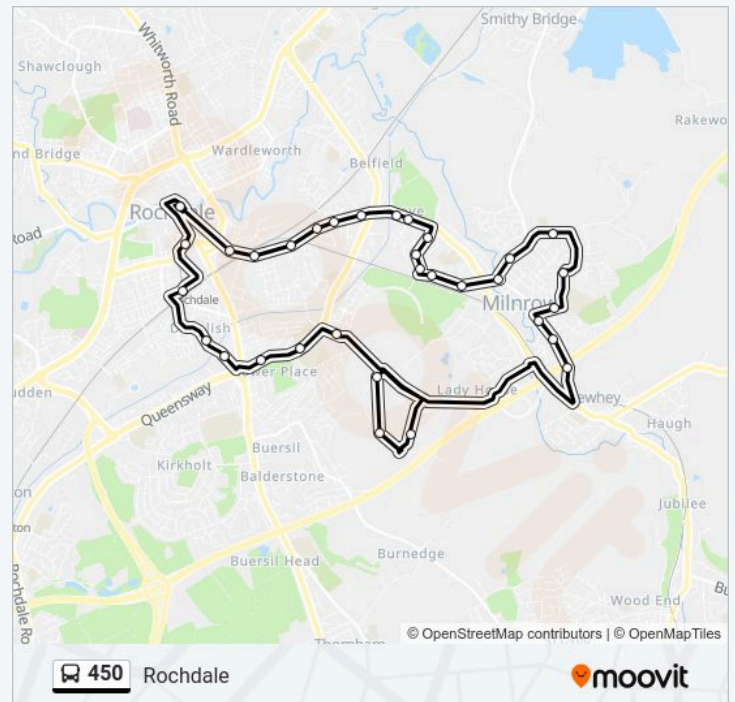

450 Info

Direction: Milnrow

Stops: 19

Trip Duration: 21 min

Line Summary:

Direction: Newhey

33 stops

450 Time Schedule

Newhey Route Timetable:

Rochdale Interchange
Moore Street
Rochdale Railway Station (Stop A)
Letchworth Avenue
Clifton Street
Lowerplace Primary School (Stop G)
St Peter's Church Of England Primary School
Michael Faraday Avenue
Amazon Warehouse
Asda Warehouse
James Watt Drive
Milnrow Memorial Park
Sheriff Street
Milnrow Shopping Precinct
Cornfield Street
Pennine Drive
Kiln Lane
Silver Hill
Tim Bobbin (Stop B)
The Cray
Leyfield Road
Upperstone Drive
Heatley Road
Princess Road
Larchway
Hartley Street
Newbold Street
Palatine Street
Rosefield Crescent
James Butterworth Street (Stop C)
Moss Street

Sunday	09:34 - 16:34
Monday	Not Operational
Tuesday	Not Operational
Wednesday	Not Operational
Thursday	Not Operational
Friday	Not Operational
Saturday	Not Operational

450 Info

Direction: Newhey

Stops: 33

Trip Duration: 35 min

Line Summary:

Chichester Street

Rochdale Interchange

Direction: Peppermint Bridge

52 stops

[VIEW LINE SCHEDULE](#)

Rochdale Interchange