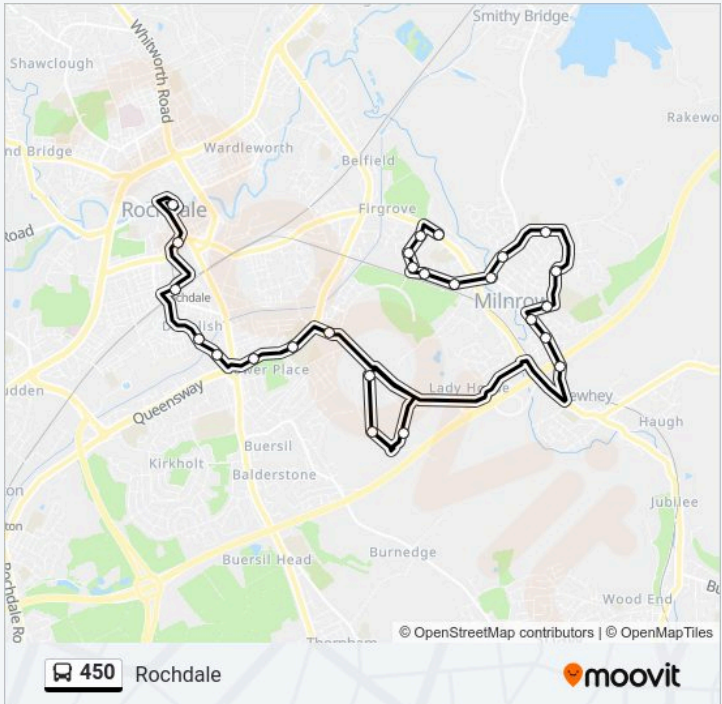

Rochdale

Get The App

The 450 line (Rochdale) has 4 routes. For regular weekdays, their operation hours are:
 (1) Firgrove: 06:29 - 21:34(2) Milnrow: 05:37 - 18:40(3) Newhey: 09:34 - 16:34(4) Peppermint Bridge: 08:29 - 17:36
 Use the Moovit App to find the closest 450 station near you and find out when is the next 450 arriving.

Direction: Firgrove
 25 stops
[VIEW LINE SCHEDULE](#)

- Rochdale Interchange
- Moore Street
- Rochdale Railway Station (Stop A)
- Letchworth Avenue
- Clifton Street
- Lowerplace Primary School (Stop G)
- St Peter's Church Of England Primary School
- Michael Faraday Avenue
- Amazon Warehouse
- Asda Warehouse
- James Watt Drive
- Milnrow Memorial Park
- Sheriff Street
- Milnrow Shopping Precinct
- Cornfield Street
- Pennine Drive
- Kiln Lane
- Silver Hill
- Tim Bobbin (Stop B)
- The Cray
- Leyfield Road

Upperstone Drive

Heatley Road

Princess Road

Willows Lane (Stop E)

Direction: Milnrow

19 stops

[VIEW LINE SCHEDULE](#)

Rochdale Interchange

Trip Duration: 35 min

Line Summary:

Chichester Street

Rochdale Interchange

Direction: Peppermint Bridge

52 stops

[VIEW LINE SCHEDULE](#)

Rochdale Interchange