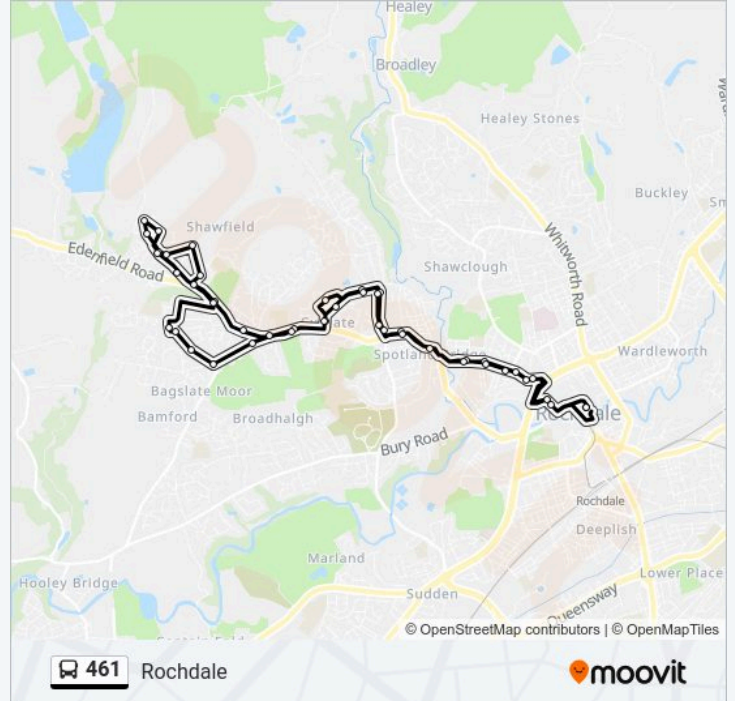

Direction: Rochdale
 38 stops
[VIEW LINE SCHEDULE](#)

- Spotland Library
- Phoenix Street
- Cutgate Road
- Cutgate Road
- Amy Street
- Meadow View
- Bagslate Moor Lane
- Clay Lane
- Bankfield Lane
- Highfield Road
- Scarfield Drive
- Elmsfield Avenue
- Woodhouse Lane
- Woodhouse Lane
- Ellis Fold
- Nordale Park
- Nordale Park
- Woodhouse Lane
- Knowl Hill Drive
- Keepers Drive
- Shawfield Lane

461 Info
Direction: Rochdale
Stops: 38
Trip Duration: 30 min
Line Summary:

Shawfield Lane
Elmsfield Avenue
Grimes Street
St Vincent's Roman Catholic Primary School
Meadow View
Amy Street
Martin Lane
Cutgate Road
Phoenix Street
Spotland Library
Churchill Street
Primrose Street
Chaseley Road
Sheriff Street
Holland Street
The Esplanade
Rochdale Interchange

Direction: Shawfield

46 stops

[VIEW LINE SCHEDULE](#)

Rochdale Interchange
The Esplanade
Holland Street
Sheriff Street
Chaseley Road
Primrose Street
Longfield Road
Churchill Street
Spotland Library
Phoenix Street
Cutgate Road
Cutgate Road

461 Info

Direction: Shawfield

Stops: 46

Trip Duration: 44 min

Line Summary:

Amy Street
Meadow View
Bagslate Moor Lane
Clay Lane
Bankfield Lane
Highfield Road
Scarfield Drive
Elmsfield Avenue
Woodhouse Lane
Woodhouse Lane
Ellis Fold
Nordale Park
Nordale Park
Woodhouse Lane
Knowl Hill Drive
Keepers Drive
Shawfield Lane
Shawfield Lane
Elmsfield Avenue
Grimes Street
St Vincent's Roman Catholic Primary School
Meadow View
Amy Street
Martin Lane
Cutgate Road
Phoenix Street
Spotland Library
Churchill Street
Primrose Street
Chaseley Road
Sheriff Street
Holland Street