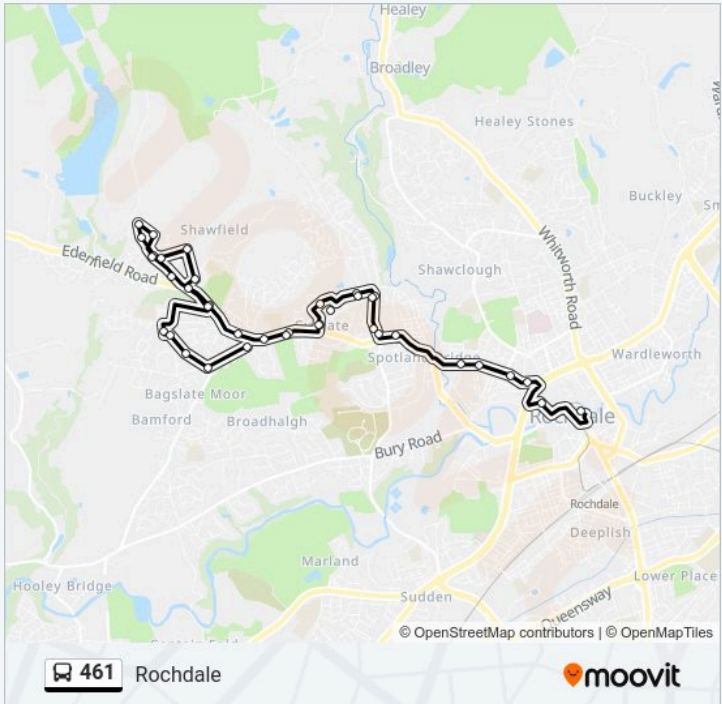

Rochdale

Get The App

The 461 line (Rochdale) has 2 routes. For regular weekdays, their operation hours are:

(1) Rochdale: 07:35(2) Shawfield: 08:33 - 18:55

Use the Moovit App to find the closest 461 station near you and find out when is the next 461 arriving.

Direction: Rochdale
 38 stops
[VIEW LINE SCHEDULE](#)

- Spotland Library
- Phoenix Street
- Cutgate Road
- Cutgate Road
- Amy Street
- Meadow View
- Bagslate Moor Lane
- Clay Lane
- Bankfield Lane
- Highfield Road
- Scarfield Drive
- Elmsfield Avenue
- Woodhouse Lane
- Woodhouse Lane
- Ellis Fold
- Nordale Park
- Nordale Park
- Woodhouse Lane
- Knowl Hill Drive
- Keepers Drive
- Shawfield Lane

461 Info
Direction: Rochdale
Stops: 38
Trip Duration: 30 min
Line Summary:

Shawfield Lane
Elmsfield Avenue
Grimes Street
St Vincent's Roman Catholic Primary School
Meadow View
Amy Street
Martin Lane
Cutgate Road
Phoenix Street
Spotland Library
Churchill Street
Primrose Street
Chaseley Road
Sheriff Street
Holland Street
The Esplanade
Rochdale Interchange

Direction: Shawfield

46 stops

[VIEW LINE SCHEDULE](#)

Rochdale Interchange
The Esplanade
Holland Street
Sheriff Street
Chaseley Road
Primrose Street
Longfield Road
Churchill Street
Spotland Library
Phoenix Street
Cutgate Road
Cutgate Road