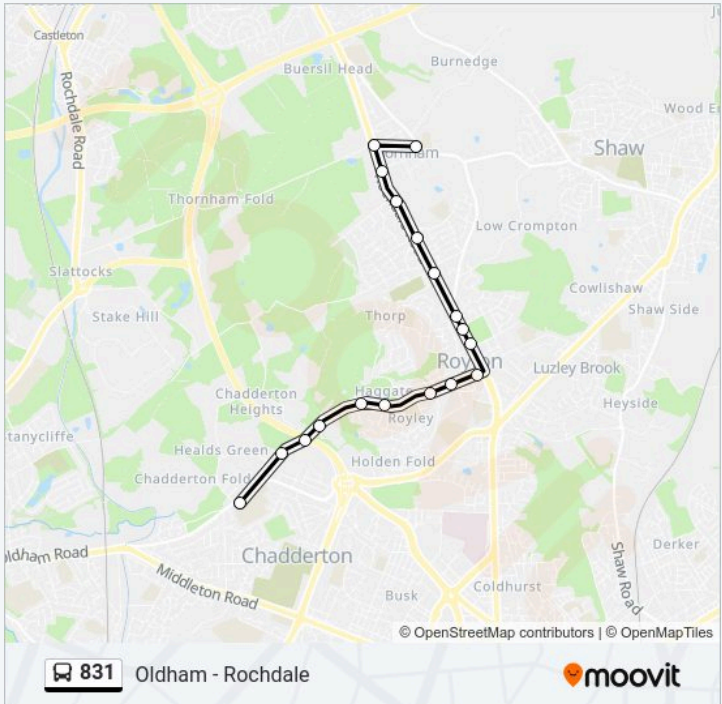

# Oldham - Rochdale

Get The App

The 831 line (Oldham - Rochdale) has 2 routes. For regular weekdays, their operation hours are:  
 (1) Chadderton Park: 07:30(2) Summit: 15:07  
 Use the Moovit App to find the closest 831 station near you and find out when is the next 831 arriving.

**Direction: Chadderton Park**  
 18 stops  
[VIEW LINE SCHEDULE](#)

- Turks Head
- Thornham Summit
- Springfield Lane
- Tandle Hill Road
- Halfway House
- Oozewood Road
- Dogford Road
- Park Lane
- Radcliffe Street (Stop A)
- High Street (Stop D)
- Chapel Croft
- Holden Fold Lane
- Lea View
- Stottfield
- Bridleway
- Cinder Hill Lane
- Irk Bridge
- North Chadderton School

**831 Time Schedule**  
 Chadderton Park Route Timetable:

Sunday	Not Operational
Monday	07:30
Tuesday	07:30
Wednesday	07:30
Thursday	07:30
Friday	07:30
Saturday	Not Operational

**831 Info**  
**Direction:** Chadderton Park  
**Stops:** 18  
**Trip Duration:** 29 min  
**Line Summary:**

**Direction: Summit**

18 stops

[VIEW LINE SCHEDULE](#)

- North Chadderton School
- St Matthew's Primary School
- Irk Bridge
- Cinder Hill Lane
- Bridleway
- Stottfield
- Highlands Road
- Throstle Court
- Chapel Lane
- High Street (Stop C)
- Radcliffe Street (Stop B)
- Park Lane
- Dogford Road
- Oozewood Road
- Halfway House
- Tandle Hill Road
- Springfield Lane
- Turks Head