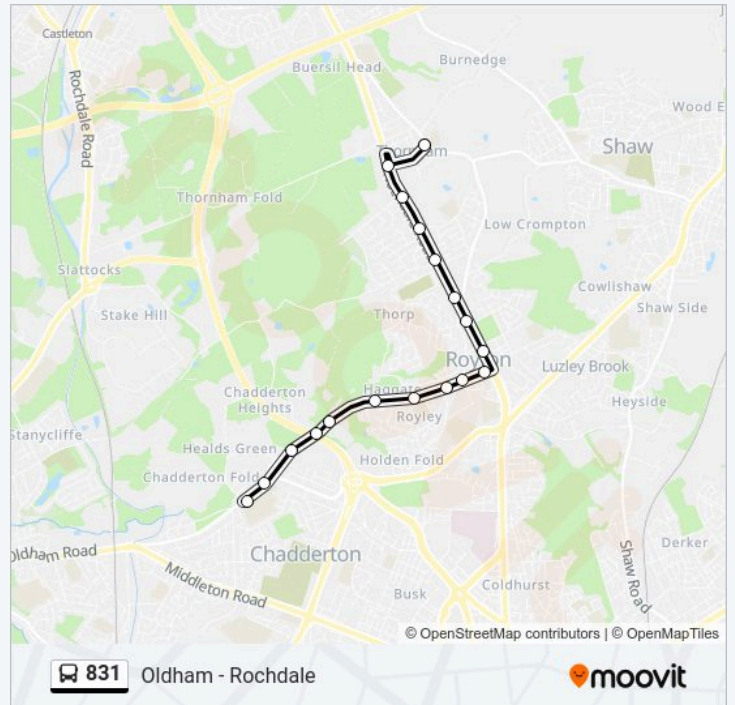

Direction: Summit

18 stops

[VIEW LINE SCHEDULE](#)

- North Chadderton School
- St Matthew's Primary School
- Irk Bridge
- Cinder Hill Lane
- Bridleway
- Stottfield
- Highlands Road
- Throstle Court
- Chapel Lane
- High Street (Stop C)
- Radcliffe Street (Stop B)
- Park Lane
- Dogford Road
- Oozewood Road
- Halfway House
- Tandle Hill Road
- Springfield Lane
- Turks Head

831 Time Schedule

Summit Route Timetable:

Sunday	Not Operational
Monday	15:07
Tuesday	15:07
Wednesday	15:07
Thursday	15:07
Friday	15:07
Saturday	Not Operational

831 Info

Direction: Summit

Stops: 18

Trip Duration: 16 min

Line Summary:

831 time schedules and route maps are available in an offline PDF at moovitapp.com. Use the Moovit App to see live bus times, train schedule or subway schedule, and step-by-step directions for all public transit in North West.