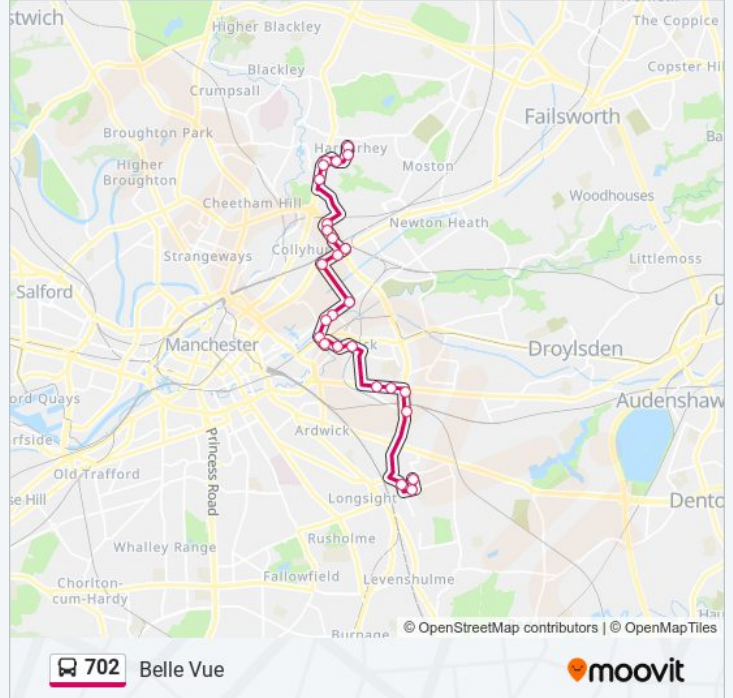

Direction: Belle Vue

26 stops

[VIEW LINE SCHEDULE](#)

- Asda
- Asda
- Hemmington Drive
- Brewster Street
- Carisbrook Street
- The Shiredale
- Queens Road (Stop D)
- Monsall Street (Stop F)
- Sedgeford Road
- Queens Road (Stop B)
- Queens Road (Stop E)
- Varley Street
- Varley Street
- Cambrian Street
- Butler Street
- Pollard Street
- Every Street
- Palmerston Street
- Kirkbridge Road
- Stainforth Street
- Kay Street (Stop A)
- Ashton Old Road (Stop E)

Trip Duration: 34 min

Line Summary:

Gorton Road (Stop B)

Peel Grove

Pink Bank Lane

St Peter's High School

Direction: Harpurhey

20 stops

[VIEW LINE SCHEDULE](#)

St Peter's High School

Northmoor Road

Ashburys Station (Stop A)

Kay Street (Stop A)

Stainforth Street

Palmerston Street

Pollard Street

Piercy Street

Butler Street

Cambrian Street

Varley Street

Varley Street

Oldham Road (Stop A)

Sedgeford Road

Ridgewood Avenue (Stop C)