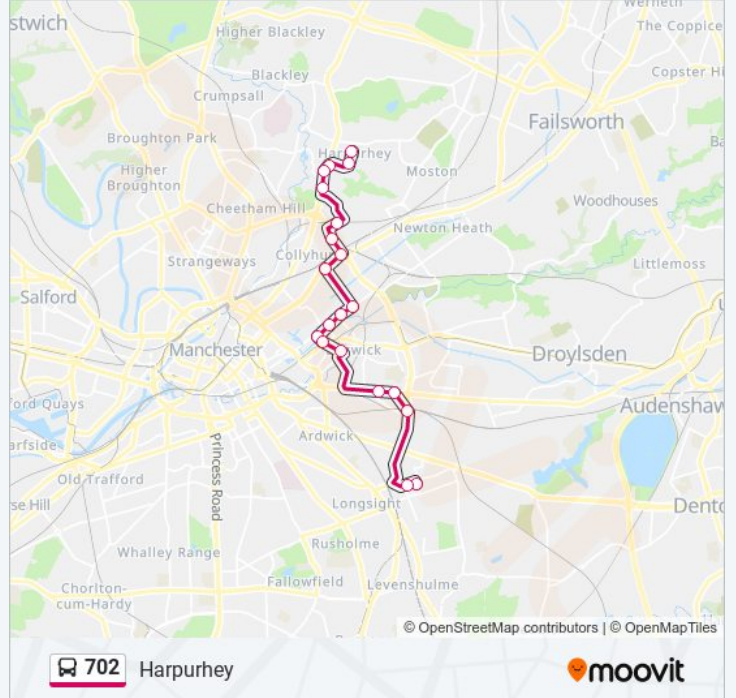

Trip Duration: 34 min

Line Summary:

Gorton Road (Stop B)

Peel Grove

Pink Bank Lane

St Peter's High School

Direction: Harpurhey

20 stops

Piercy Street

Butler Street

Cambrian Street

Varley Street

Varley Street

Oldham Road (Stop A)

Sedgeford Road

Ridgewood Avenue (Stop C)

Grangewood Drive

Ash Street

Brewster Street

702 bus Time Schedule

Harpurhey Route Timetable:

Sunday	Not Operational
Monday	15:25
Tuesday	15:25
Wednesday	15:25
Thursday	15:25
Friday	15:25
Saturday	Not Operational

702 bus Info

Direction: Harpurhey

Stops: 20

Trip Duration: 27 min

Line Summary:

Church Lane

Asda

702 bus time schedules and route maps are available in an offline PDF at moovitapp.com. Use the [Moovit App](#) to see live bus times, train schedule or subway schedule, and step-by-step directions for all public transit in North West.