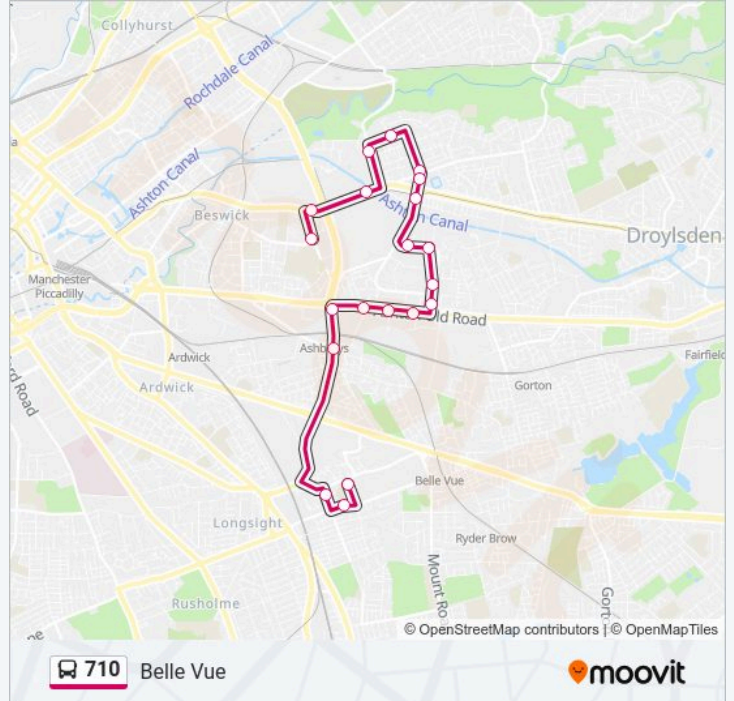

 **710**

Belle Vue

Get The App

The 710 bus line (Belle Vue) has 2 routes. For regular weekdays, their operation hours are:

(1) Belle Vue: 08:06(2) Openshaw: 15:25

Use the Moovit App to find the closest 710 bus station near you and find out when is the next 710 bus arriving.

Direction: Belle Vue

20 stops

[VIEW LINE SCHEDULE](#)

Albert St
Grey Mare Lane (Stop A)
City Football Academy
Tartan Street
Pioneer Street
Clayton Library
North Road (Stop D)
Clayton Hall Metrolink (Stop C)
Elrick Walk
Bob Massey Close
Meech Street
Ashton Old Road
Welcomb Street
Crossley House
Clayton Lane South
Ashton Old Road (Stop E)
Gorton Road (Stop B)
Peel Grove
Pink Bank Lane
St Peter's High School

710 bus Time Schedule

Belle Vue Route Timetable:

Sunday	Not Operational
Monday	08:06
Tuesday	08:06
Wednesday	08:06
Thursday	08:06
Friday	08:06
Saturday	Not Operational

710 bus Info

Direction: Belle Vue

Stops: 20

Trip Duration: 24 min

Line Summary:

Direction: Openshaw

17 stops

[VIEW LINE SCHEDULE](#)

- St Peter's High School
- Northmoor Road
- Ashburys Station (Stop A)
- Ashton Old Road (Stop C)
- Grey Mare Lane
- Albert St
- Grey Mare Lane (Stop A)
- City Football Academy
- Tartan Street
- Pioneer Street
- Clayton Library
- North Road (Stop D)
- Clayton Hall Metrolink (Stop C)
- Elrick Walk
- Bob Massey Close
- Meech Street
- Ashton Old Road