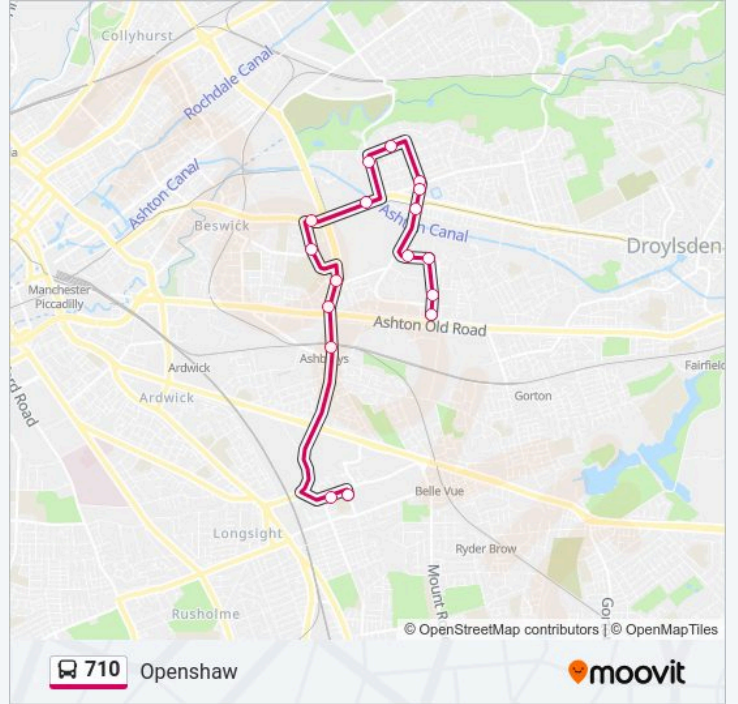

 **710**

Belle Vue

Get The App

The 710 bus line (Belle Vue) has 2 routes. For regular weekdays, their operation hours are:

(1) Belle Vue: 08:06(2) Openshaw: 15:25

Use the Moovit App to find the closest 710 bus station near you and find out when is the next 710 bus arriving.

Trip Duration: 24 min

Line Summary:

Direction: Openshaw

17 stops

[VIEW LINE SCHEDULE](#)

- St Peter's High School
- Northmoor Road
- Ashburys Station (Stop A)
- Ashton Old Road (Stop C)
- Grey Mare Lane
- Albert St
- Grey Mare Lane (Stop A)
- City Football Academy
- Tartan Street
- Pioneer Street
- Clayton Library
- North Road (Stop D)
- Clayton Hall Metrolink (Stop C)
- Elrick Walk
- Bob Massey Close
- Meech Street
- Ashton Old Road

710 bus Time Schedule

Openshaw Route Timetable:

Sunday	Not Operational
Monday	15:25
Tuesday	15:25
Wednesday	15:25
Thursday	15:25
Friday	15:25
Saturday	Not Operational

710 bus Info

Direction: Openshaw

Stops: 17

Trip Duration: 18 min

Line Summary:

710 bus time schedules and route maps are available in an offline PDF at moovitapp.com. Use the Moovit App to see live bus times, train schedule or subway schedule, and step-by-step directions for all public transit in North West.