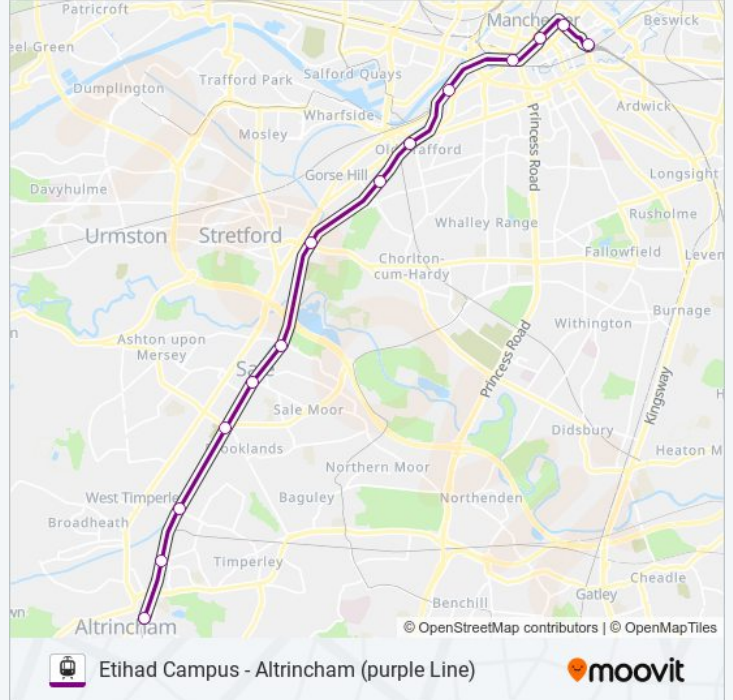

**PURPLE LINE light rail Info**

**Direction:** Old Trafford (Manchester Metrolink)

**Stops:** 8

**Trip Duration:** 15 min

**Line Summary:**

**Direction: Piccadilly (Manchester Metrolink)**

14 stops

[VIEW LINE SCHEDULE](#)

- Altrincham (Manchester Metrolink)
- Navigation Road (Manchester Metrolink)
- Timperley (Manchester Metrolink)
- Brooklands (Manchester Metrolink)
- Sale (Manchester Metrolink)
- Dane Road (Manchester Metrolink)
- Stretford (Manchester Metrolink)
- Old Trafford (Manchester Metrolink)
- Trafford Bar (Manchester Metrolink)
- Cornbrook (Manchester Metrolink)
- Deansgate-Castlefield (Manchester Metrolink)
- St Peter's Square (Manchester Metrolink)
- Piccadilly Gardens (Manchester Metrolink)
- Piccadilly (Manchester Metrolink)

**PURPLE LINE light rail Info**

**Direction:** Piccadilly (Manchester Metrolink)

**Stops:** 14

**Trip Duration:** 33 min

**Line Summary:**

**Direction: Trafford Bar (Manchester Metrolink)**

9 stops

[VIEW LINE SCHEDULE](#)

- Etihad Campus (Manchester Metrolink)
- Holt Town (Manchester Metrolink)
- New Islington (Manchester Metrolink)
- Piccadilly (Manchester Metrolink)
- Piccadilly Gardens (Manchester Metrolink)
- St Peter's Square (Manchester Metrolink)
- Deansgate-Castlefield (Manchester Metrolink)
- Cornbrook (Manchester Metrolink)
- Trafford Bar (Manchester Metrolink)