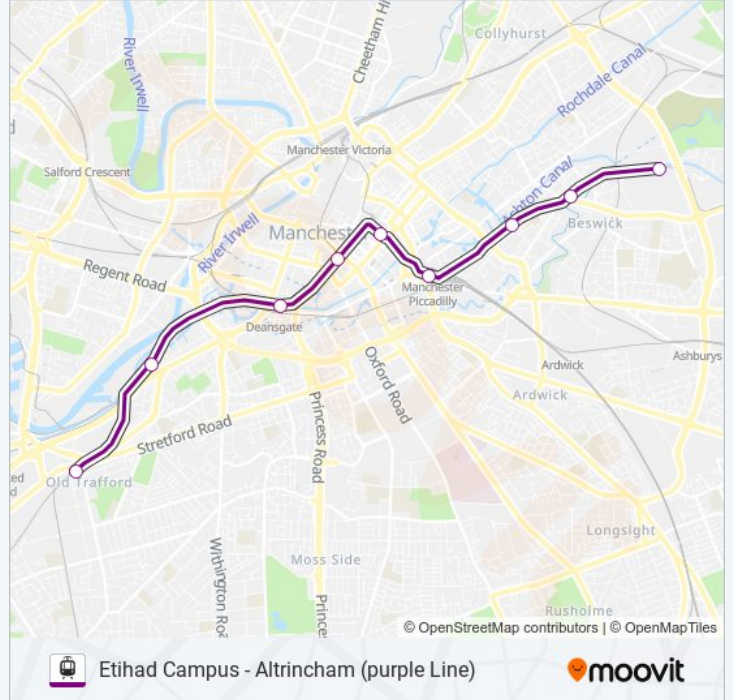

**PURPLE LINE light rail Info**

**Direction:** Piccadilly (Manchester Metrolink)

**Stops:** 14

**Trip Duration:** 33 min

**Line Summary:**

**Direction: Trafford Bar (Manchester Metrolink)**

9 stops

[VIEW LINE SCHEDULE](#)

- Etihad Campus (Manchester Metrolink)
- Holt Town (Manchester Metrolink)
- New Islington (Manchester Metrolink)
- Piccadilly (Manchester Metrolink)
- Piccadilly Gardens (Manchester Metrolink)
- St Peter's Square (Manchester Metrolink)
- Deansgate-Castlefield (Manchester Metrolink)
- Cornbrook (Manchester Metrolink)
- Trafford Bar (Manchester Metrolink)

**PURPLE LINE light rail Time Schedule**

Trafford Bar (Manchester Metrolink) Route

Timetable:

Sunday	00:06 - 23:58
Monday	00:04 - 23:59
Tuesday	00:04 - 23:59
Wednesday	00:04 - 23:59
Thursday	00:04 - 23:59
Friday	00:04 - 23:59
Saturday	00:11 - 23:47

**PURPLE LINE light rail Info**

**Direction:** Trafford Bar (Manchester Metrolink)

**Stops:** 9

**Trip Duration:** 6 min

**Line Summary:**

PURPLE LINE light rail time schedules and route maps are available in an offline PDF at [moovitapp.com](https://moovitapp.com). Use the [Moovit App](#) to see live bus times, train schedule or subway schedule, and step-by-step directions for all public transit in North West.