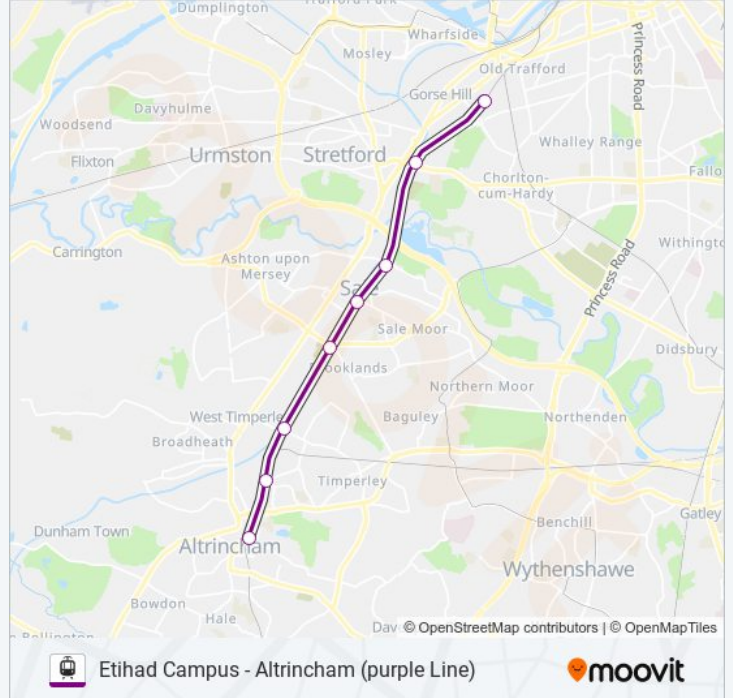

**PURPLE LINE light rail Info**

**Direction:** Etihad Campus (Manchester Metrolink)

**Stops:** 17

**Trip Duration:** 39 min

**Line Summary:**

**Direction: Old Trafford (Manchester Metrolink)**

8 stops

[VIEW LINE SCHEDULE](#)

- Altrincham (Manchester Metrolink)
- Navigation Road (Manchester Metrolink)
- Timperley (Manchester Metrolink)
- Brooklands (Manchester Metrolink)
- Sale (Manchester Metrolink)
- Dane Road (Manchester Metrolink)
- Stretford (Manchester Metrolink)
- Old Trafford (Manchester Metrolink)

**PURPLE LINE light rail Time Schedule**

Old Trafford (Manchester Metrolink) Route

Timetable:

Sunday	00:00 - 23:45
Monday	00:11 - 23:59
Tuesday	00:11 - 23:59
Wednesday	00:11 - 23:59
Thursday	00:11 - 23:59
Friday	00:11 - 23:59
Saturday	00:47 - 23:59

**PURPLE LINE light rail Info**

**Direction:** Old Trafford (Manchester Metrolink)

**Stops:** 8

**Trip Duration:** 15 min

**Line Summary:**

**Direction: Piccadilly (Manchester Metrolink)**

14 stops

[VIEW LINE SCHEDULE](#)