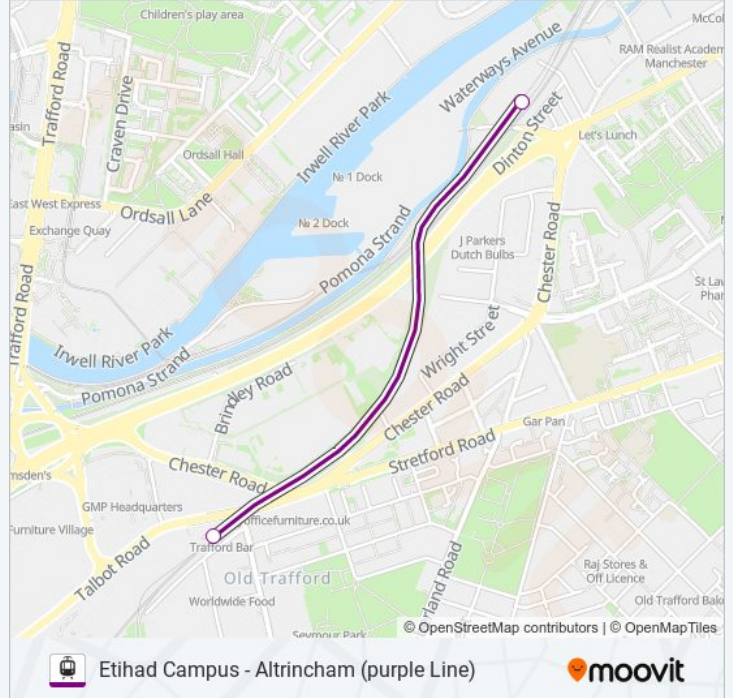

Deansgate-Castlefield (Manchester Metrolink)

Cornbrook (Manchester Metrolink)

Trafford Bar (Manchester Metrolink)

Old Trafford (Manchester Metrolink)

Stretford (Manchester Metrolink)

Dane Road (Manchester Metrolink)

Cornbrook (Manchester Metrolink)

Trafford Bar (Manchester Metrolink)

Cornbrook (Manchester Metrolink)

**PURPLE LINE light rail Time Schedule**

Cornbrook (Manchester Metrolink) Route Timetable:

Sunday	Not Operational
Monday	05:03 - 05:27
Tuesday	05:03 - 05:27
Wednesday	05:03 - 05:27
Thursday	05:03 - 05:27
Friday	05:03 - 05:27
Saturday	05:03 - 05:27

**PURPLE LINE light rail Info**

**Direction:** Cornbrook (Manchester Metrolink)

**Stops:** 3

**Trip Duration:** 7 min

**Line Summary:**

**Direction: Deansgate-Castlefield (Manchester Metrolink)**

3 stops

[VIEW LINE SCHEDULE](#)

**Stops:** 3

**Trip Duration:** 6 min

**Line Summary:**

**Direction: Etihad Campus (Manchester Metrolink)**

17 stops

[VIEW LINE SCHEDULE](#)

- Altrincham (Manchester Metrolink)
- Navigation Road (Manchester Metrolink)
- Timperley (Manchester Metrolink)
- Brooklands (Manchester Metrolink)
- Sale (Manchester Metrolink)
- Dane Road (Manchester Metrolink)
- Stretford (Manchester Metrolink)
- Old Trafford (Manchester Metrolink)
- Trafford Bar (Manchester Metrolink)
- Cornbrook (Manchester Metrolink)
- Deansgate-Castlefield (Manchester Metrolink)
- St Peter's Square (Manchester Metrolink)
- Piccadilly Gardens (Manchester Metrolink)
- Piccadilly (Manchester Metrolink)
- New Islington (Manchester Metrolink)
- Holt Town (Manchester Metrolink)
- Etihad Campus (Manchester Metrolink)