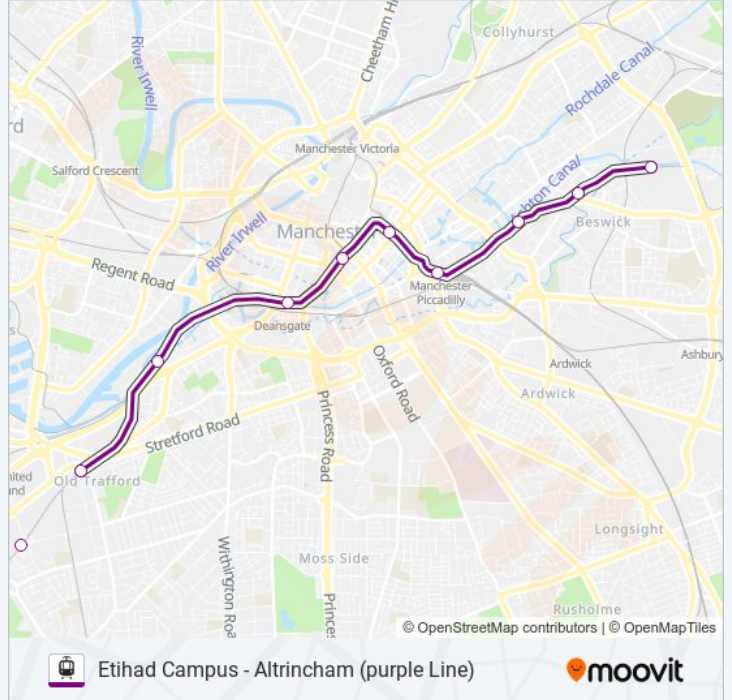

**Stops:** 3

**Trip Duration:** 6 min

**Line Summary:**

**Direction: Etihad Campus (Manchester Metrolink)**

17 stops

[VIEW LINE SCHEDULE](#)

- Altrincham (Manchester Metrolink)
- Navigation Road (Manchester Metrolink)
- Timperley (Manchester Metrolink)
- Brooklands (Manchester Metrolink)
- Sale (Manchester Metrolink)
- Dane Road (Manchester Metrolink)
- Stretford (Manchester Metrolink)
- Old Trafford (Manchester Metrolink)
- Trafford Bar (Manchester Metrolink)
- Cornbrook (Manchester Metrolink)
- Deansgate-Castlefield (Manchester Metrolink)
- St Peter's Square (Manchester Metrolink)
- Piccadilly Gardens (Manchester Metrolink)
- Piccadilly (Manchester Metrolink)
- New Islington (Manchester Metrolink)
- Holt Town (Manchester Metrolink)
- Etihad Campus (Manchester Metrolink)

**PURPLE LINE light rail Time Schedule**

Etihad Campus (Manchester Metrolink) Route  
Timetable:

Sunday	06:07 - 23:30
Monday	19:59 - 23:35
Tuesday	19:59 - 23:35
Wednesday	19:59 - 23:35
Thursday	19:59 - 23:35
Friday	19:59 - 23:35
Saturday	00:11 - 23:47

**PURPLE LINE light rail Info**

**Direction:** Etihad Campus (Manchester Metrolink)

**Stops:** 17

**Trip Duration:** 39 min

**Line Summary:**

**Direction: Old Trafford (Manchester Metrolink)**

8 stops

[VIEW LINE SCHEDULE](#)

- Altrincham (Manchester Metrolink)
- Navigation Road (Manchester Metrolink)
- Timperley (Manchester Metrolink)
- Brooklands (Manchester Metrolink)
- Sale (Manchester Metrolink)
- Dane Road (Manchester Metrolink)
- Stretford (Manchester Metrolink)
- Old Trafford (Manchester Metrolink)