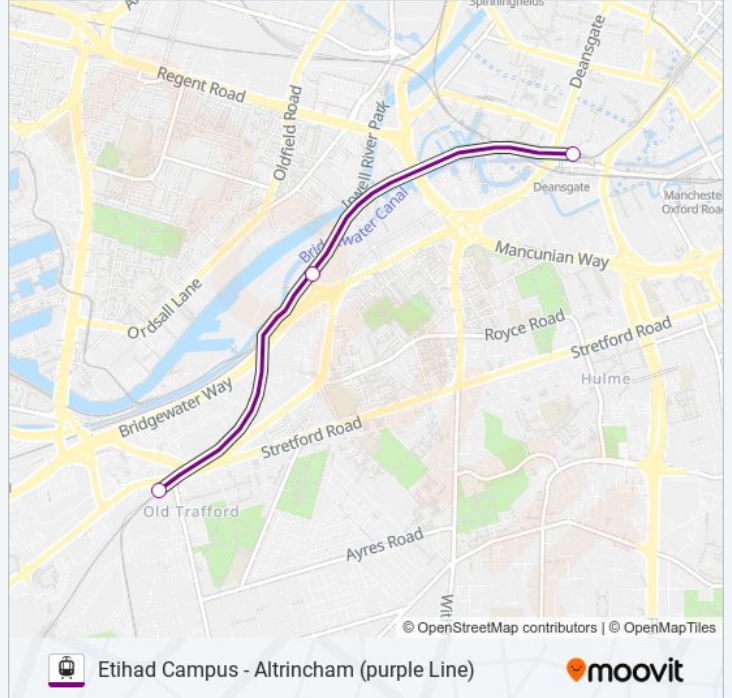

Trafford Bar (Manchester Metrolink)

Cornbrook (Manchester Metrolink)

Deansgate-Castlefield (Manchester Metrolink)

**PURPLE LINE light rail Time Schedule**

Deansgate-Castlefield (Manchester Metrolink) Route Timetable:

Sunday	06:12 - 06:57
Monday	05:39 - 05:51
Tuesday	05:39 - 05:51
Wednesday	05:39 - 05:51
Thursday	05:39 - 05:51
Friday	05:39 - 05:51
Saturday	05:39 - 05:51

**PURPLE LINE light rail Info**

**Direction:** Deansgate-Castlefield (Manchester Metrolink)

**Stops:** 3

**Trip Duration:** 6 min

**Line Summary:**

**Direction: Etihad Campus (Manchester Metrolink)**

17 stops

[VIEW LINE SCHEDULE](#)

- Altrincham (Manchester Metrolink)
- Navigation Road (Manchester Metrolink)
- Timperley (Manchester Metrolink)
- Brooklands (Manchester Metrolink)
- Sale (Manchester Metrolink)
- Dane Road (Manchester Metrolink)
- Stretford (Manchester Metrolink)
- Old Trafford (Manchester Metrolink)
- Trafford Bar (Manchester Metrolink)
- Cornbrook (Manchester Metrolink)
- Deansgate-Castlefield (Manchester Metrolink)
- St Peter's Square (Manchester Metrolink)
- Piccadilly Gardens (Manchester Metrolink)
- Piccadilly (Manchester Metrolink)
- New Islington (Manchester Metrolink)
- Holt Town (Manchester Metrolink)
- Etihad Campus (Manchester Metrolink)

**PURPLE LINE light rail Info**

**Direction:** Etihad Campus (Manchester Metrolink)

**Stops:** 17

**Trip Duration:** 39 min

**Line Summary:**

**Direction: Old Trafford (Manchester Metrolink)**

8 stops

[VIEW LINE SCHEDULE](#)