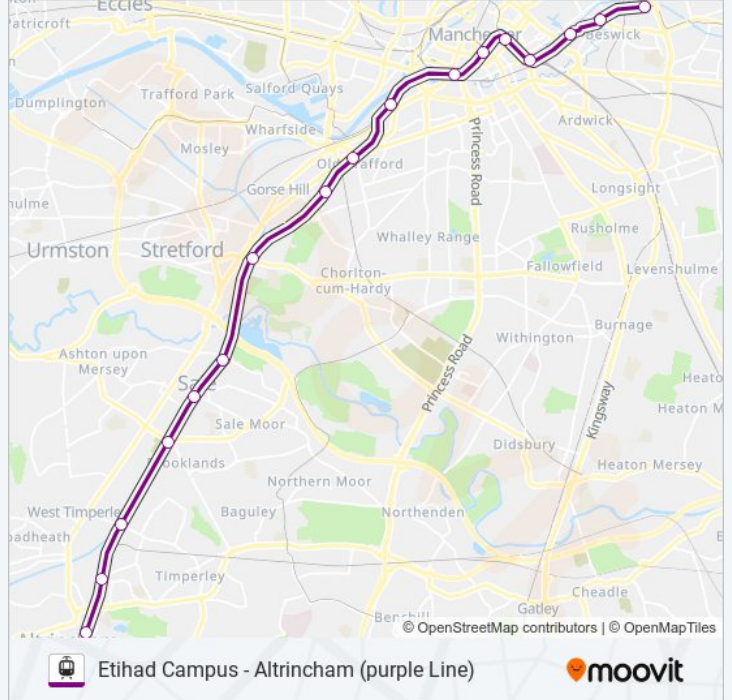

Use the Moovit App to find the closest PURPLE LINE light rail station near you and find out when is the next PURPLE LINE light rail arriving.

**Direction: Altrincham (Manchester Metrolink)**

17 stops

[VIEW LINE SCHEDULE](#)

Deansgate-Castlefield (Manchester Metrolink)

Cornbrook (Manchester Metrolink)

Trafford Bar (Manchester Metrolink)

Old Trafford (Manchester Metrolink)

Stretford (Manchester Metrolink)

Dane Road (Manchester Metrolink)

Sale (Manchester Metrolink)

Brooklands (Manchester Metrolink)

Timperley (Manchester Metrolink)

Navigation Road (Manchester Metrolink)

Altrincham (Manchester Metrolink)

**PURPLE LINE light rail Time Schedule**

**PURPLE LINE light rail Info****Direction:** Altrincham (Manchester Metrolink)**Stops:** 17**Trip Duration:** 32 min**Line Summary:**

**Direction: Cornbrook (Manchester Metrolink)**

3 stops

[VIEW LINE SCHEDULE](#)