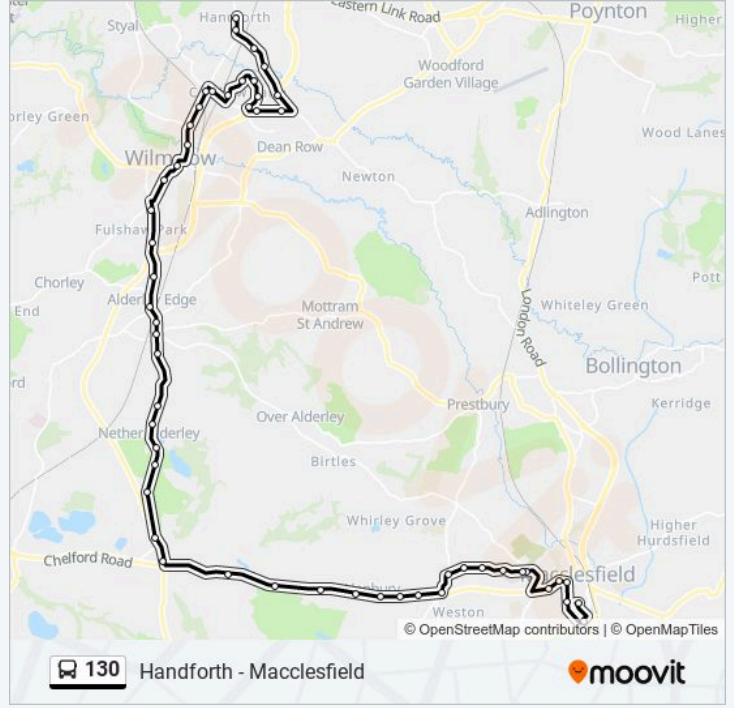

Direction: Handforth

53 stops

[VIEW LINE SCHEDULE](#)

- Bus Station (Bay 7)
- The Towers
- Tesco
- King Edward Street
- St Alban's Church
- Great Queen Street
- Prestbury Road
- General Hospital
- The Whitfields
- Pavilion Way
- Home Farm Avenue
- Fallibroome Close
- Shops
- Gorseynoll
- Cock Inn PH
- Church Lane
- Blacksmith's Arms PH
- Rough Heys Lane
- Whirley Lane
- Birtles Lane
- Tiger Lily

130 bus Info

Direction: Handforth

Stops: 53

Trip Duration: 55 min

Line Summary:

- Alderley Park Nursery
- The Lodge
- Astrazeneca Main Gate
- Nether Alderley Mill
- Primary School
- Alderley Cross
- Beechfield Road
- Nat West Bank
- Clifton Street
- Tower Garage
- Harden Park
- Fulshaw Park South
- King's Arms Hotel
- Stuart House
- Bank Square (Stand A)
- Mill Street
- Styal Road
- Bridgefield Avenue
- Highfield Crescent
- Blue Bell Garage
- Summerfields
- Benson Walk
- Peckmill Close
- Malpas Close
- Wheelock Close
- Pinewood Road
- Handforth Road
- Oaklands Close
- Hallwood Road
- The Green
- Clinic
- Paddock North

Direction: Handforth Dean

61 stops

[VIEW LINE SCHEDULE](#)

Bus Station (Bay 7)

The Towers

Tesco

King Edward Street

St Alban's Church