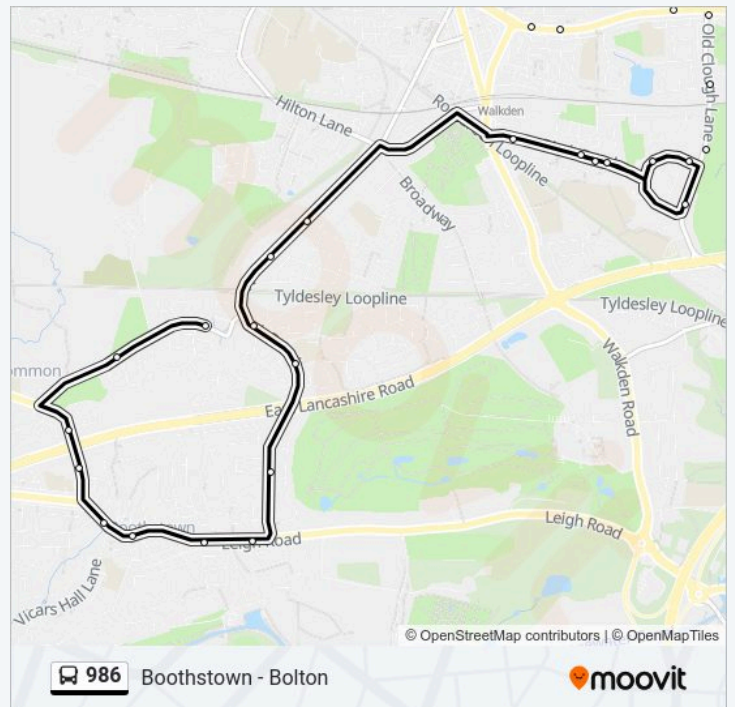

Canon Slade High School (Stop D)

Danesbury Road

Bolton Castle (Stop D)

Haroldene Street

Firwood Grove

Sheriff Street

Scowcroft Street

Turner Street

Turton Street

Goodwin Street

Moses Gate Rail Station (Stop B)

Alfred Street (Stop F)

Bolton Road

Bentinck Street

Brackley Street

Balmoral Road

Pigott Street

Bradford Street

Bloomfield Road

Norfolk Street

Hirst Avenue

Grosvenor Road

Hill Top Road

Louisa Street

Walkden Town Centre (Stop B)

Egerton Road (Stop G)

Christ the King Church

Whittle Street

Grundy Street

Crompton Street

Woodside Avenue

Ellesmere Golf Club

Monday	15:05 - 15:55
Tuesday	15:05 - 15:55
Wednesday	15:05 - 15:55
Thursday	15:05 - 15:55
Friday	15:05 - 15:55
Saturday	Not Operational

986 Info

Direction: Ellenbrook

Stops: 51

Trip Duration: 22 min

Line Summary: